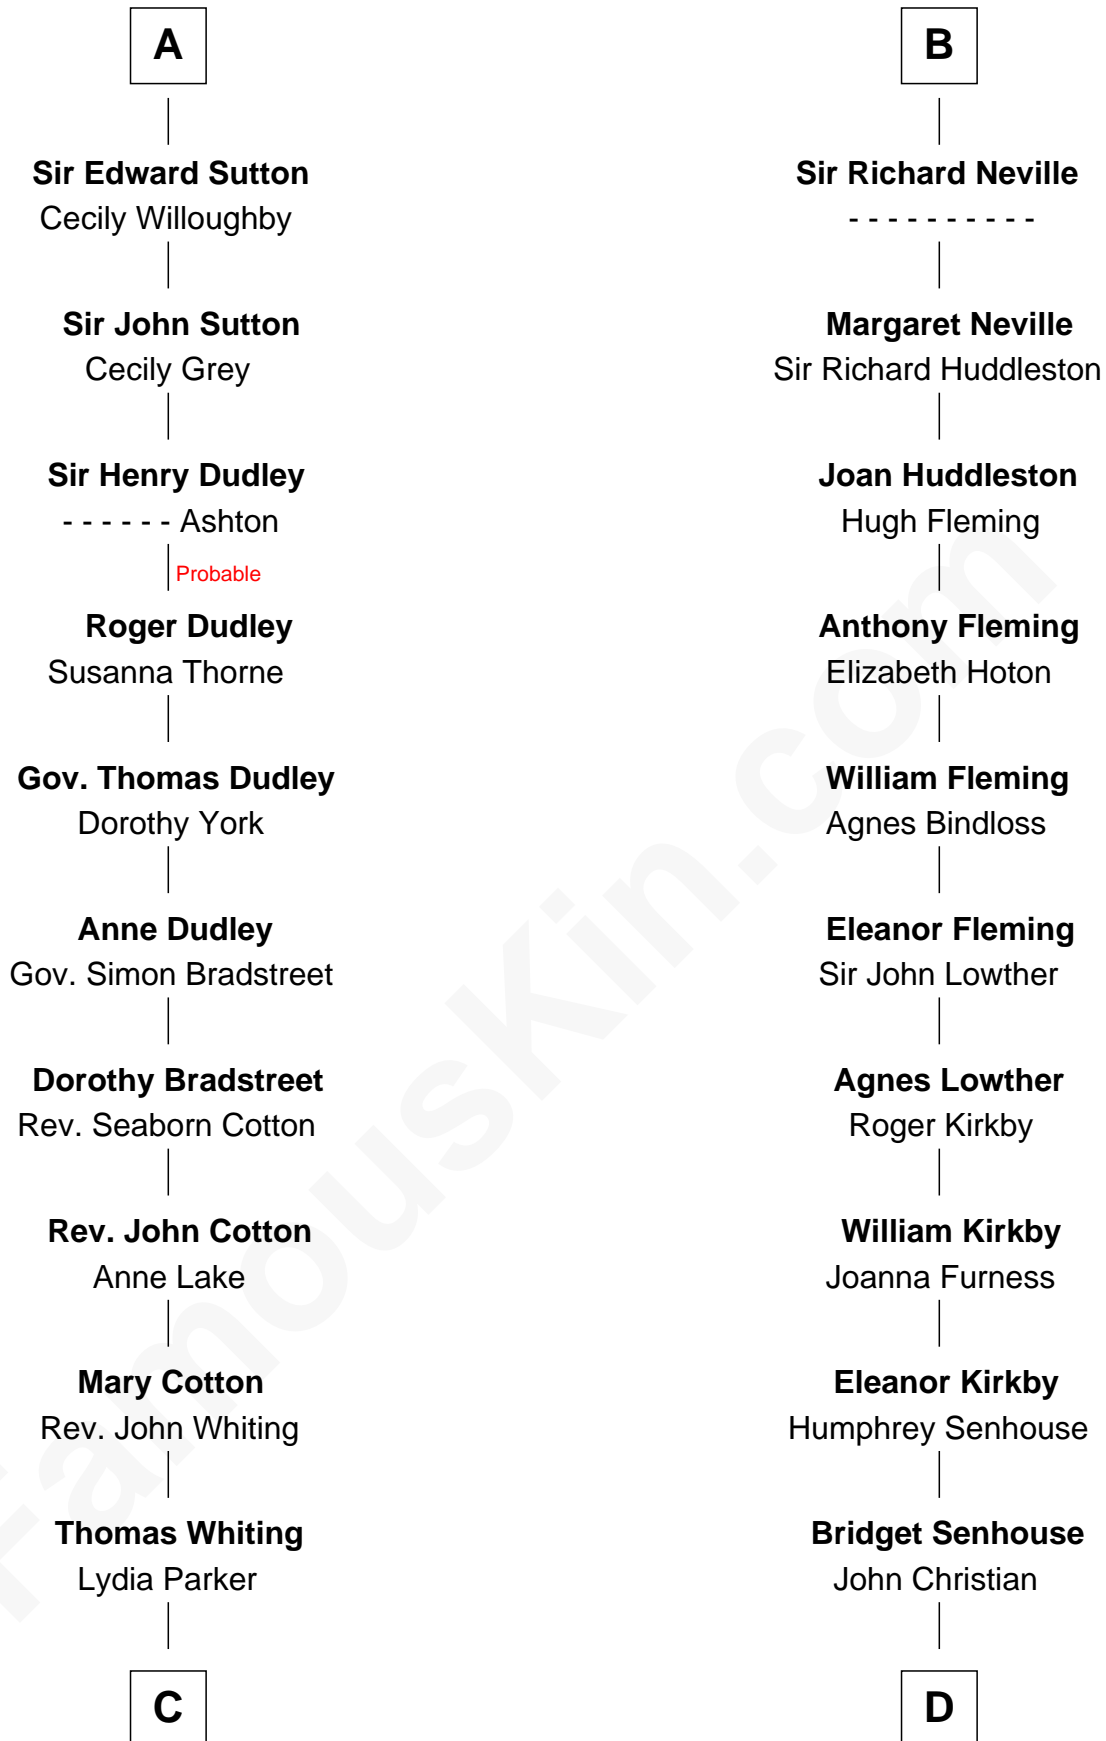

# FamousKin.com Relationship Chart of

**James Sherman**

*27th U.S. Vice-President*

18th cousin 3 times removed of

**Fletcher Christian**

*Leader of the mutiny on the Bounty*

**Sir Roger de Quincy**  
Helen of Galloway

**Margaret de Quincy**  
Sir William de Ferrers

**Ellen de Quincy**  
Alan la Zouche

**Joan de Ferrers**  
Sir Thomas de Berkeley

**Margery la Zouche**  
Robert FitzRoger

**Sir Maurice de Berkeley**  
Eve la Zouche

**Elizabeth Berkeley**  
Sir John Sutton

**Sir Ralph Neville**  
Joan Beaufort

**Sir Edmund Sutton**  
Joyce Tiptoft

**Sir Richard Neville**  
Alice Montagu

**A**

**B**

**C**

**Mary Whiting**  
William Barron

**Mary Augusta Barron**  
Stalham Williams

**Frances Lucretia Williams**  
Richard Winslow Sherman

**Mary Frances Sherman**  
Richard Updike Sherman

**James Sherman**  
*27th U.S. Vice-President*

**D**

**Charles Christian**  
Anne Dixon