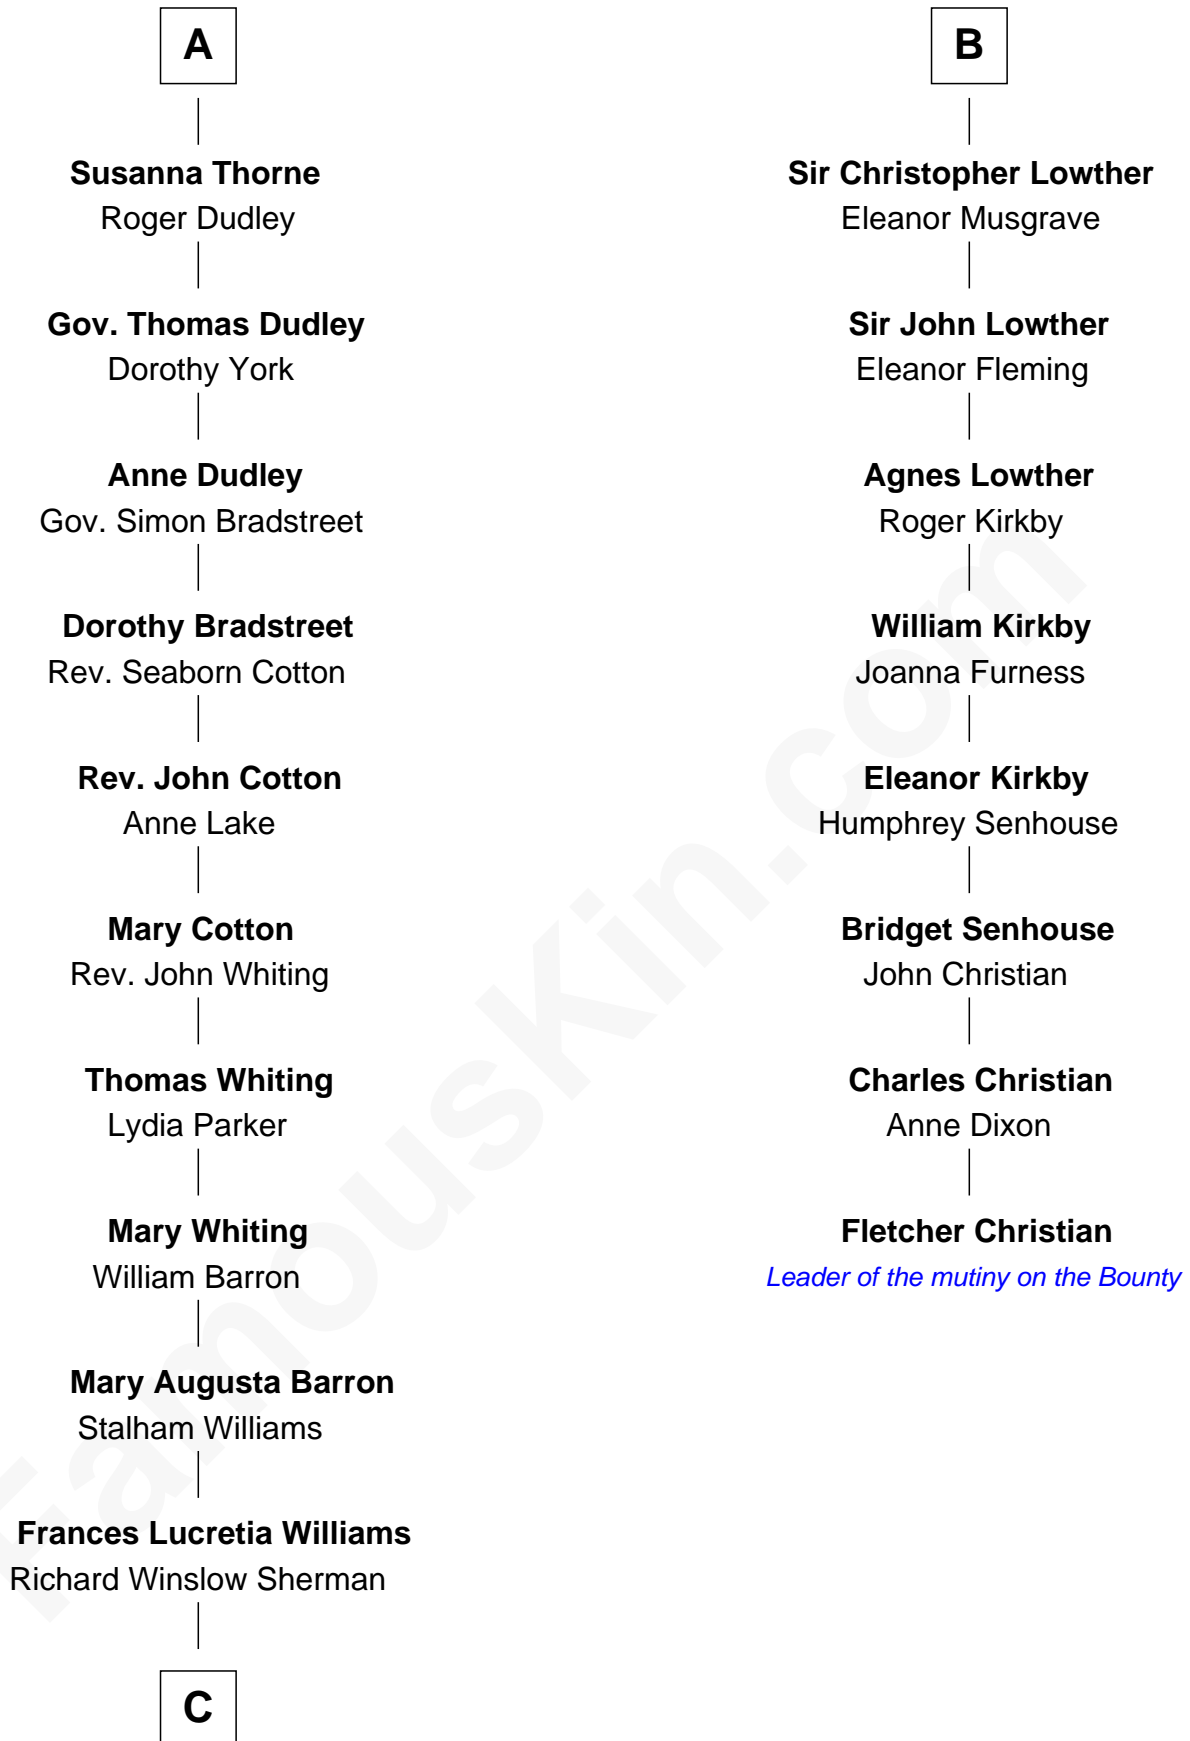

FamousKin.com Relationship Chart of

James Sherman

27th U.S. Vice-President

14th cousin 4 times removed of

Fletcher Christian

Leader of the mutiny on the Bounty

Sir John Grey
Avice Marmion

Maud Grey
Sir Thomas Harcourt

Sir Thomas Harcourt
Jane Fraunceys

Sir Richard Harcourt
Edith St. Clair

Alice Harcourt
William Bessiles

Elizabeth Bessiles
Richard Fettiplace

Anne Fettiplace
Edward Purefoy

Mary Purefoy
Thomas Thorne

A

Sir Robert Grey
Lora de St. Quintin

Elizabeth Grey
Henry FitzHugh

Eleanor Fitzhugh
Sir Henry Bromflete

Margaret Bromflete
John Clifford

Henry Clifford
Florence Pudsey

Dorothy Clifford
Sir Hugh Lowther

Sir Richard Lowther
Frances Middleton

B

C

—
Mary Frances Sherman
Richard Updike Sherman

—
James Sherman
27th U.S. Vice-President

FamousKin.com