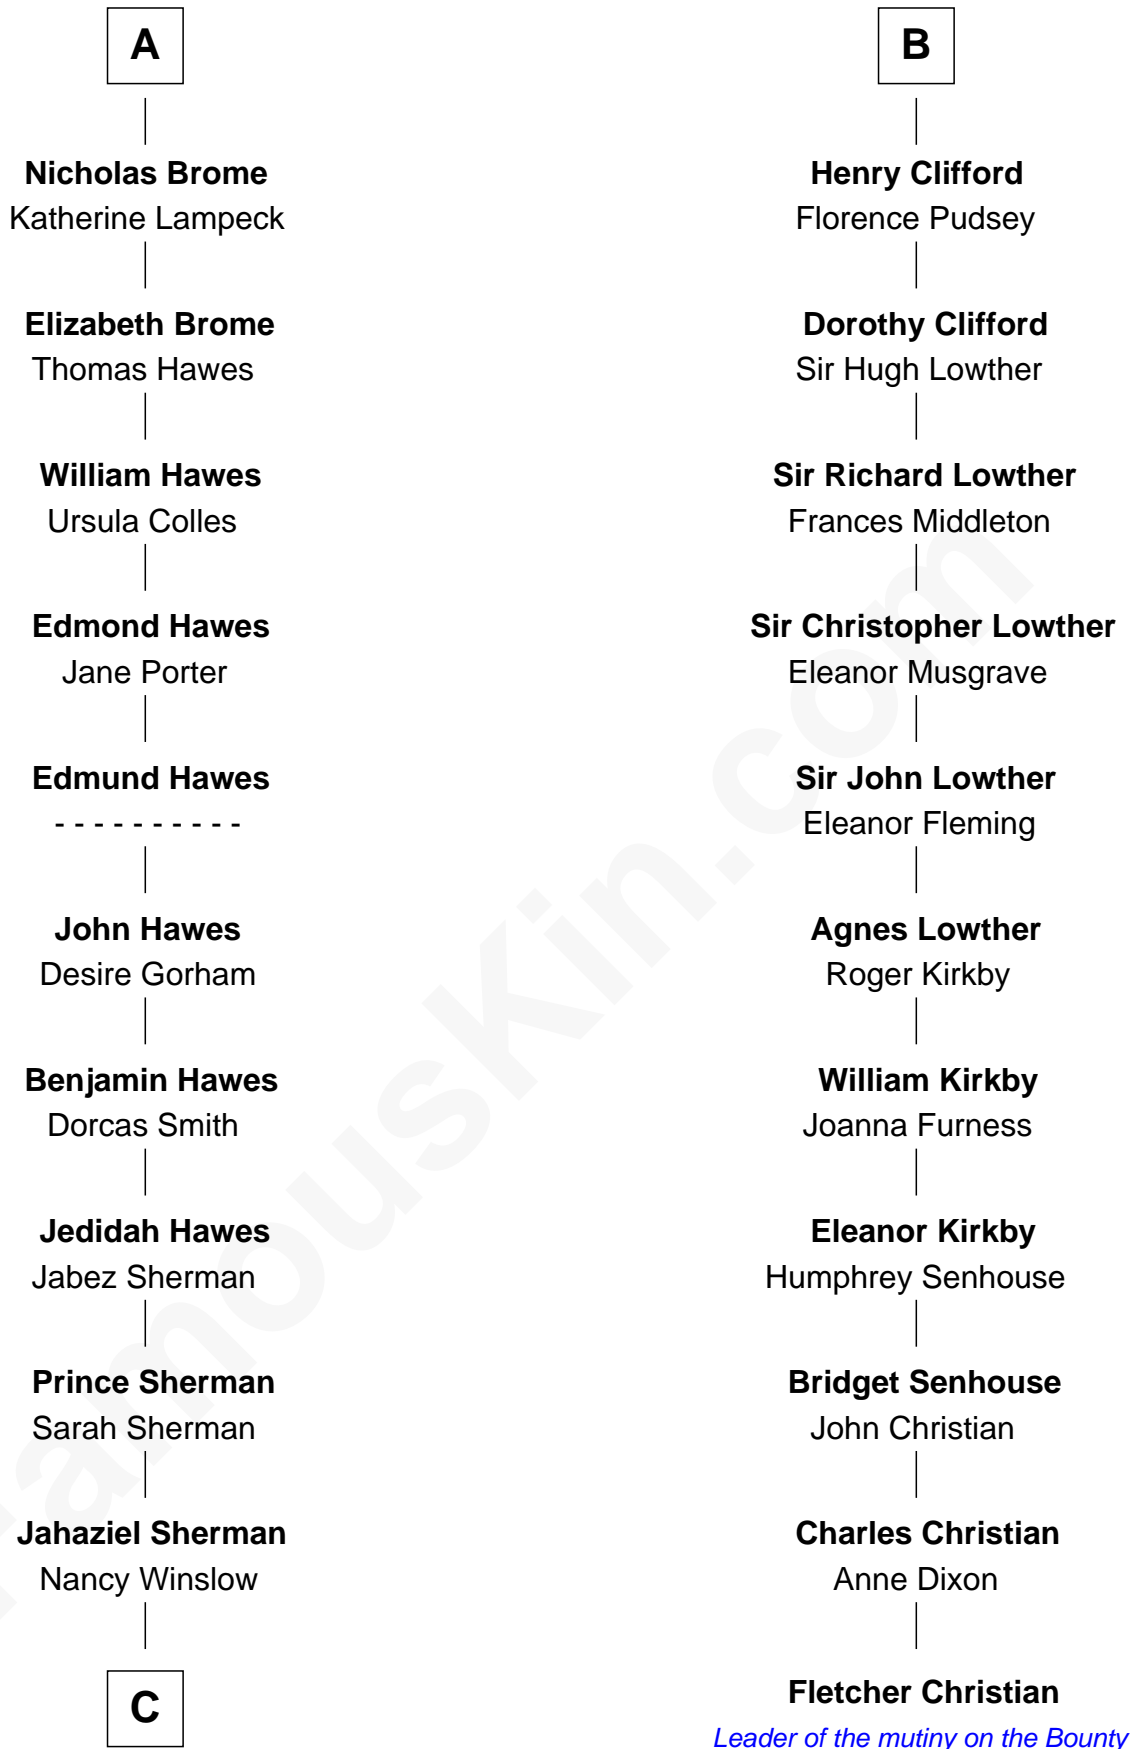

FamousKin.com Relationship Chart of

James Sherman

27th U.S. Vice-President

17th cousin 2 times removed of

Fletcher Christian

Leader of the mutiny on the Bounty

Sir William de Ros

Lucy FitzPiers

Eustache Fitz Ralph

Ivetta de Ros

Sir Geoffrey le Scrope

Henry Scrope

Joan - - - - -

Joan Scrope

Henry Fitzhugh

Henry FitzHugh

Elizabeth Grey

Eleanor Fitzhugh

Sir Henry Bromflete

Margaret Bromflete

John Clifford

B

C

Richard Winslow Sherman

Frances Lucretia Williams

Mary Frances Sherman

Richard Updike Sherman

James Sherman

27th U.S. Vice-President

FamousKin.com