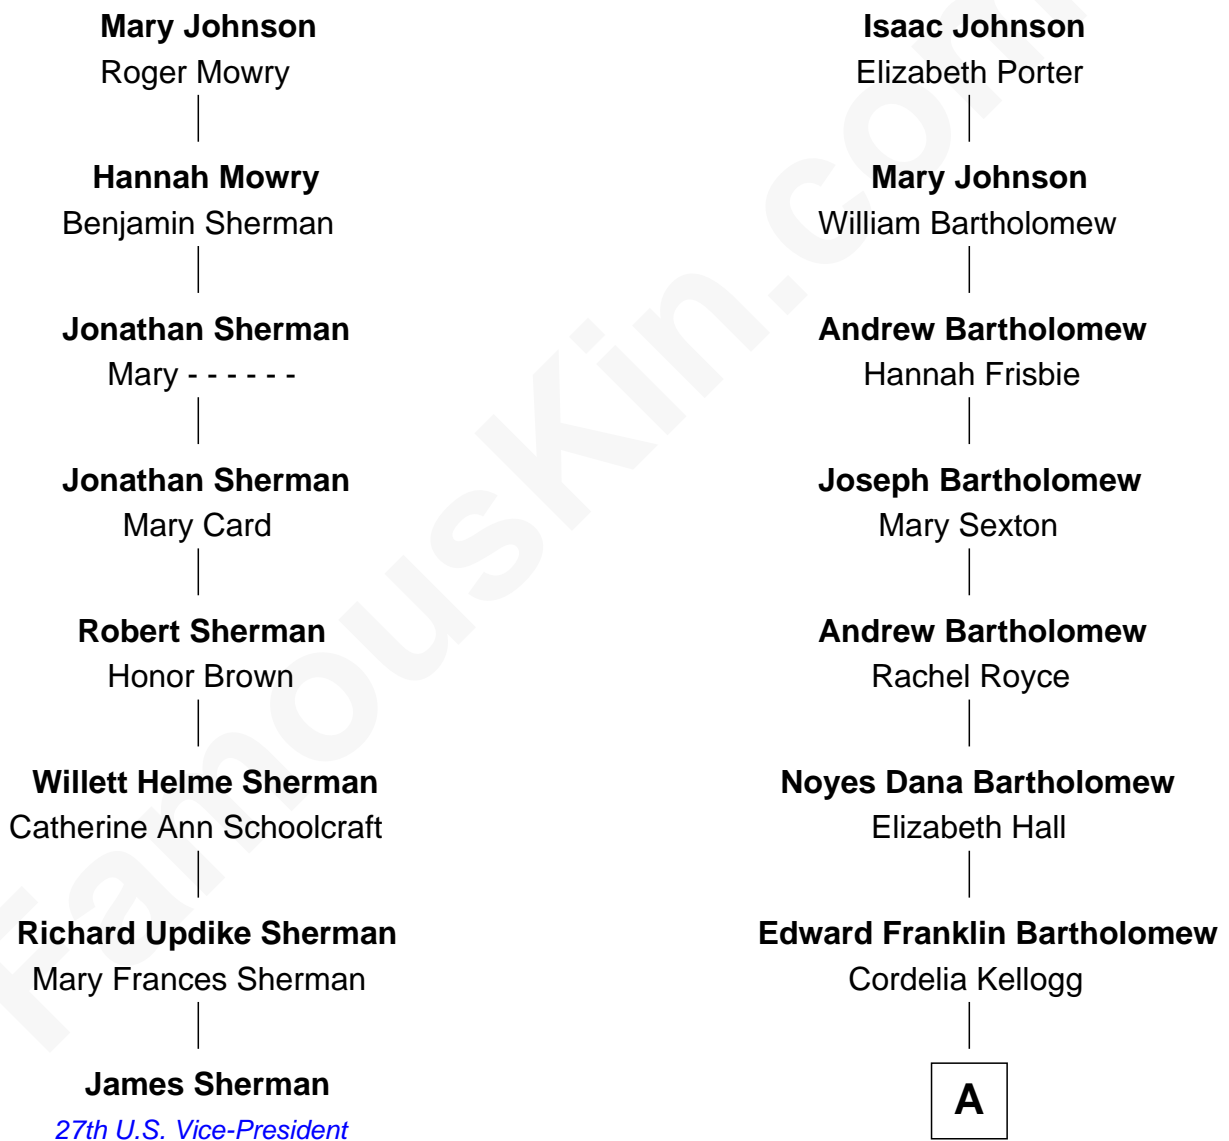

# FamousKin.com Relationship Chart of

**James Sherman**

*27th U.S. Vice-President*

7th cousin 3 times removed of

**Clint Eastwood**

*TV & Film Actor and Director*

**John Johnson**

Mary Heath

**A**

—  
**Sophia Aurelia Bartholomew**

Charles Claude Runner

—  
**Waldo Errol Runner**

Virginia May McClanahan

—  
**Margaret Ruth Runner**

Clinton Eastwood

—  
**Clint Eastwood**