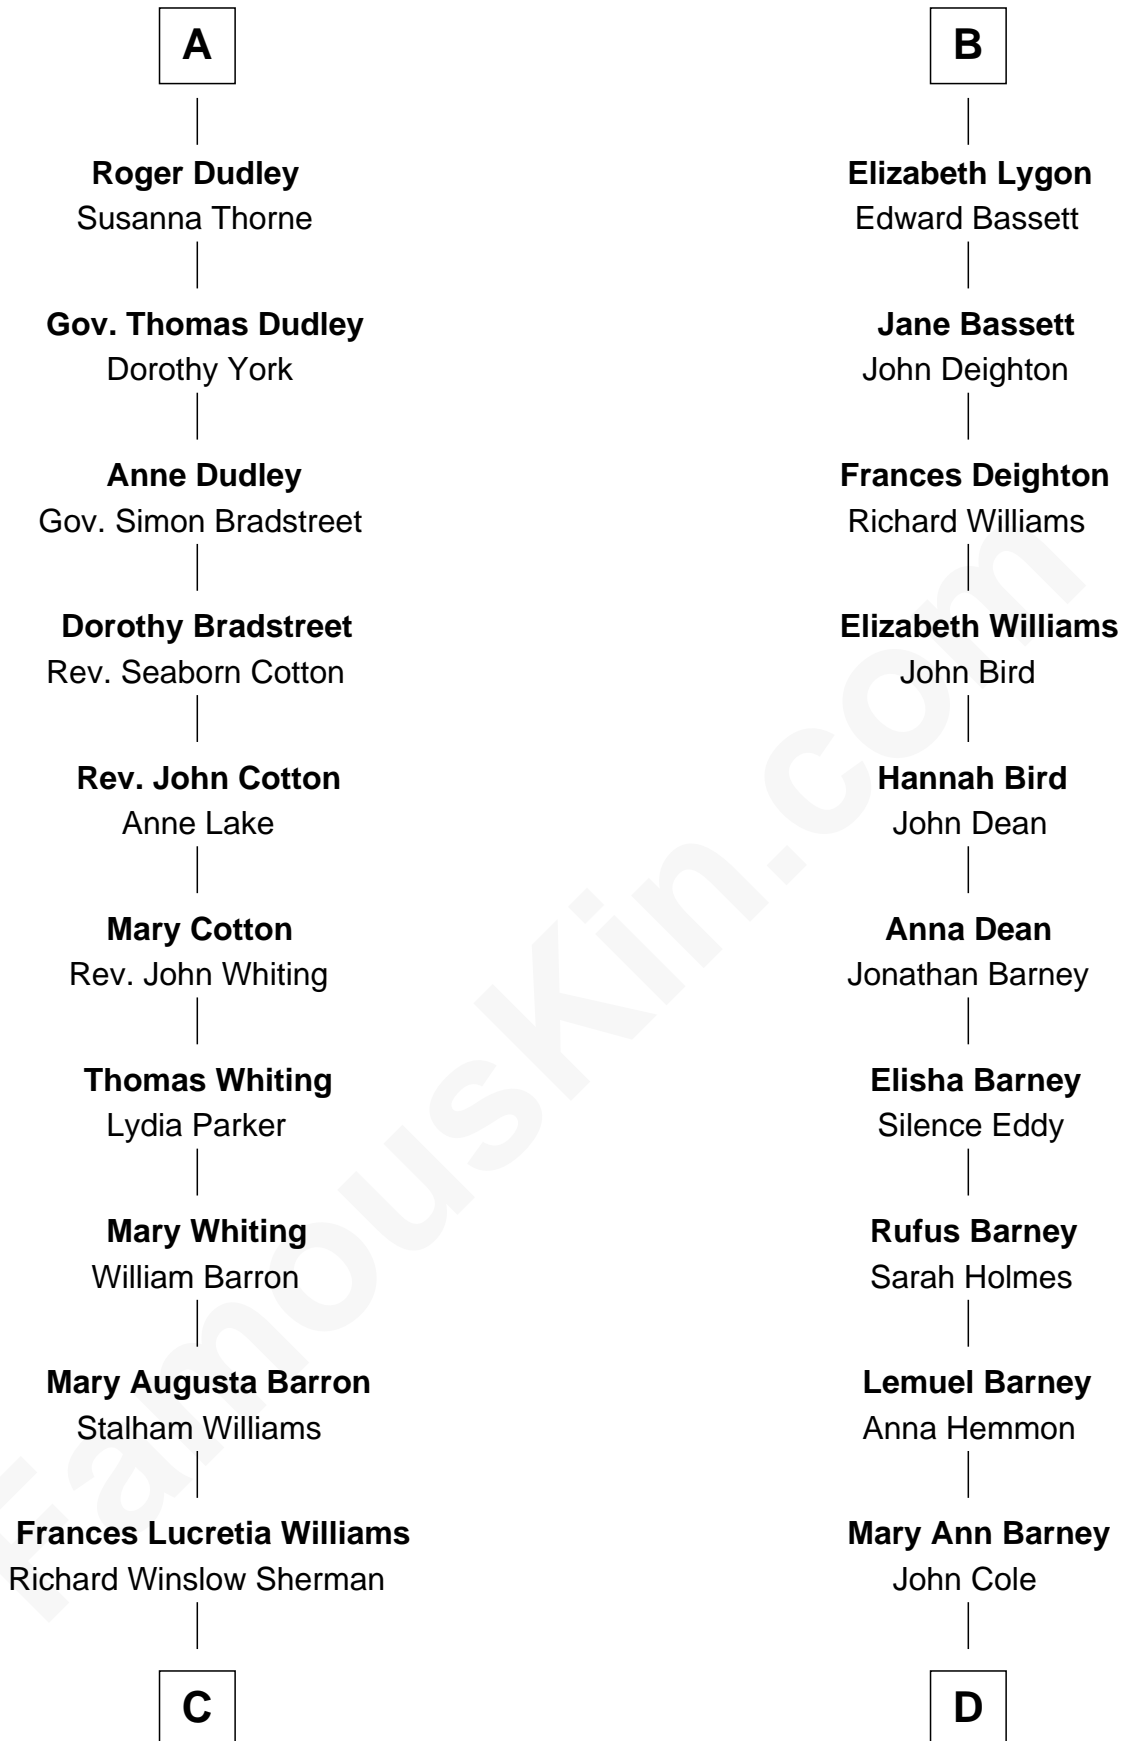

FamousKin.com Relationship Chart of

James Sherman

27th U.S. Vice-President

18th cousin 3 times removed of

Michael Lookinland

TV Actor

C

Mary Frances Sherman
Richard Updike Sherman

James Sherman
27th U.S. Vice-President

D

Rufus Lemuel Cole
Matilda M. Hall

Nellie M. Cole
John Andrew Lookinland

Orrin Paul Lookinland
Madeline Tait

Paul Russell Lookinland
Karen Ruth McKinney

Michael Lookinland
TV Actor