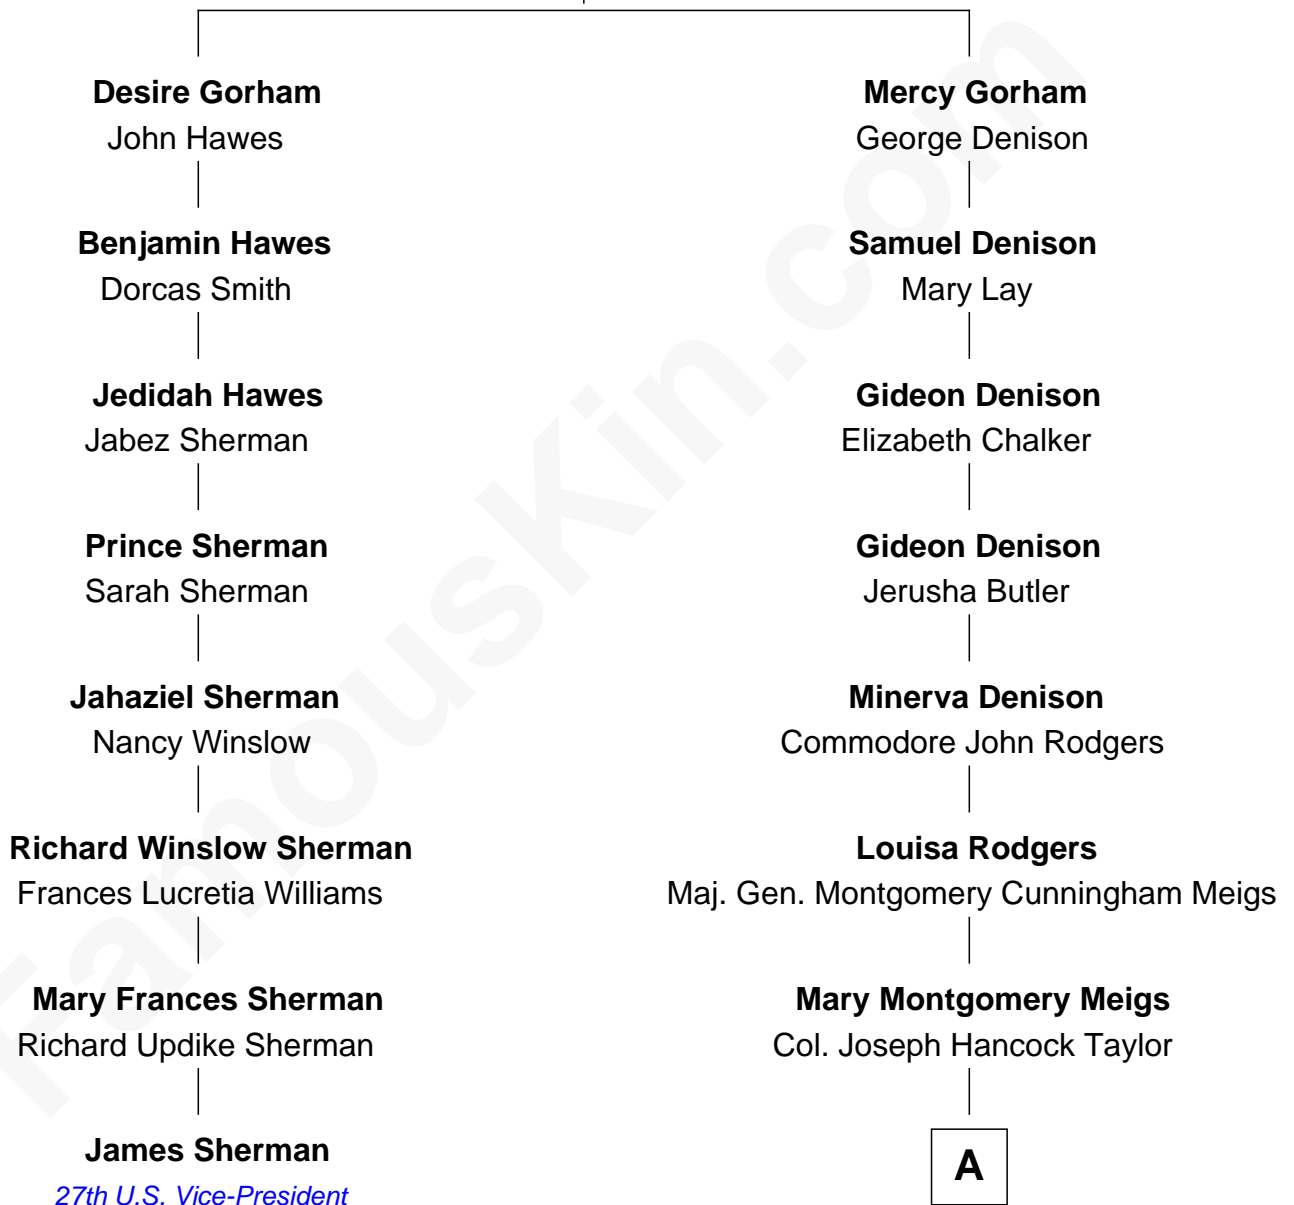

FamousKin.com Relationship Chart of

James Sherman

27th U.S. Vice-President

7th cousin 3 times removed of

Parker Stevenson

TV and Movie Actor

John Gorham

Desire Howland

A

—
Evelyn Taylor

Eli Kirk Price

—
Philip Price

Sarah Meade Harrison

—
Sarah Meade Price

Richard Stevenson Parker

—
Parker Stevenson