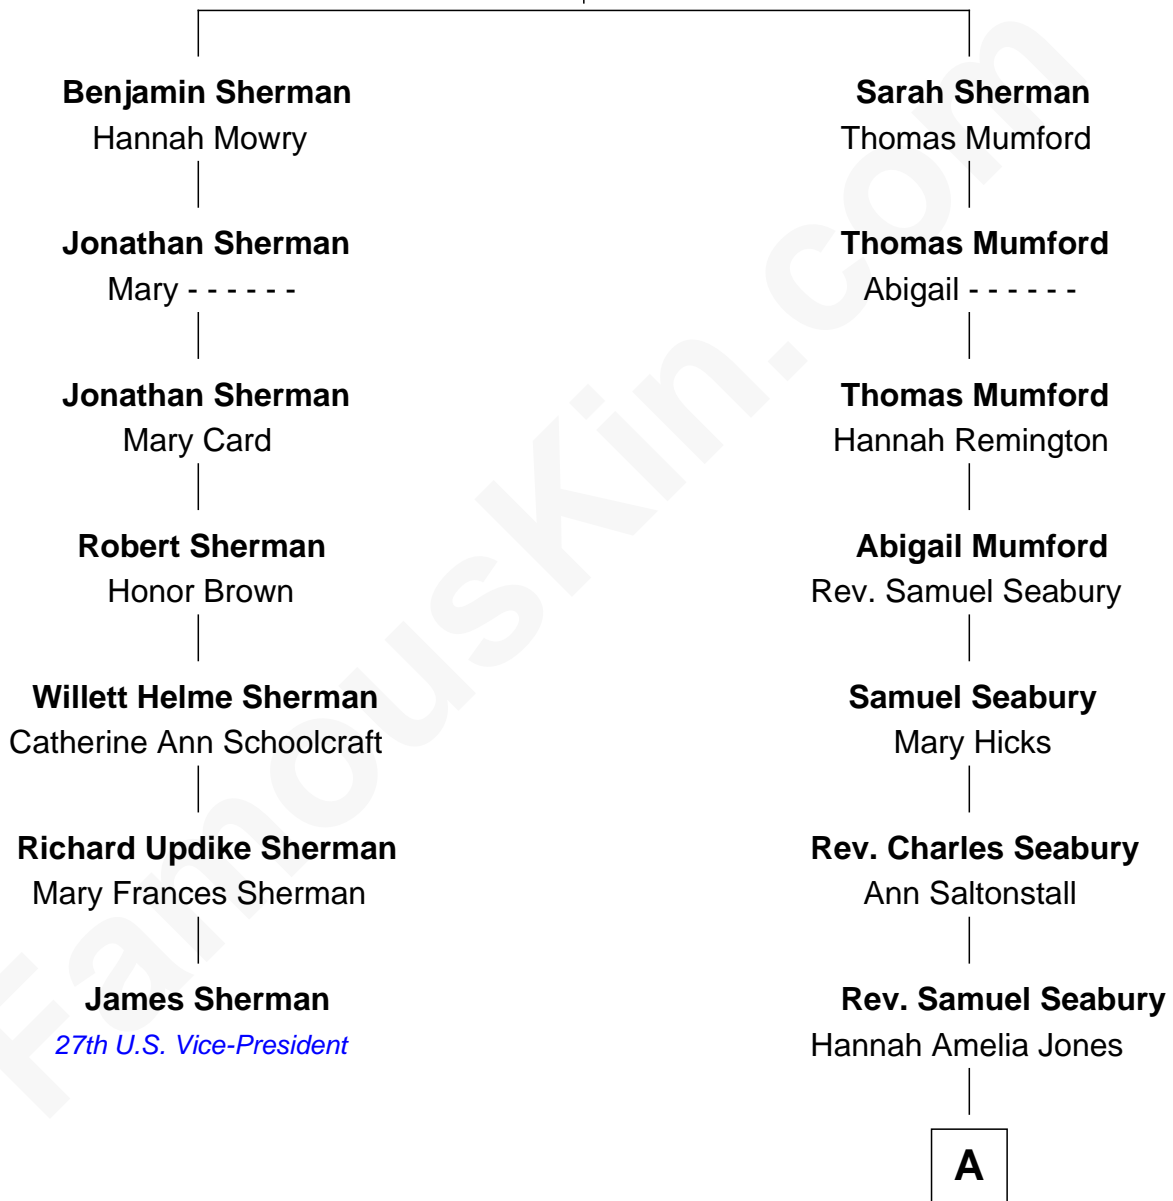

# FamousKin.com Relationship Chart of

**James Sherman**

*27th U.S. Vice-President*

6th cousin 4 times removed of

**Parker Stevenson**

*TV and Movie Actor*

**Philip Sherman**

Sarah Odding

**A**

—  
**Mary Seabury**

Rev. Henry Ainsworth Parker

—  
**Henry Seabury Parker**

Marion Stevenson

—  
**Richard Stevenson Parker**

Sarah Meade Price

—  
**Parker Stevenson**