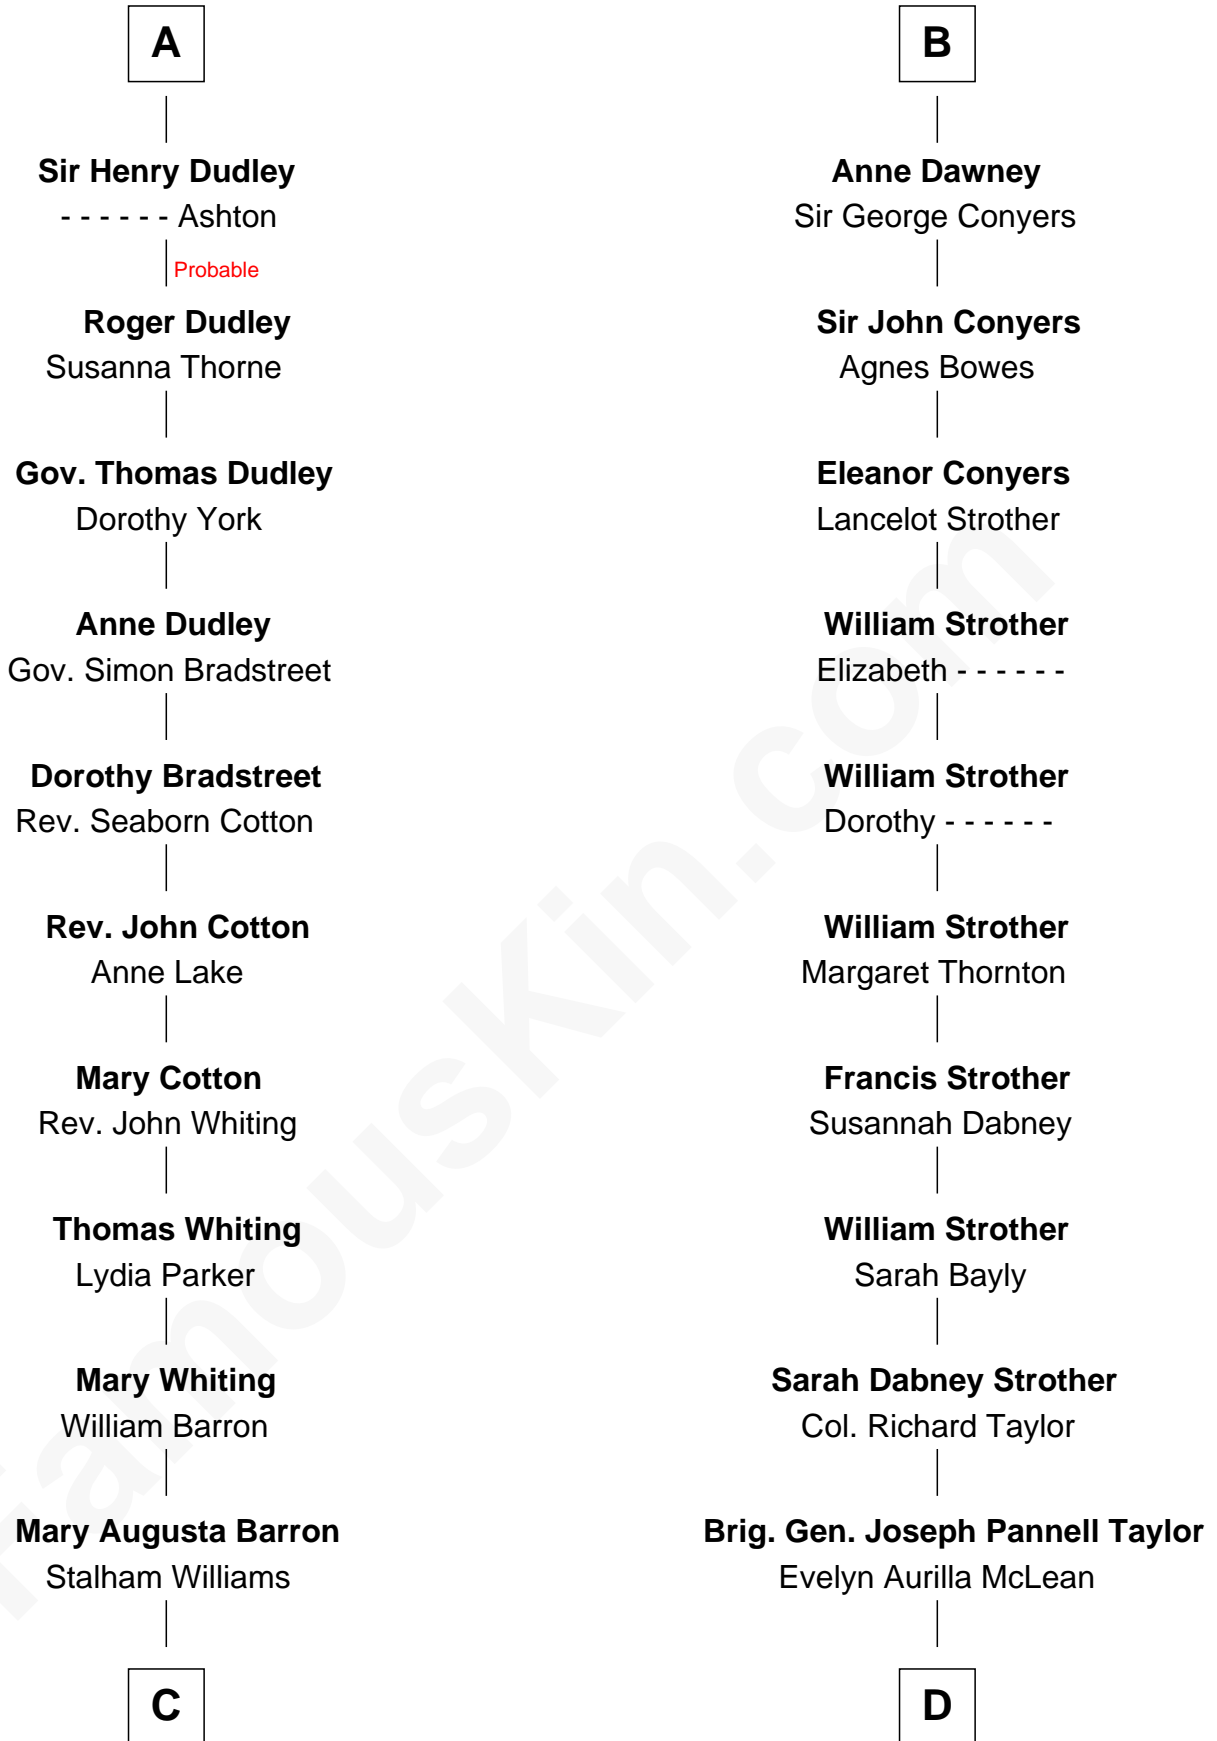

FamousKin.com Relationship Chart of

James Sherman

27th U.S. Vice-President

19th cousin 2 times removed of

Parker Stevenson

TV and Movie Actor

Ralph de Stafford

with wife
Margaret de Audley

Eleanor Aylesbury

William Bonville

Katherine Neville

Humphrey Stafford

Katherine Fray

Cecily Bonville

Thomas Grey

Anne Stafford

Sir Richard Neville

Cecily Grey

Sir John Sutton

Dorothy Neville

Sir John Dawney

A

B

C

Frances Lucretia Williams
Richard Winslow Sherman

Mary Frances Sherman
Richard Updike Sherman

James Sherman
27th U.S. Vice-President

D

Col. Joseph Hancock Taylor
Mary Montgomery Meigs

Evelyn Taylor
Eli Kirk Price