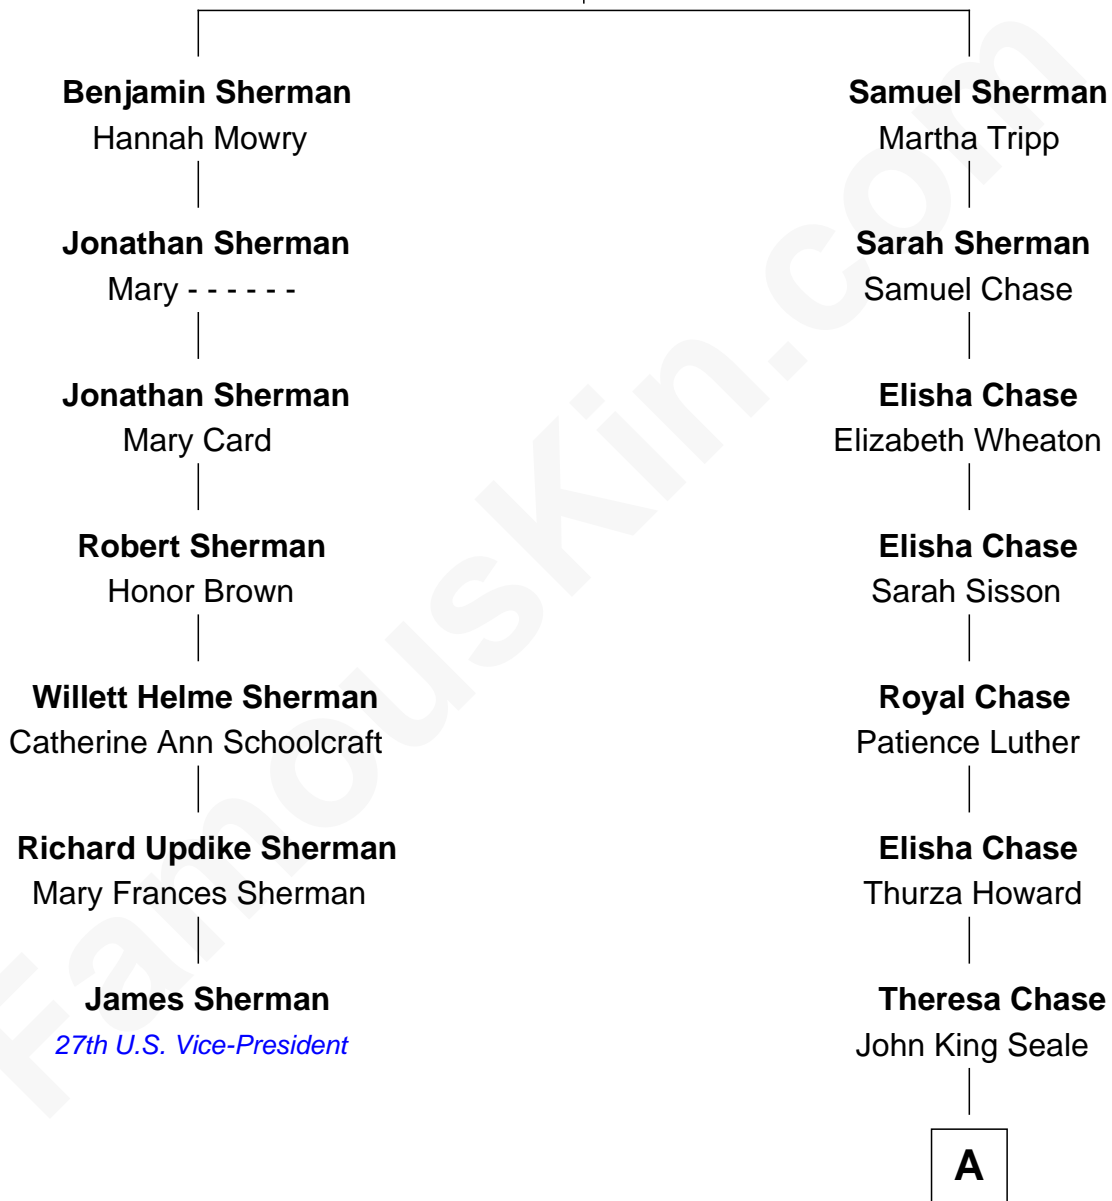

FamousKin.com Relationship Chart of

James Sherman

27th U.S. Vice-President

6th cousin 3 times removed of

John Howard Pyle

9th Governor of Arizona

Philip Sherman

Sarah Odging

A

Margaret Seale
Rev. Abijah B. Anderson

Mary Sue Anderson
Rev. Thomas Miller Pyle

John Howard Pyle
9th Governor of Arizona

FamousKin.com