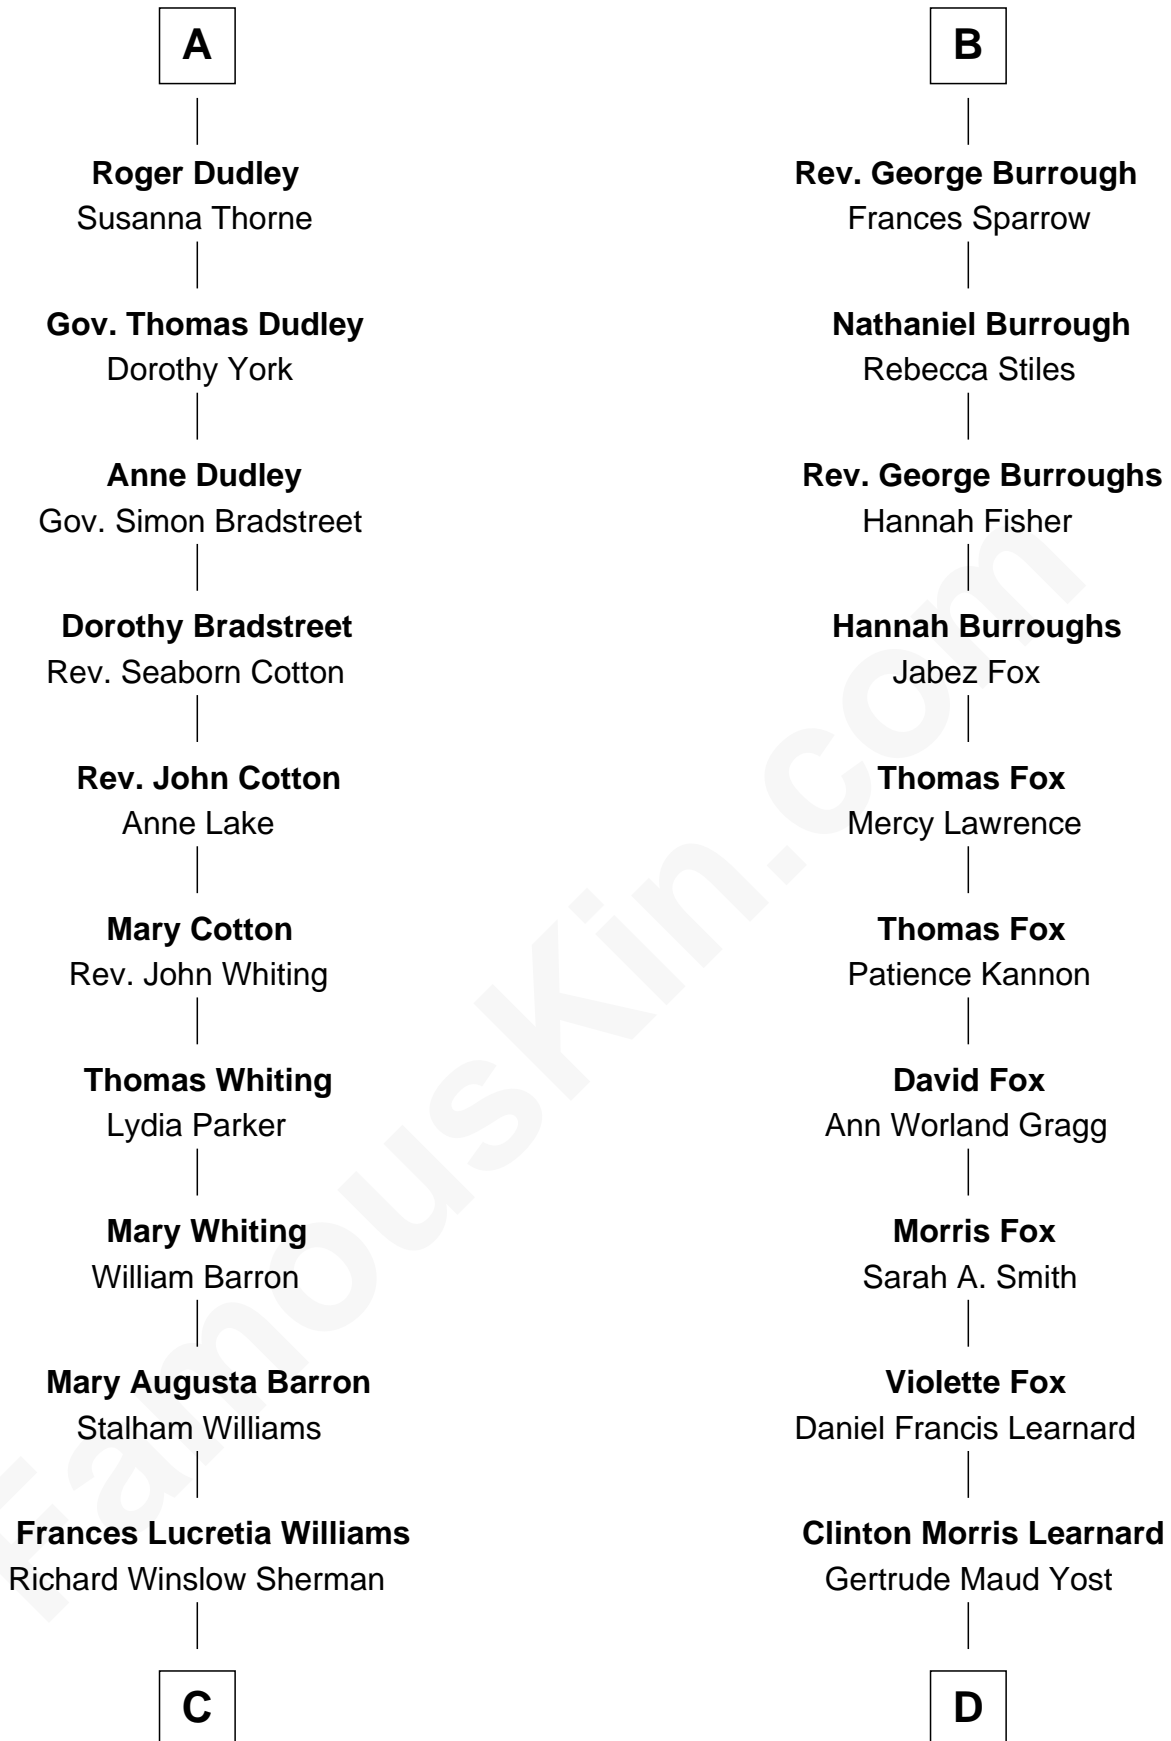

FamousKin.com Relationship Chart of

James Sherman

27th U.S. Vice-President

18th cousin of

Bob Moore

Co-Founder, Bob's Red Mill

Sir Philip le Despencer

Elizabeth - - - - -

Alice le Despenser

Sir John Sutton

Sir John Sutton

Constance Blount

Sir John Sutton

Elizabeth Berkeley

Sir Edmund Sutton

Joyce Tiptoft

Sir Philip le Despencer

Elizabeth de Tibetot

Margery Despencer

Sir Roger Wentworth

Henry Wentworth

Elizabeth Howard

Margery Wentworth

Sir William Waldegrave

George Waldegrave

Anne Drury

Phyllis Waldegrave

Thomas Higham

Bridget Higham

Thomas Burrough

B

C