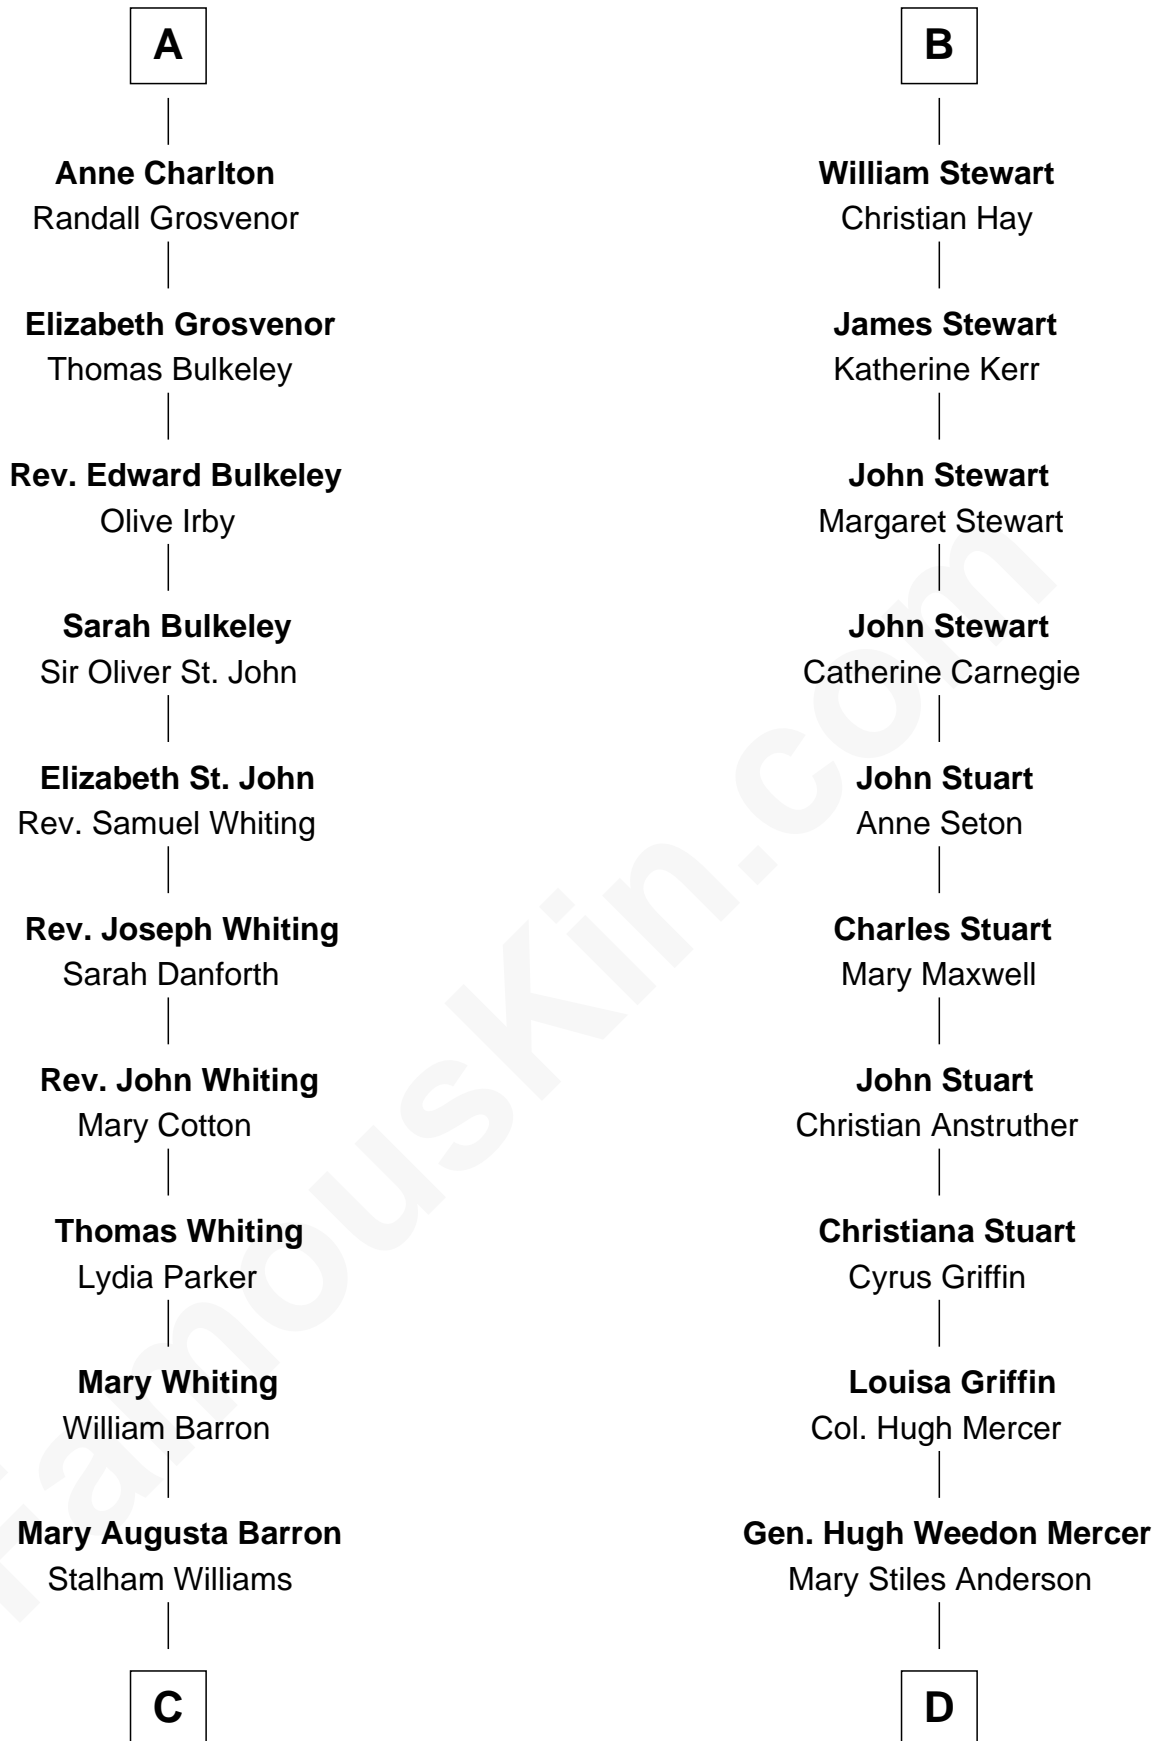

# FamousKin.com Relationship Chart of

**James Sherman**

*27th U.S. Vice-President*

19th cousin of

**Johnny Mercer**

*Songwriter and Co-Founder of Capitol Records*

**Sir Alan la Zouche**

Eleanor de Segrave

**C**

**Frances Lucretia Williams**  
Richard Winslow Sherman

**Mary Frances Sherman**  
Richard Updike Sherman

**James Sherman**  
*27th U.S. Vice-President*

**D**

**George Anderson Mercer**  
Nanny Maury Herndon