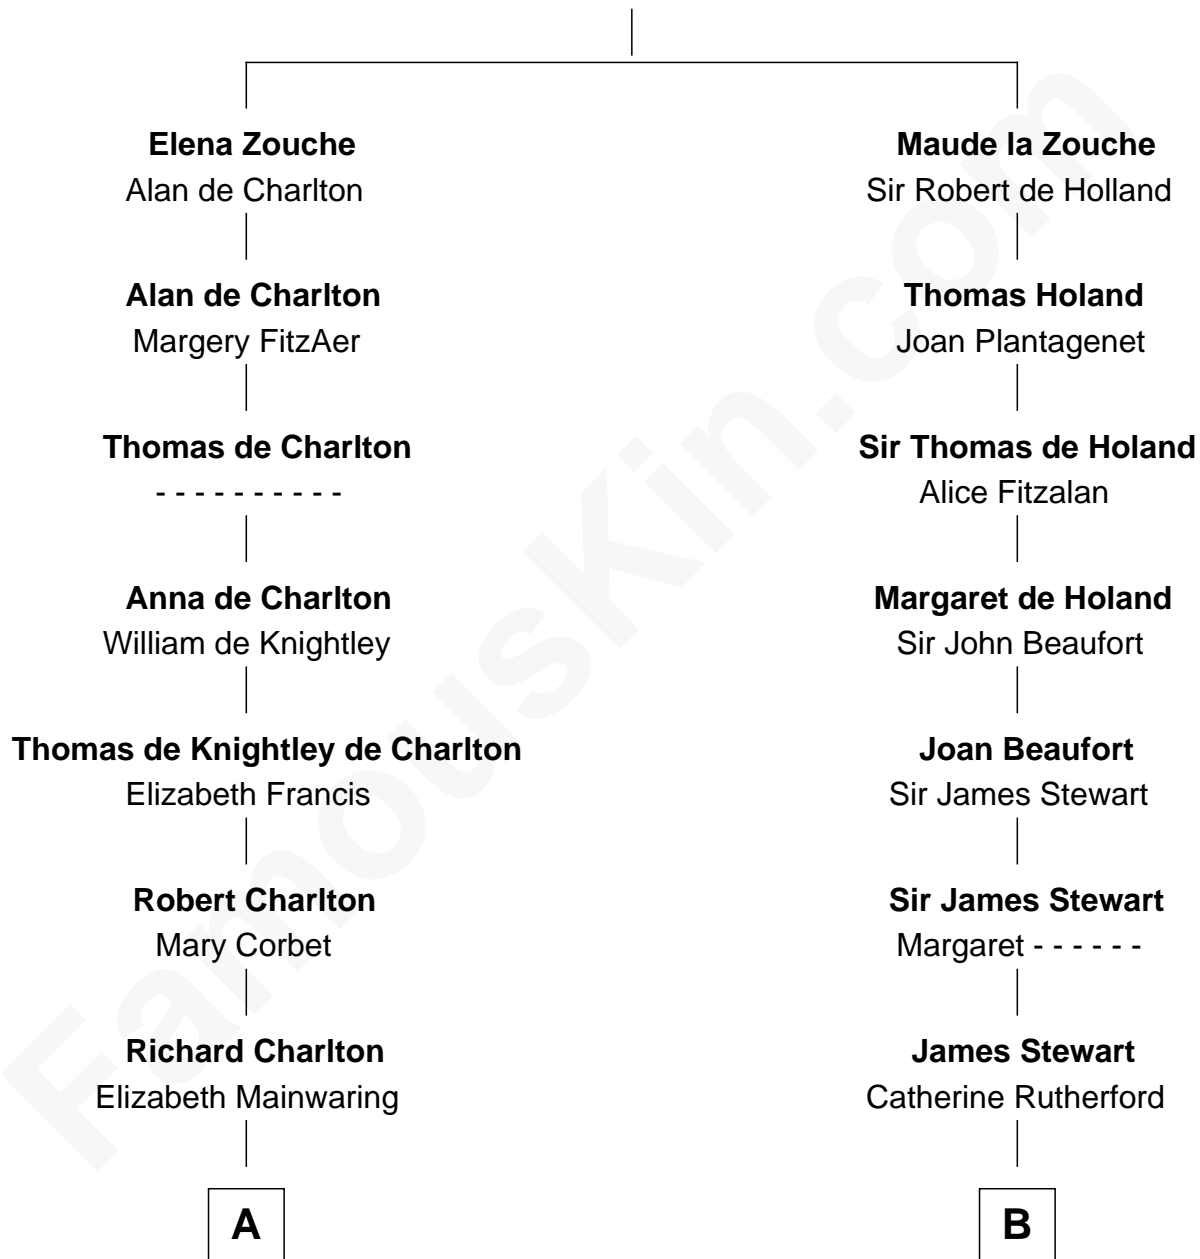

# FamousKin.com Relationship Chart of

**James Sherman**

*27th U.S. Vice-President*

19th cousin of

**Johnny Mercer**

*Songwriter and Co-Founder of Capitol Records*

**Sir Alan la Zouche**

Eleanor de Segrave

**C**

**Frances Lucretia Williams**  
Richard Winslow Sherman

**Mary Frances Sherman**  
Richard Updike Sherman

**James Sherman**  
*27th U.S. Vice-President*

**D**

**George Anderson Mercer**  
Nanny Maury Herndon