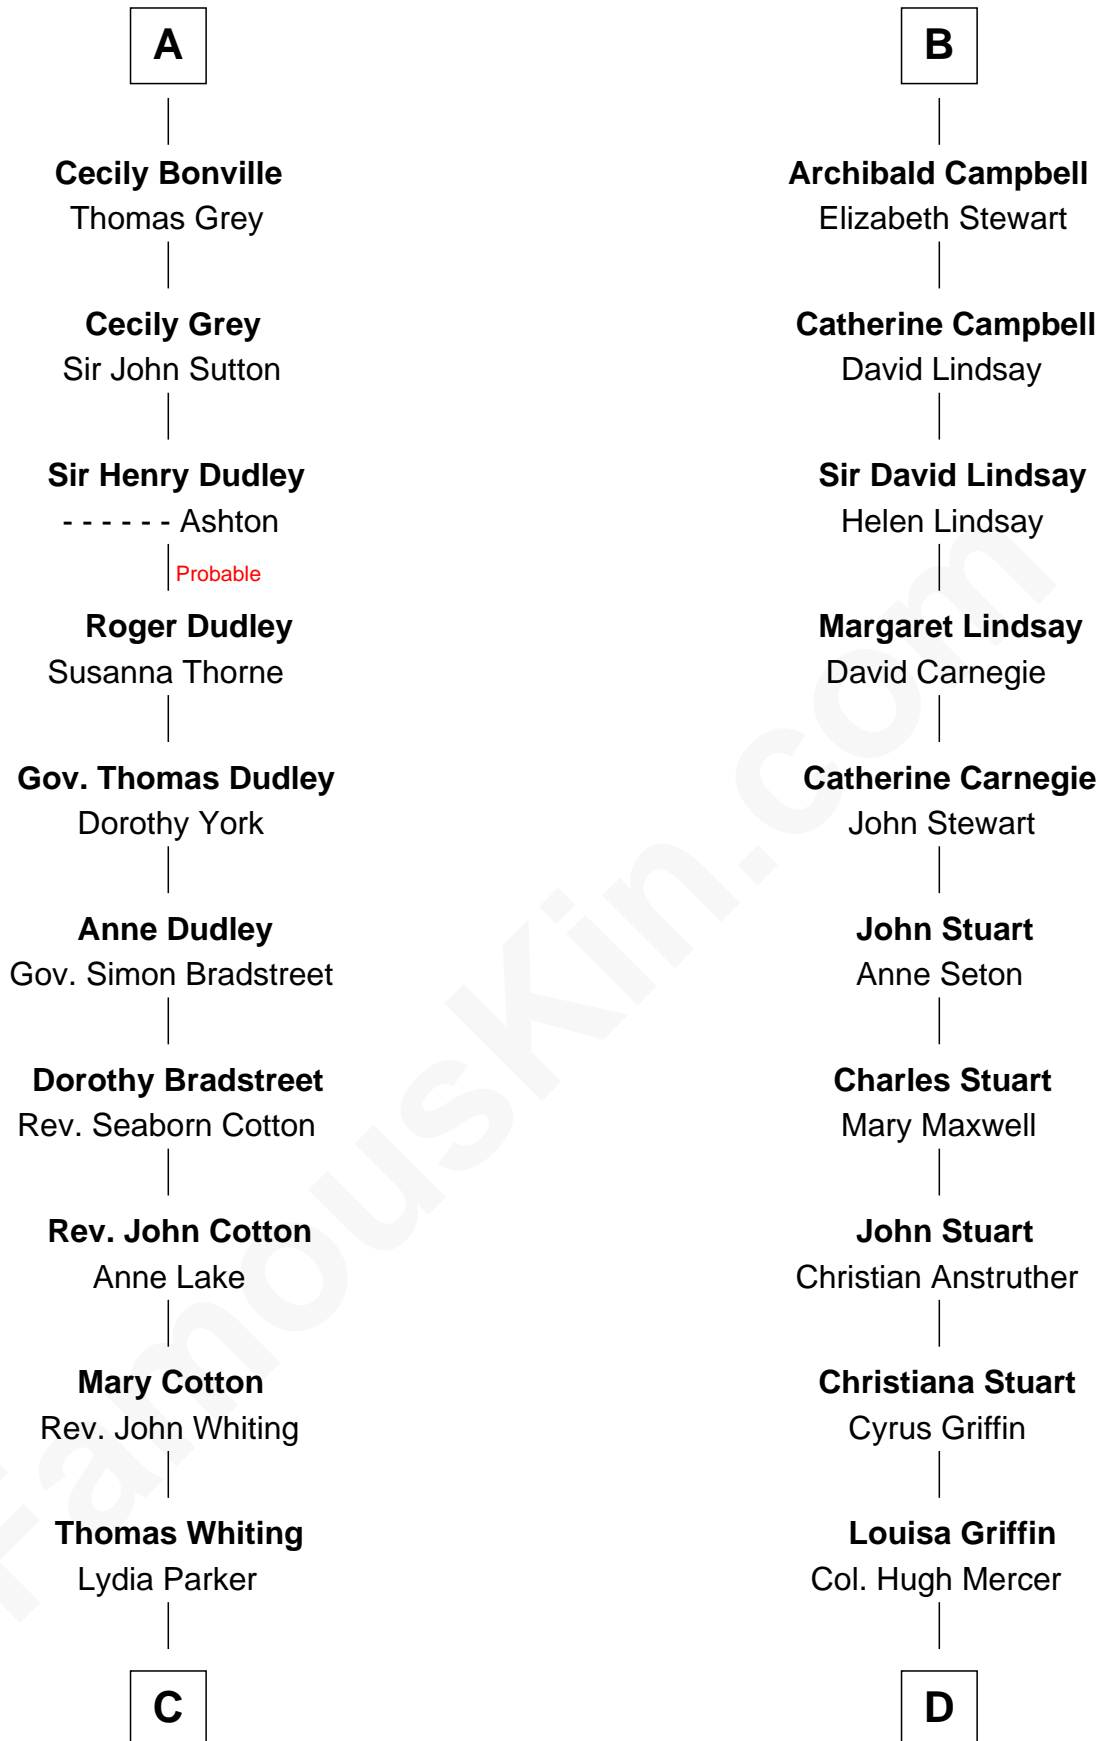

FamousKin.com Relationship Chart of

James Sherman

27th U.S. Vice-President

20th cousin 1 time removed of

Johnny Mercer

Songwriter and Co-Founder of Capitol Records

Sir Richard de Burgh

Margaret - - - - -

Eleanor de Burgh
Sir Thomas de Multon

Elizabeth de Multon
Sir Robert de Harington

Sir John Harington
- - - - -

Sir Robert Harington
Isabel Loring

Sir William Harington
Margaret Hill

Elizabeth Harington
William Bonville

William Bonville
Katherine Neville

A

Elizabeth de Burgh
Robert I, King of Scotland

Matilda Bruce
Thomas Isaac

Joan Isaac
John de Ergadia

Isabel de Ergadia
Sir John Stewart

Sir Robert Stewart
Joan Stewart

John Stewart
Fingula of the Isles

Isabel Stewart
Colin Campbell

B

C

Mary Whiting
William Barron

Mary Augusta Barron
Stalham Williams

Frances Lucretia Williams
Richard Winslow Sherman

Mary Frances Sherman
Richard Updike Sherman

James Sherman
27th U.S. Vice-President