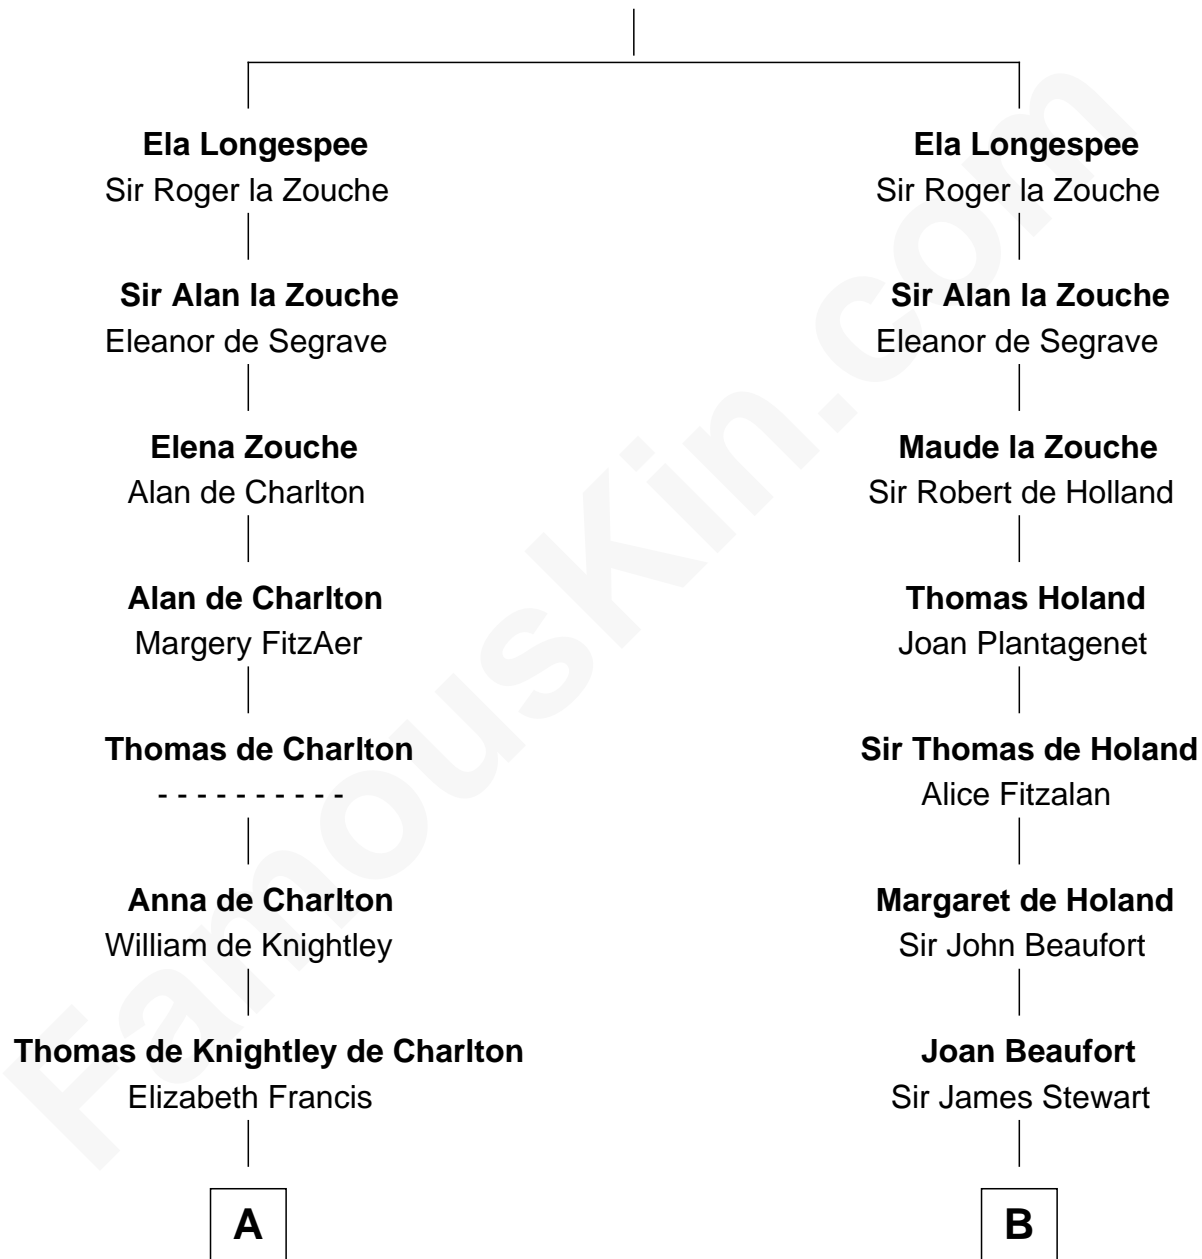

FamousKin.com Relationship Chart of

James Sherman

27th U.S. Vice-President

21st cousin of

Johnny Mercer

Songwriter and Co-Founder of Capitol Records

Stephen Longespee
Emmeline de Ridelisford

C

Mary Whiting
William Barron

Mary Augusta Barron
Stalham Williams

Frances Lucretia Williams
Richard Winslow Sherman

Mary Frances Sherman
Richard Updike Sherman

James Sherman
27th U.S. Vice-President

D

Louisa Griffin
Col. Hugh Mercer