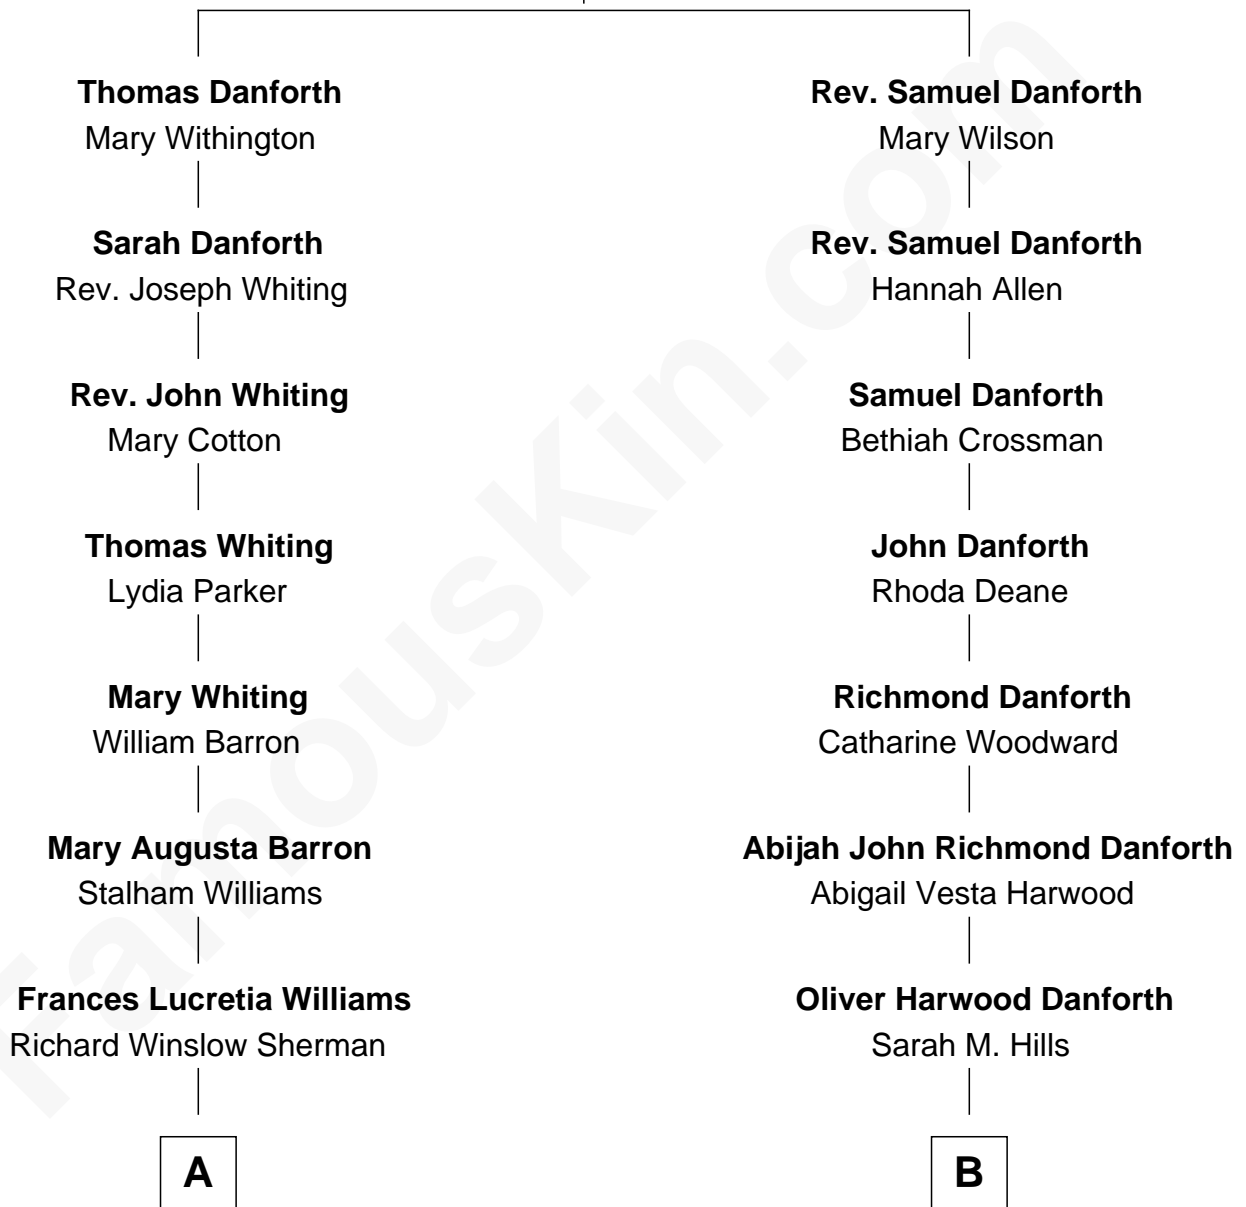

FamousKin.com Relationship Chart of

James Sherman

27th U.S. Vice-President

8th cousin 2 times removed of

Zach Snyder

Filmmaker

Nicholas Danforth

Elizabeth Barber

A

Mary Frances Sherman
Richard Updike Sherman

James Sherman
27th U.S. Vice-President

B

Jennie Minerva Danforth
John Batchelder Manley

Helen Danforth Manley
Dr. Edgar Earl Reeves

Marsha Manley Reeves
Charles Edward Snyder