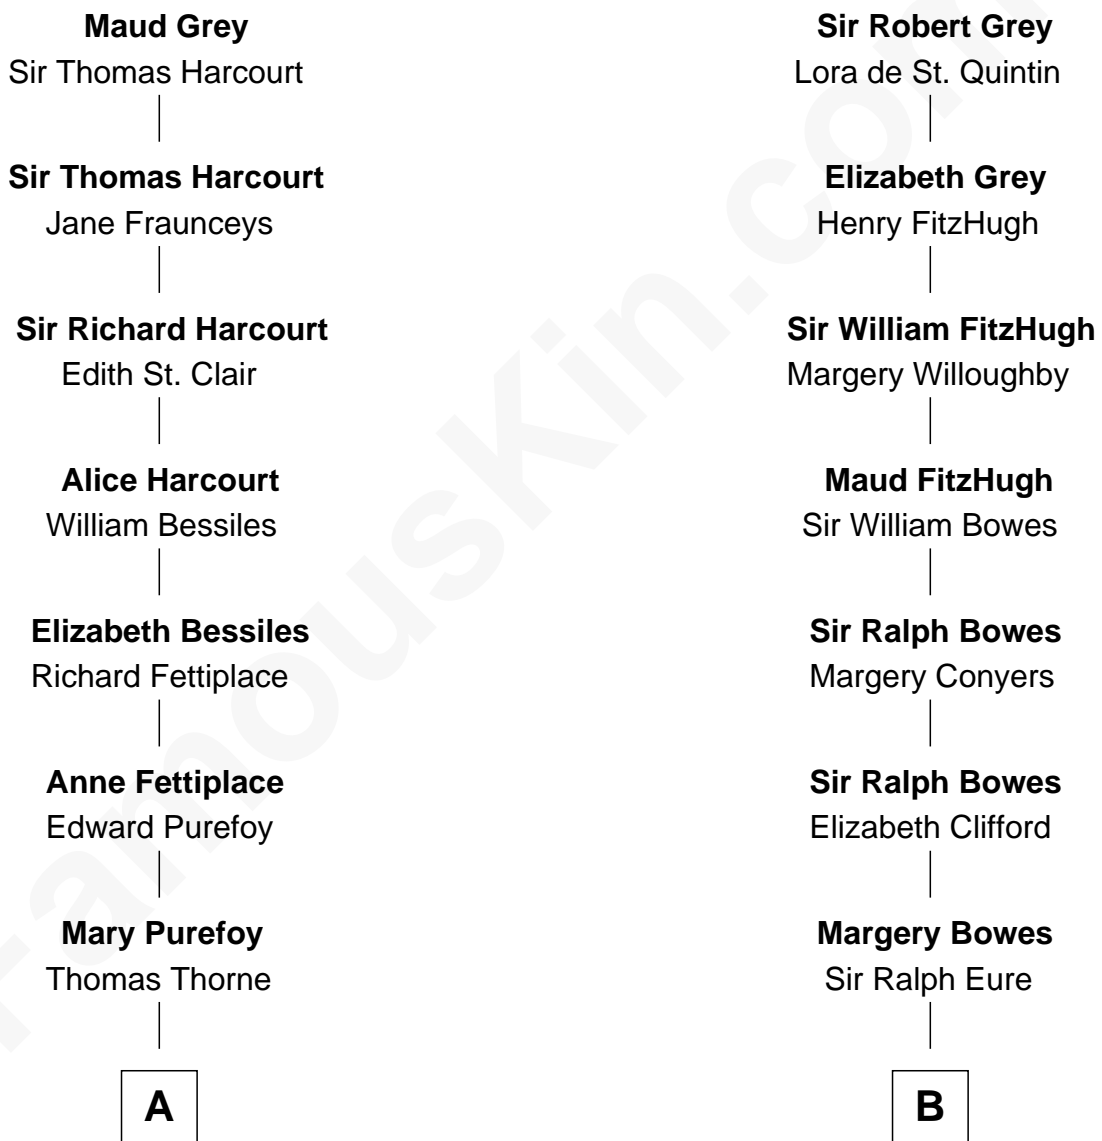

# FamousKin.com Relationship Chart of

**James Sherman**

*27th U.S. Vice-President*

18th cousin 2 times removed of

**Zach Snyder**

*Filmmaker*

**Sir John Grey**

*Avice Marmion*

**C**

**Mary Frances Sherman**  
Richard Updike Sherman

**James Sherman**  
*27th U.S. Vice-President*

**D**

**Jennie Minerva Danforth**  
John Batchelder Manley

**Helen Danforth Manley**  
Dr. Edgar Earl Reeves