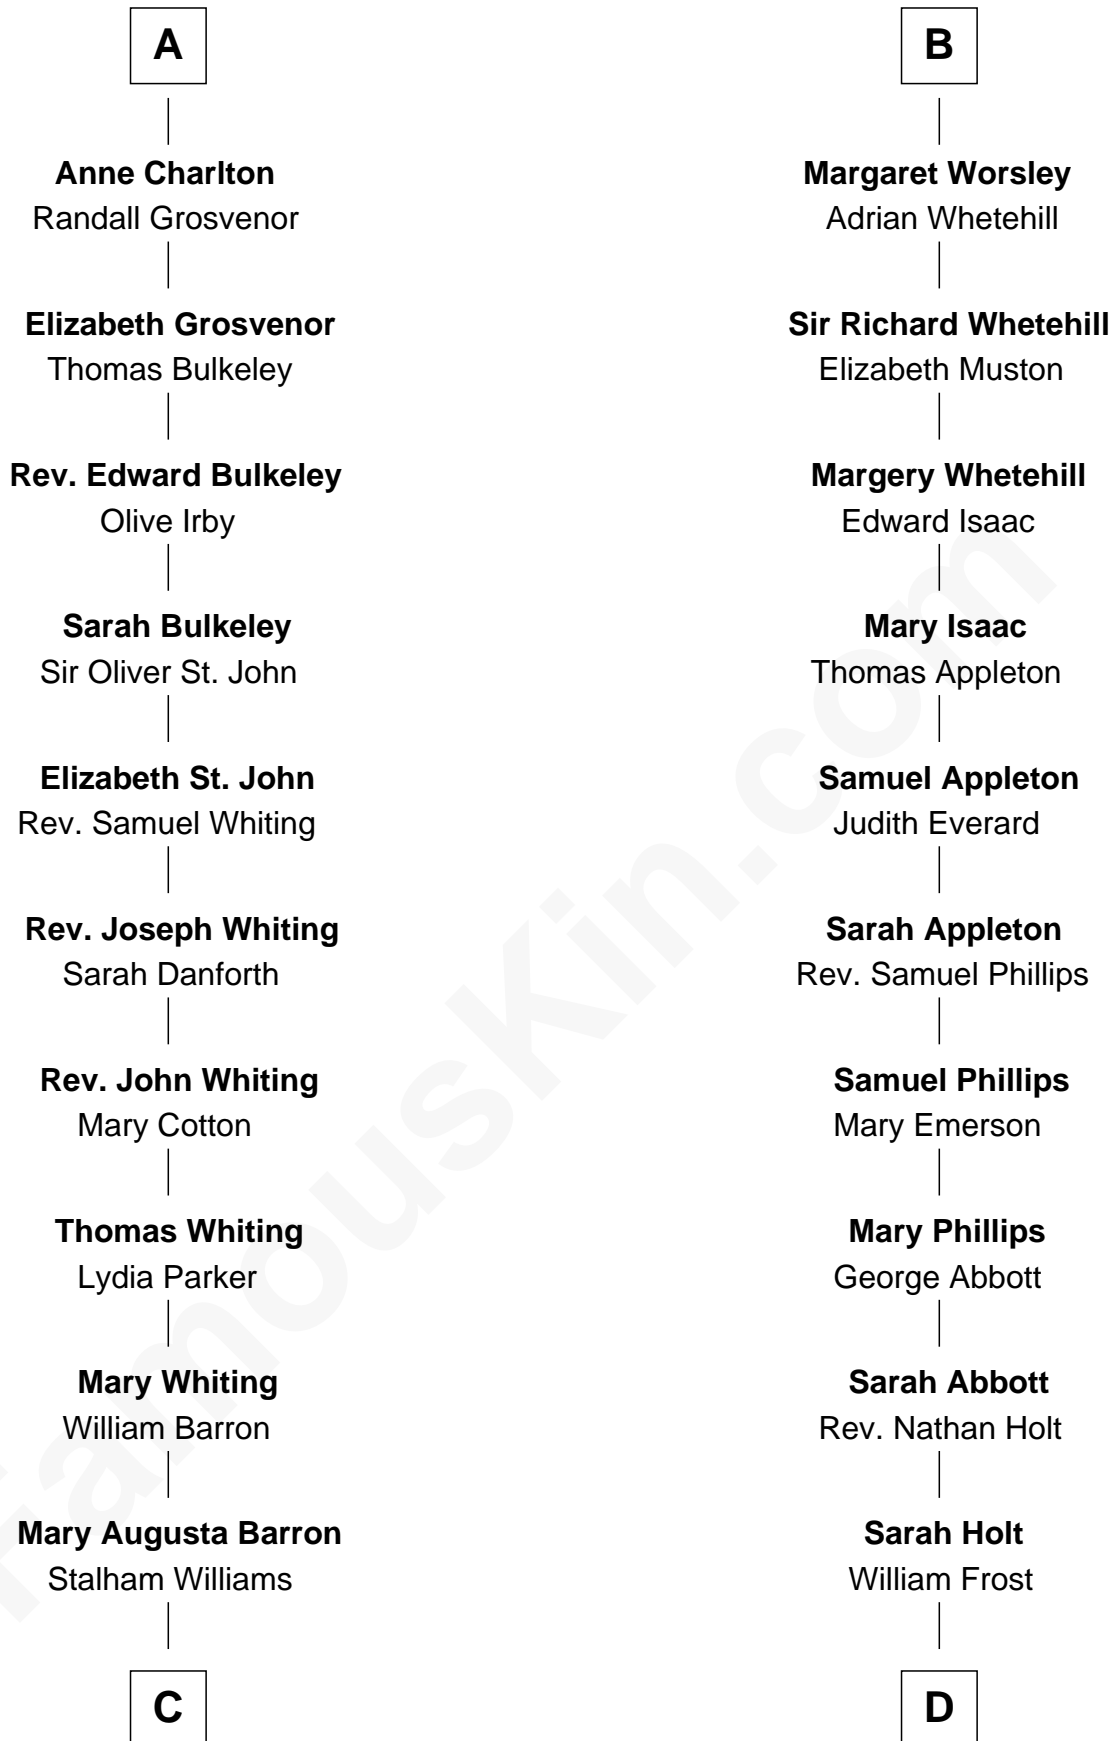

FamousKin.com Relationship Chart of

James Sherman

27th U.S. Vice-President

19th cousin 1 time removed of

Robert Frost

Poet and Playwright

Sir Roger de Somery

Nichole d'Aubenev

Maud de Somery
Sir Henry de Erdington

Sir Henry de Erdington
Joan de Wolvey

Sir Giles de Erdington
Elizabeth de Tolthorpe

Margaret de Erdington
Sir Roger Corbet

Sir Robert Corbet
Margaret - - - - -

Mary Corbet
Robert Charlton

Richard Charlton
Elizabeth Mainwaring

A

Joan de Somery
John IV le Strange

John V le Strange
Maud de Walton

Elizabeth le Strange
Gruffydd ap Madog

Gruffydd Fychan ap Gruffydd
Elen ferch Thomas ap Llewelyn

Lowri ferch Gruffydd Fychan
Robert Puleston

Angharad Puleston
Edwart Trevor ap Daffyd

Rose Trevor ferch Edwart
Otewell Worsley

B

C

Frances Lucretia Williams

Richard Winslow Sherman

Mary Frances Sherman

Richard Updike Sherman