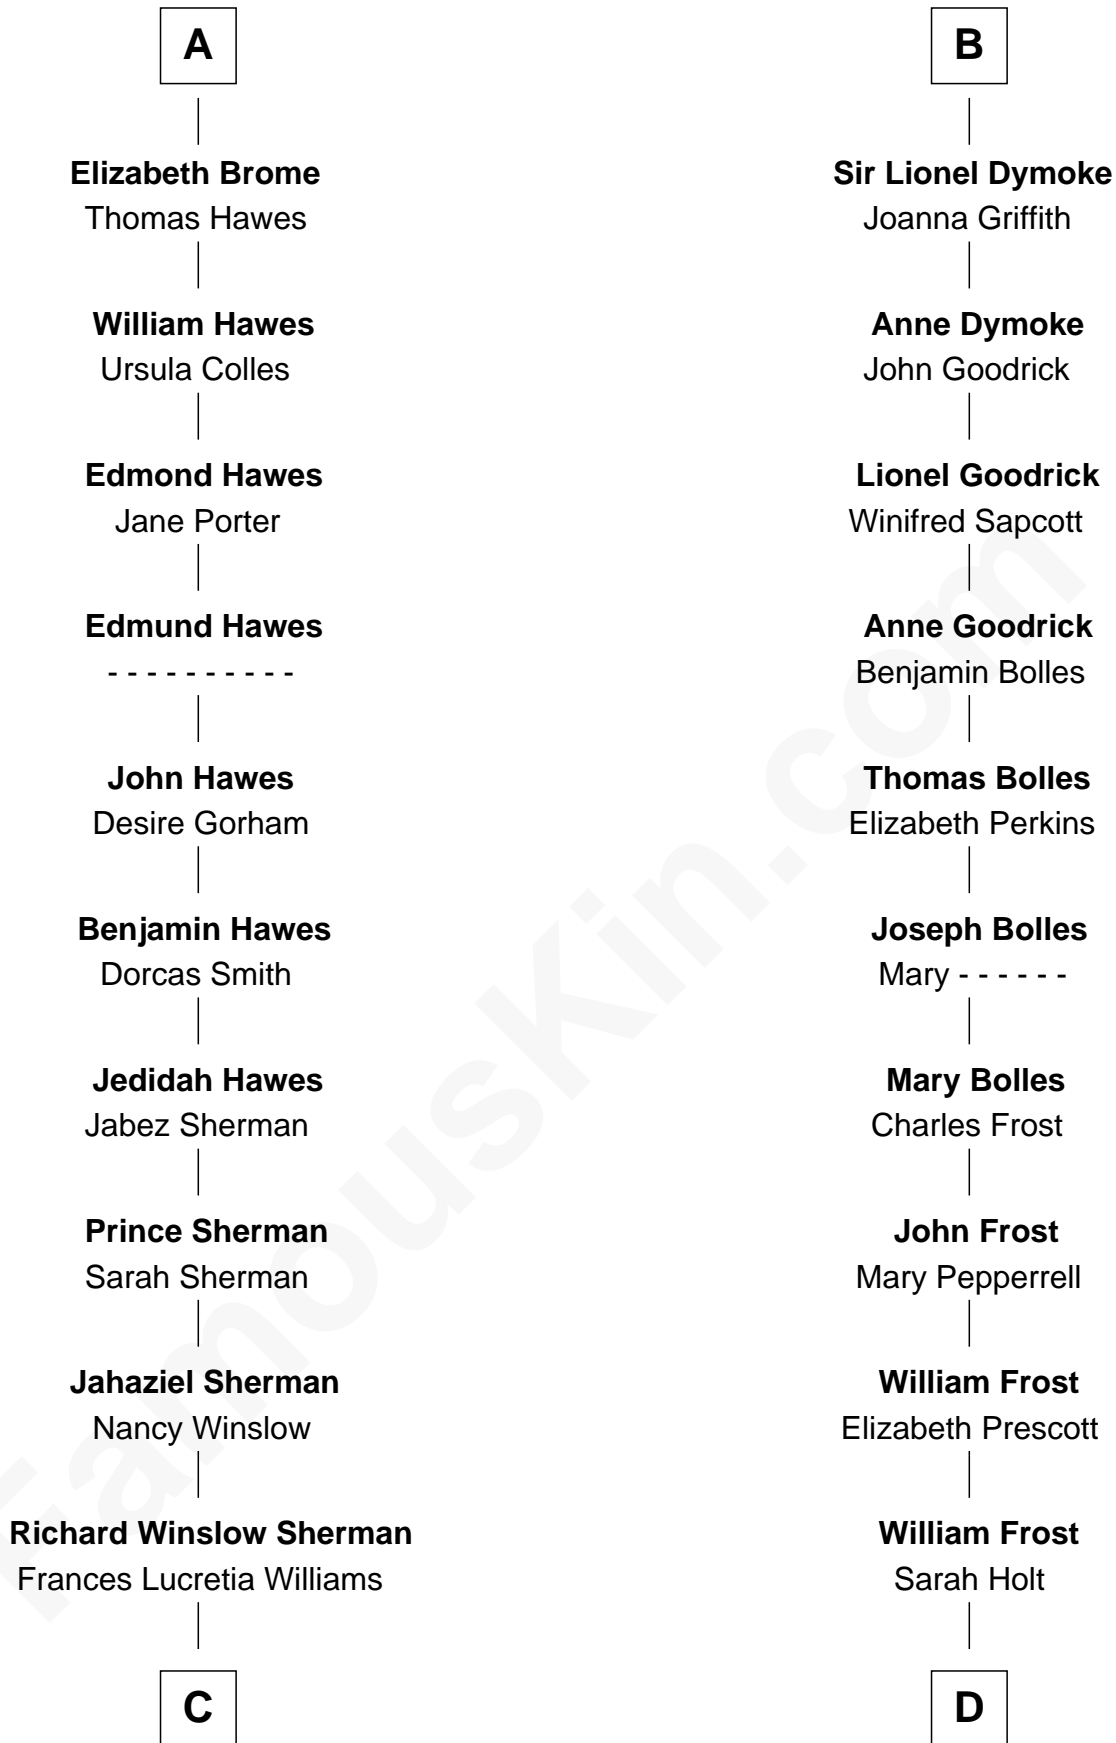

FamousKin.com Relationship Chart of

James Sherman

27th U.S. Vice-President

18th cousin 2 times removed of

Robert Frost

Poet and Playwright

Sir Robert de Ros

Isabel de Aubeney

C

Mary Frances Sherman
Richard Updike Sherman

James Sherman
27th U.S. Vice-President

D

Samuel Abbott Frost
Mary Blunt

William Prescott Frost
Judith Colcord

William Prescott Frost
Isabella Moodie

Robert Frost
Poet and Playwright