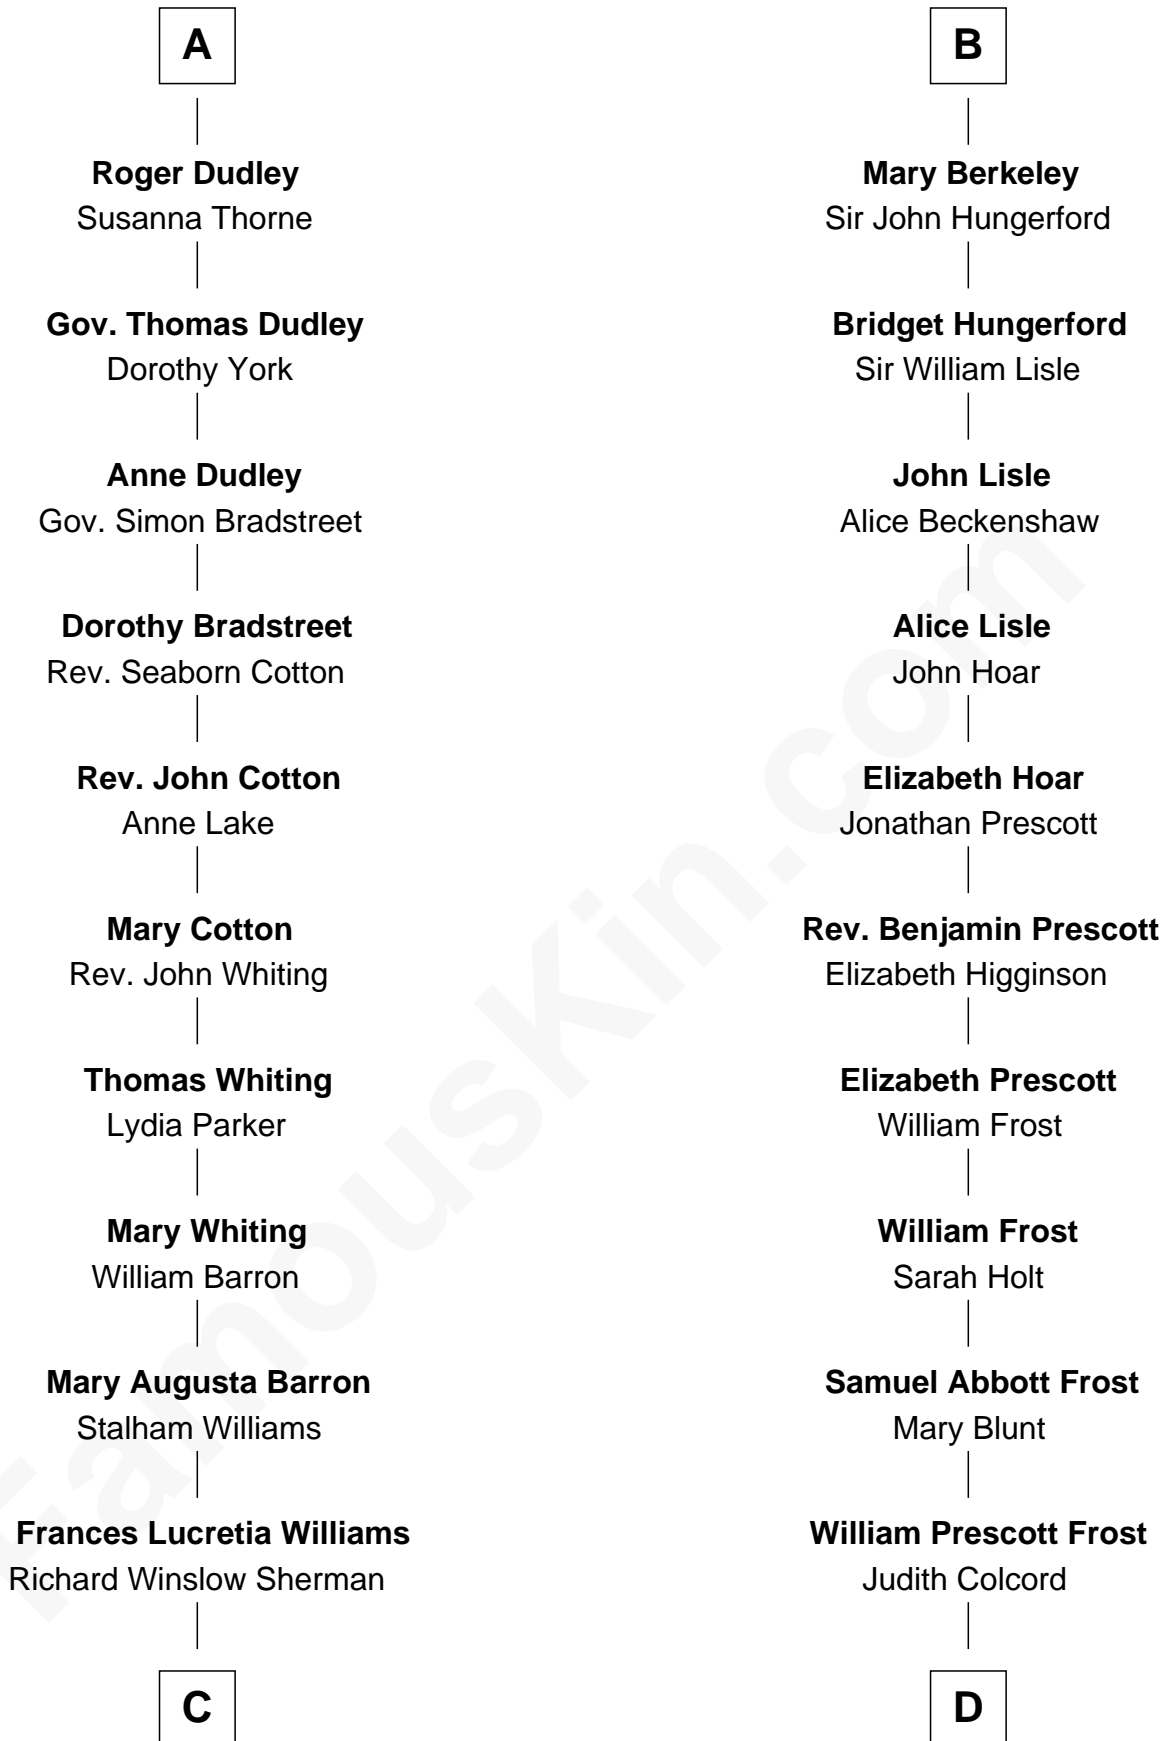

# FamousKin.com Relationship Chart of

**James Sherman**

*27th U.S. Vice-President*

18th cousin of

**Robert Frost**

*Poet and Playwright*

**Richard Fitzalan**  
Eleanor Plantagenet

**Alice Fitzalan**  
Sir Thomas de Holand

**Eleanor Holand**  
Edward Cherleton

**Joyce Cherleton**  
Sir John Tiptoft

**Joyce Tiptoft**  
Sir Edmund Sutton

**Sir Edward Sutton**  
Cecily Willoughby

**Sir John Sutton**  
Cecily Grey

**Sir Henry Dudley**  
----- Ashton

Probable

**A**

**Sir Richard Fitzalan**  
Elizabeth de Bohun

**Elizabeth Fitzalan**  
Sir Thomas Mowbray

**Isabel Mowbray**  
Sir James Berkeley

**Maurice Berkeley**  
Isabel Mead

**Anne Berkeley**  
Sir William Dennis

**Isabel Dennis**  
Sir John Berkeley

**Sir Richard Berkeley**  
Elizabeth Jermy

**B**

**C**

**Mary Frances Sherman**  
Richard Updike Sherman

**James Sherman**  
*27th U.S. Vice-President*

**D**

**William Prescott Frost**  
Isabella Moodie