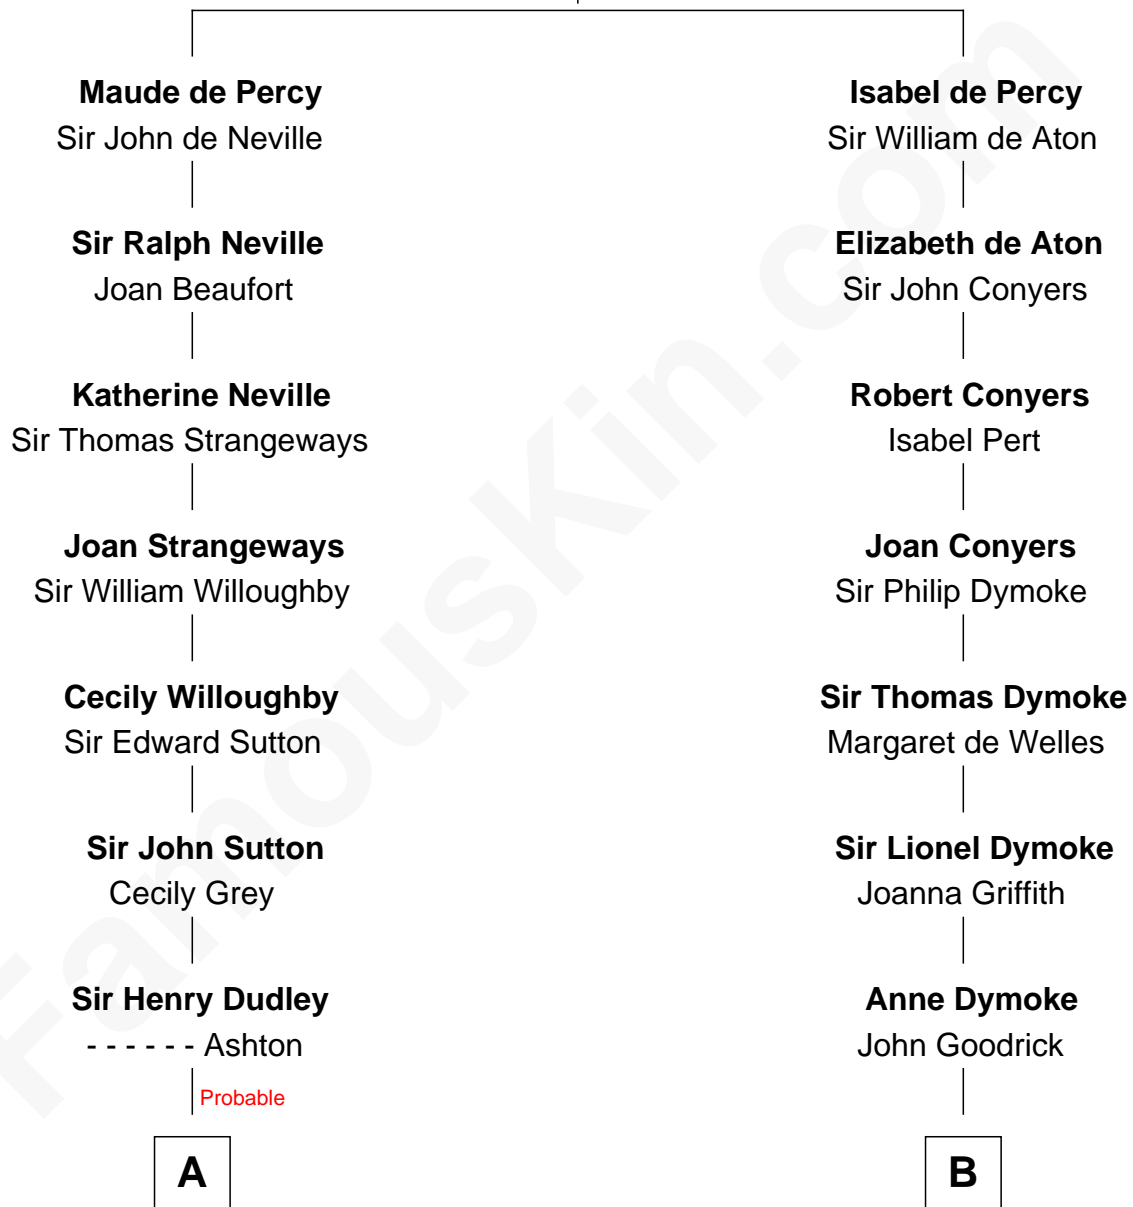

FamousKin.com Relationship Chart of

James Sherman

27th U.S. Vice-President

18th cousin of

Robert Frost

Poet and Playwright

Sir Henry de Percy

Idoine de Clifford

C

Mary Frances Sherman
Richard Updike Sherman

James Sherman
27th U.S. Vice-President

D

William Prescott Frost
Isabella Moodie

Robert Frost
Poet and Playwright

FamousKin.com