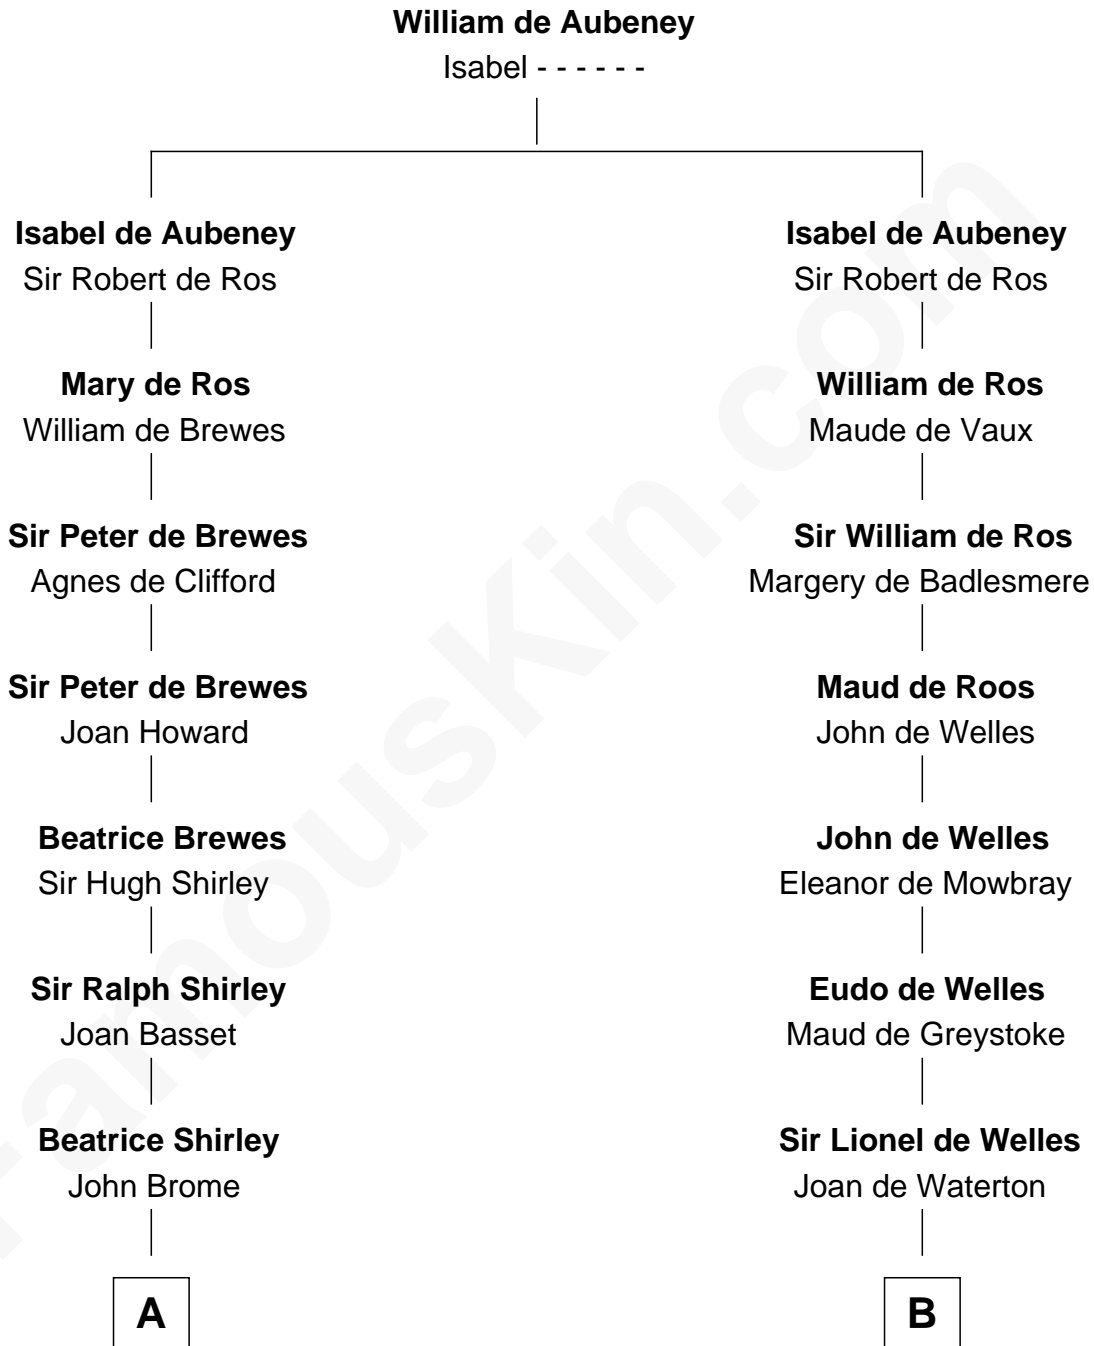

FamousKin.com Relationship Chart of

James Sherman

27th U.S. Vice-President

19th cousin 2 times removed of

Robert Frost

Poet and Playwright

C

Richard Winslow Sherman

Frances Lucretia Williams

Mary Frances Sherman

Richard Updike Sherman

James Sherman

27th U.S. Vice-President

D

William Frost

Sarah Holt