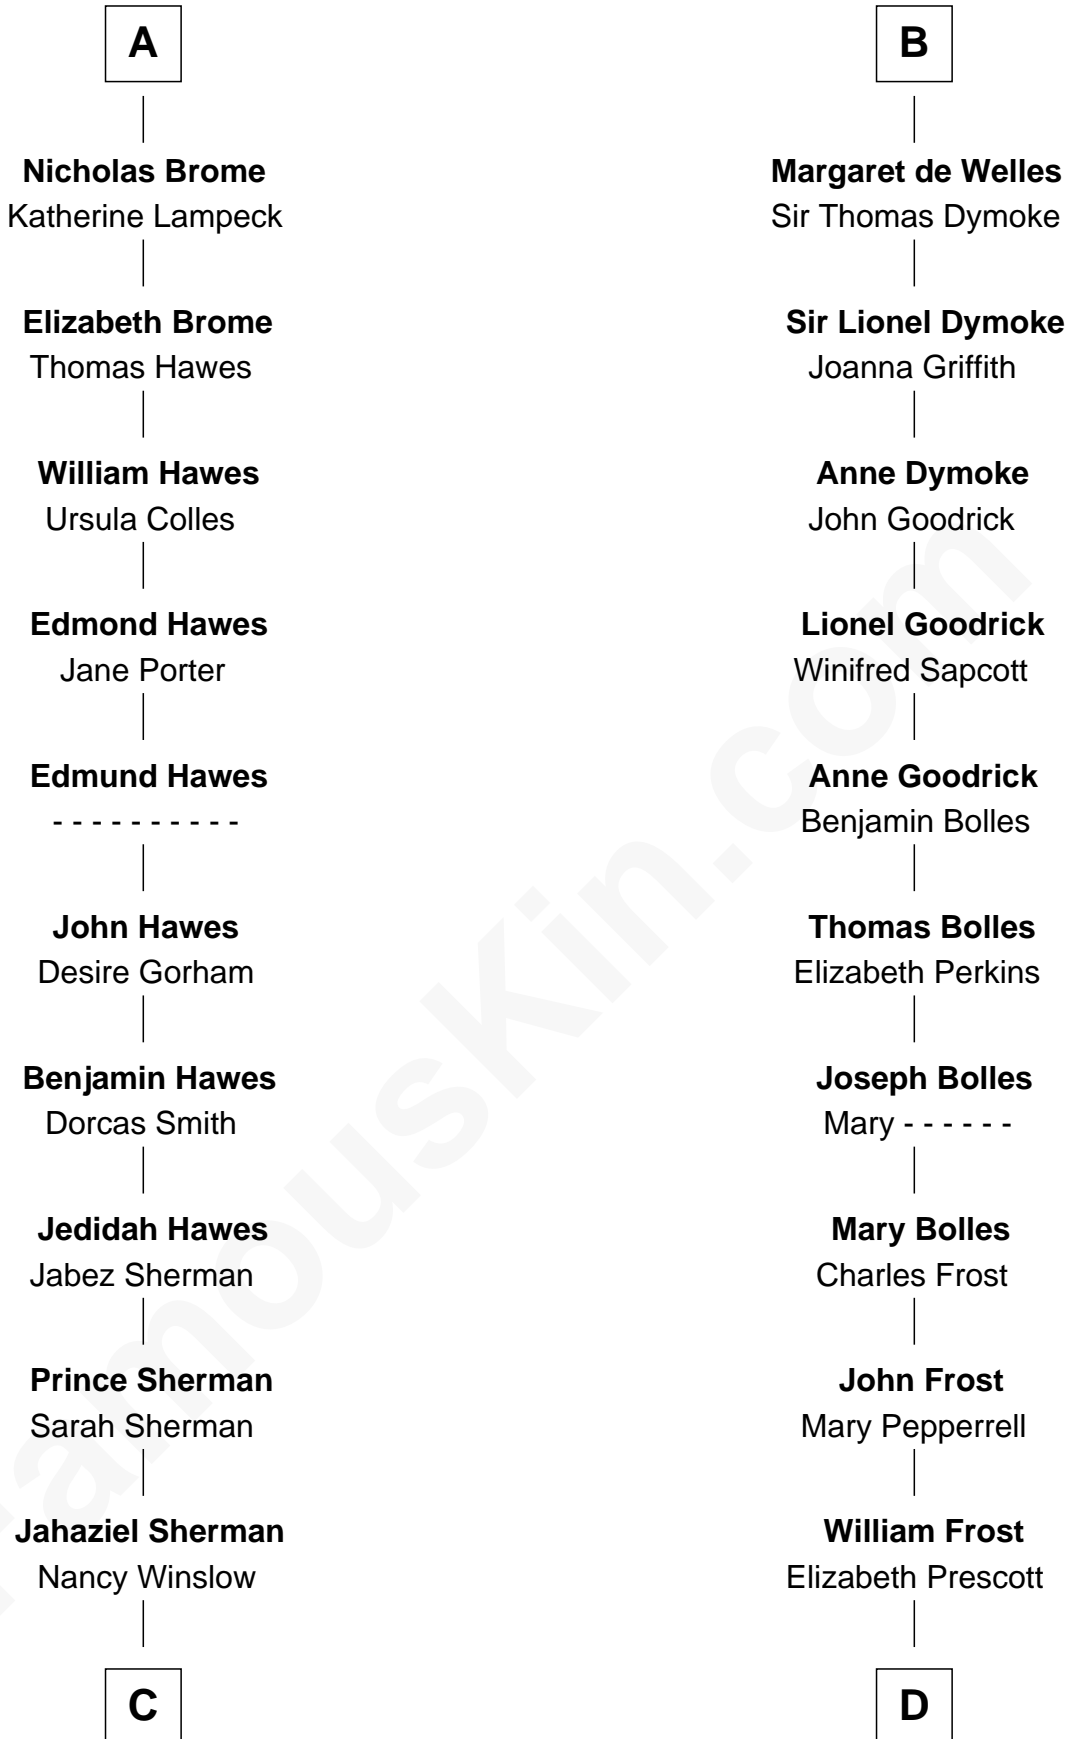

FamousKin.com Relationship Chart of

James Sherman

27th U.S. Vice-President

19th cousin 2 times removed of

Robert Frost

Poet and Playwright

C

Richard Winslow Sherman

Frances Lucretia Williams

Mary Frances Sherman

Richard Updike Sherman

James Sherman

27th U.S. Vice-President

D

William Frost

Sarah Holt