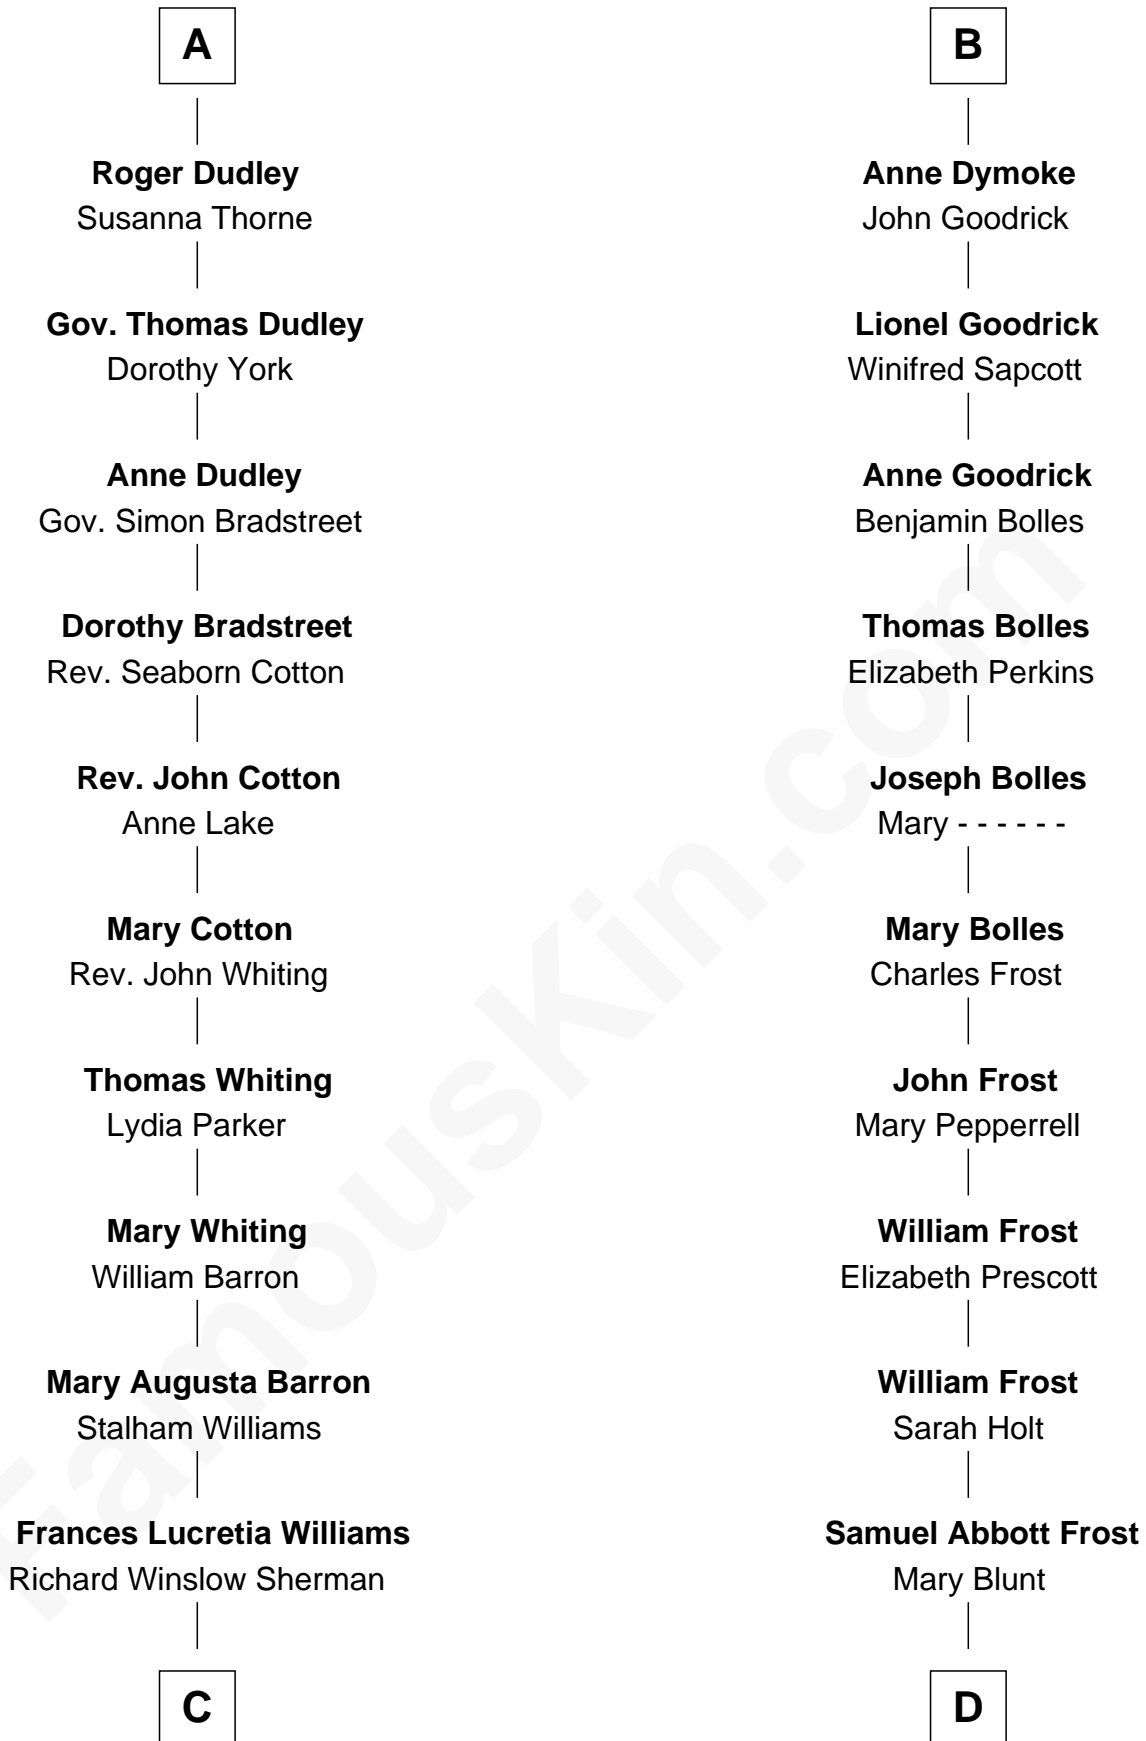

FamousKin.com Relationship Chart of

James Sherman

27th U.S. Vice-President

18th cousin 1 time removed of

Robert Frost

Poet and Playwright

Sir Maurice de Berkeley

Eve la Zouche

Sir Lionel de Welles

Joan de Waterton

Margaret de Welles

Sir Thomas Dymoke

Sir Lionel Dymoke

Joanna Griffith

B

C