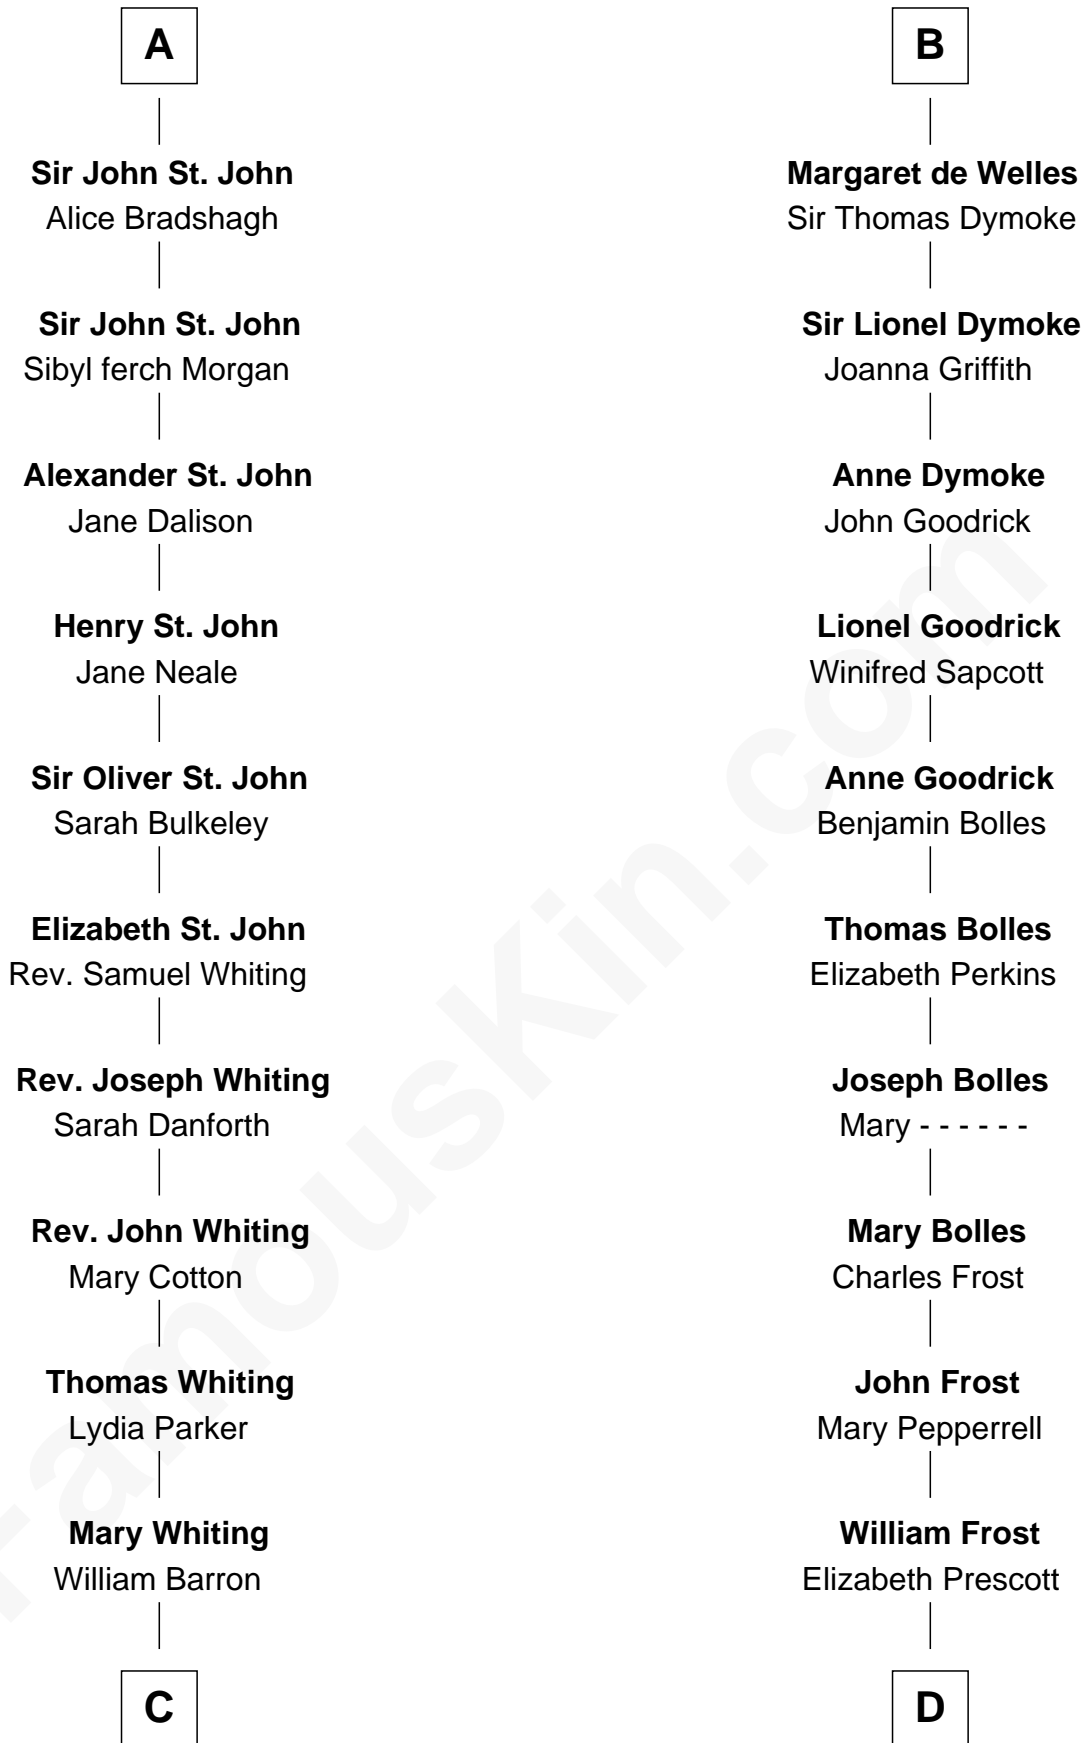

FamousKin.com Relationship Chart of

James Sherman

27th U.S. Vice-President

20th cousin 1 time removed of

Robert Frost

Poet and Playwright

C

Mary Augusta Barron
Stalham Williams

Frances Lucretia Williams
Richard Winslow Sherman

Mary Frances Sherman
Richard Updike Sherman

James Sherman
27th U.S. Vice-President

D

William Frost
Sarah Holt

Samuel Abbott Frost
Mary Blunt

William Prescott Frost
Judith Colcord