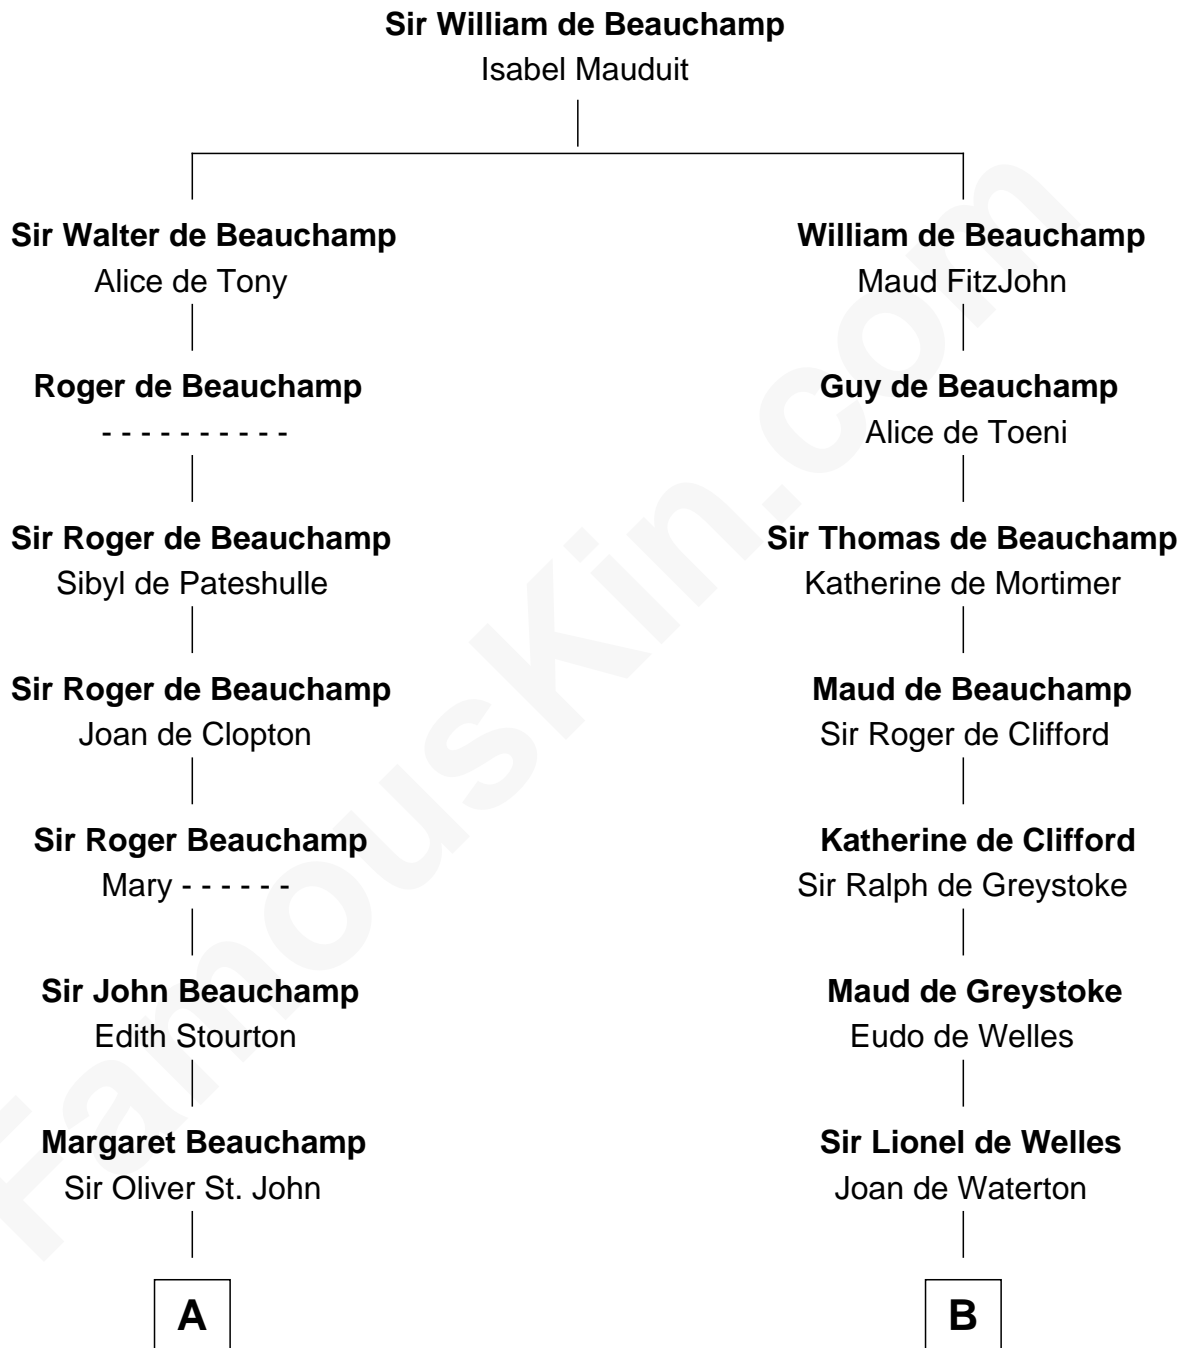

FamousKin.com Relationship Chart of

James Sherman

27th U.S. Vice-President

20th cousin 1 time removed of

Robert Frost

Poet and Playwright

C

Mary Augusta Barron
Stalham Williams

Frances Lucretia Williams
Richard Winslow Sherman

Mary Frances Sherman
Richard Updike Sherman

James Sherman
27th U.S. Vice-President

D

William Frost
Sarah Holt

Samuel Abbott Frost
Mary Blunt

William Prescott Frost
Judith Colcord