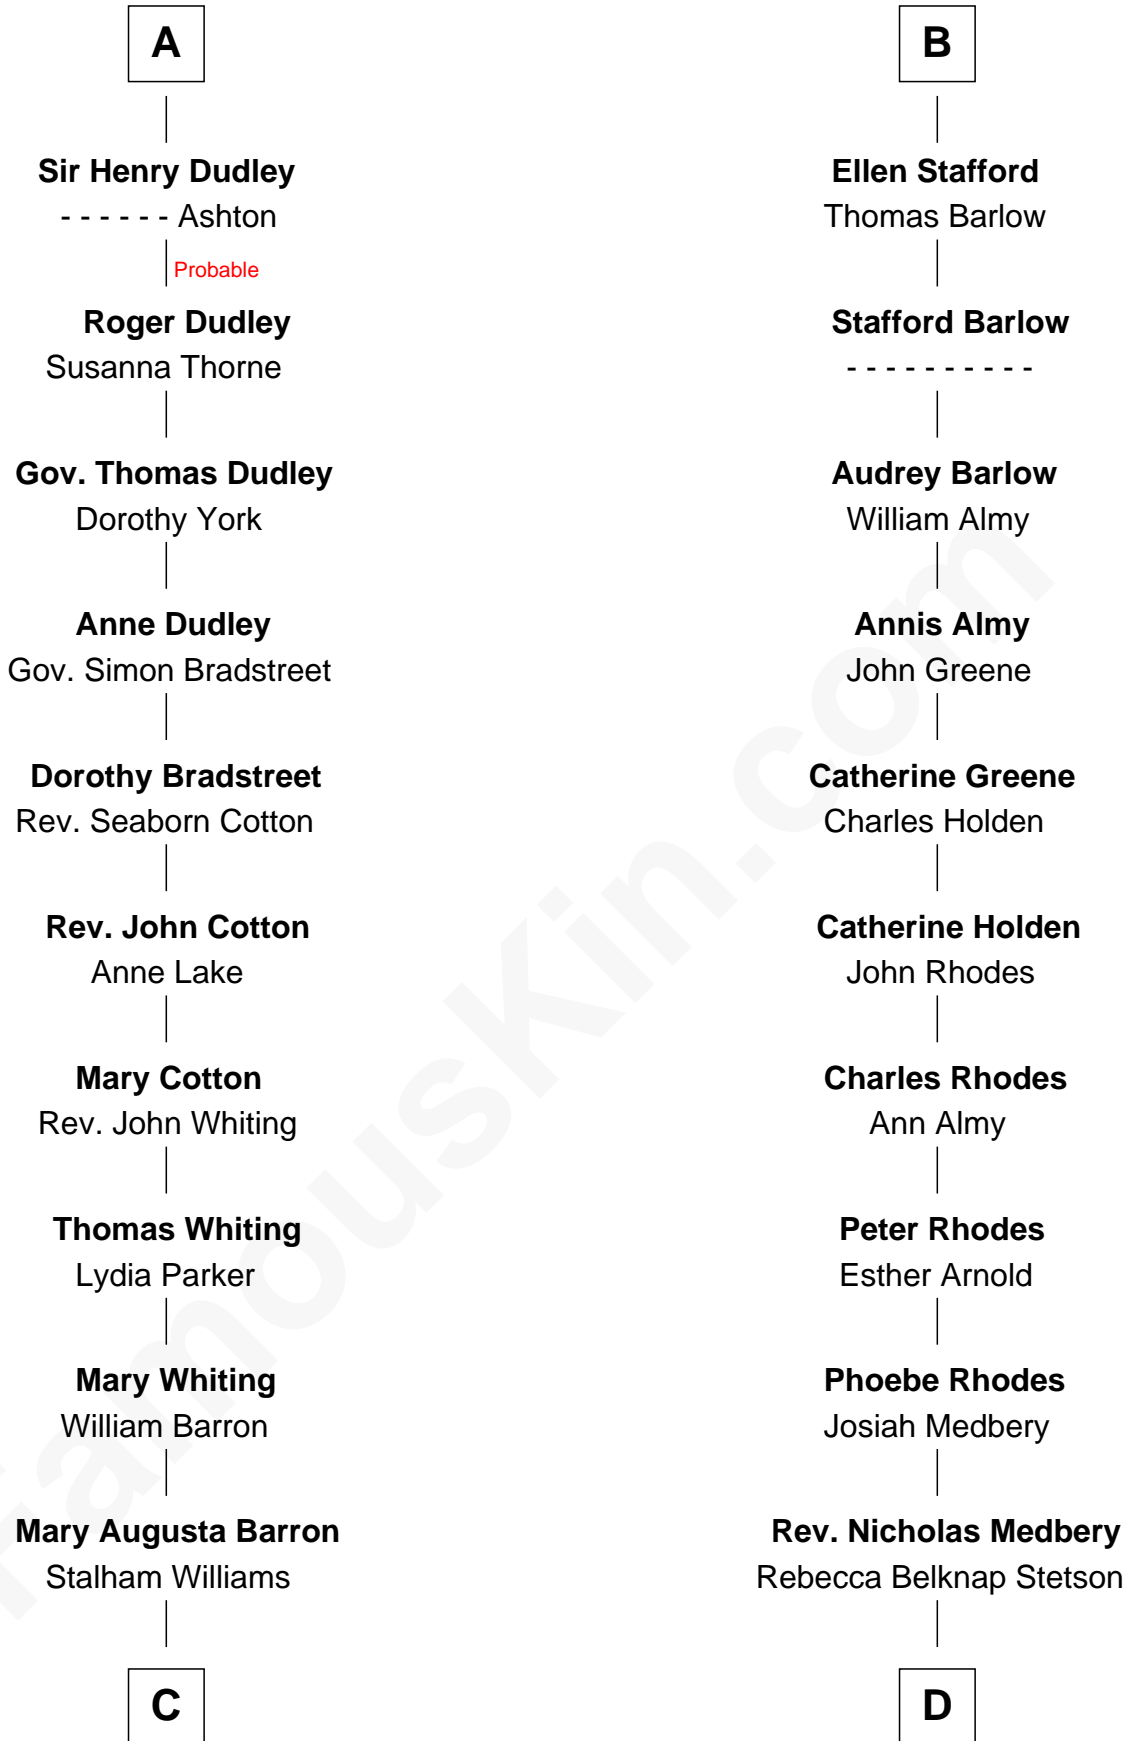

FamousKin.com Relationship Chart of

James Sherman

27th U.S. Vice-President

18th cousin 1 time removed of

Benton MacKaye

Co-Founder, Appalachian Trail

C

Frances Lucretia Williams
Richard Winslow Sherman

Mary Frances Sherman
Richard Updike Sherman

James Sherman
27th U.S. Vice-President

D

Mary Ellen Keith Medbery
James Morrison Steele MacKaye

Benton MacKaye
Co-Founder, Appalachian Trail

FamousKin.com