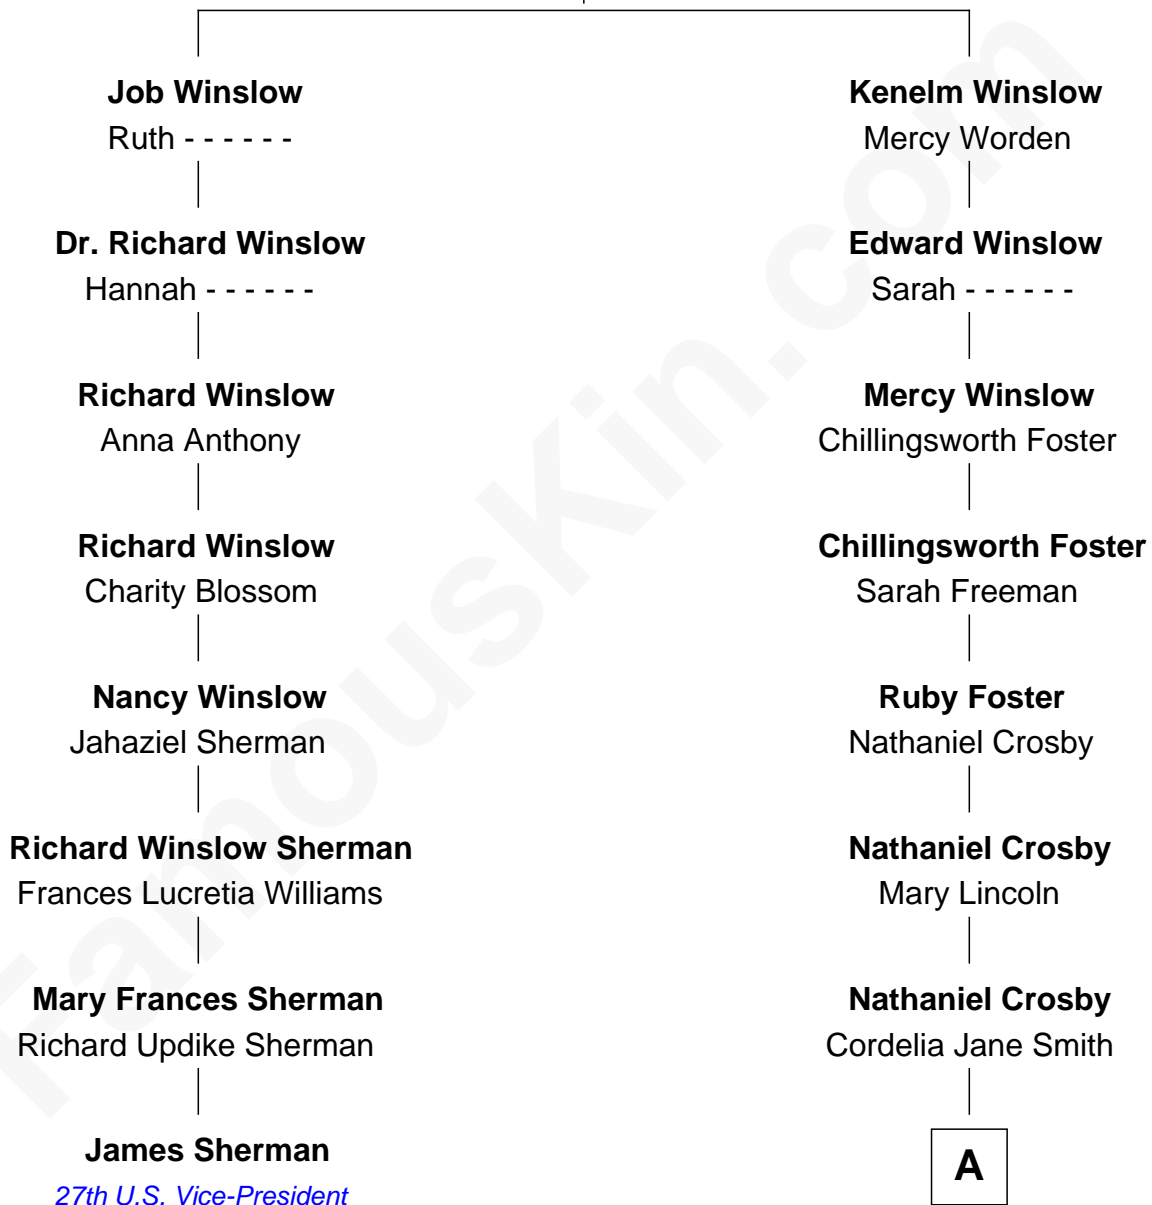

FamousKin.com Relationship Chart of

James Sherman

27th U.S. Vice-President

7th cousin 1 time removed of

Bing Crosby

Singer and Movie Actor

Kenelm Winslow

Ellen Newton

A

|
Harry Lincoln Crosby
Catherine Harrigan

|
Bing Crosby
Singer and Movie Actor

FamousKin.com