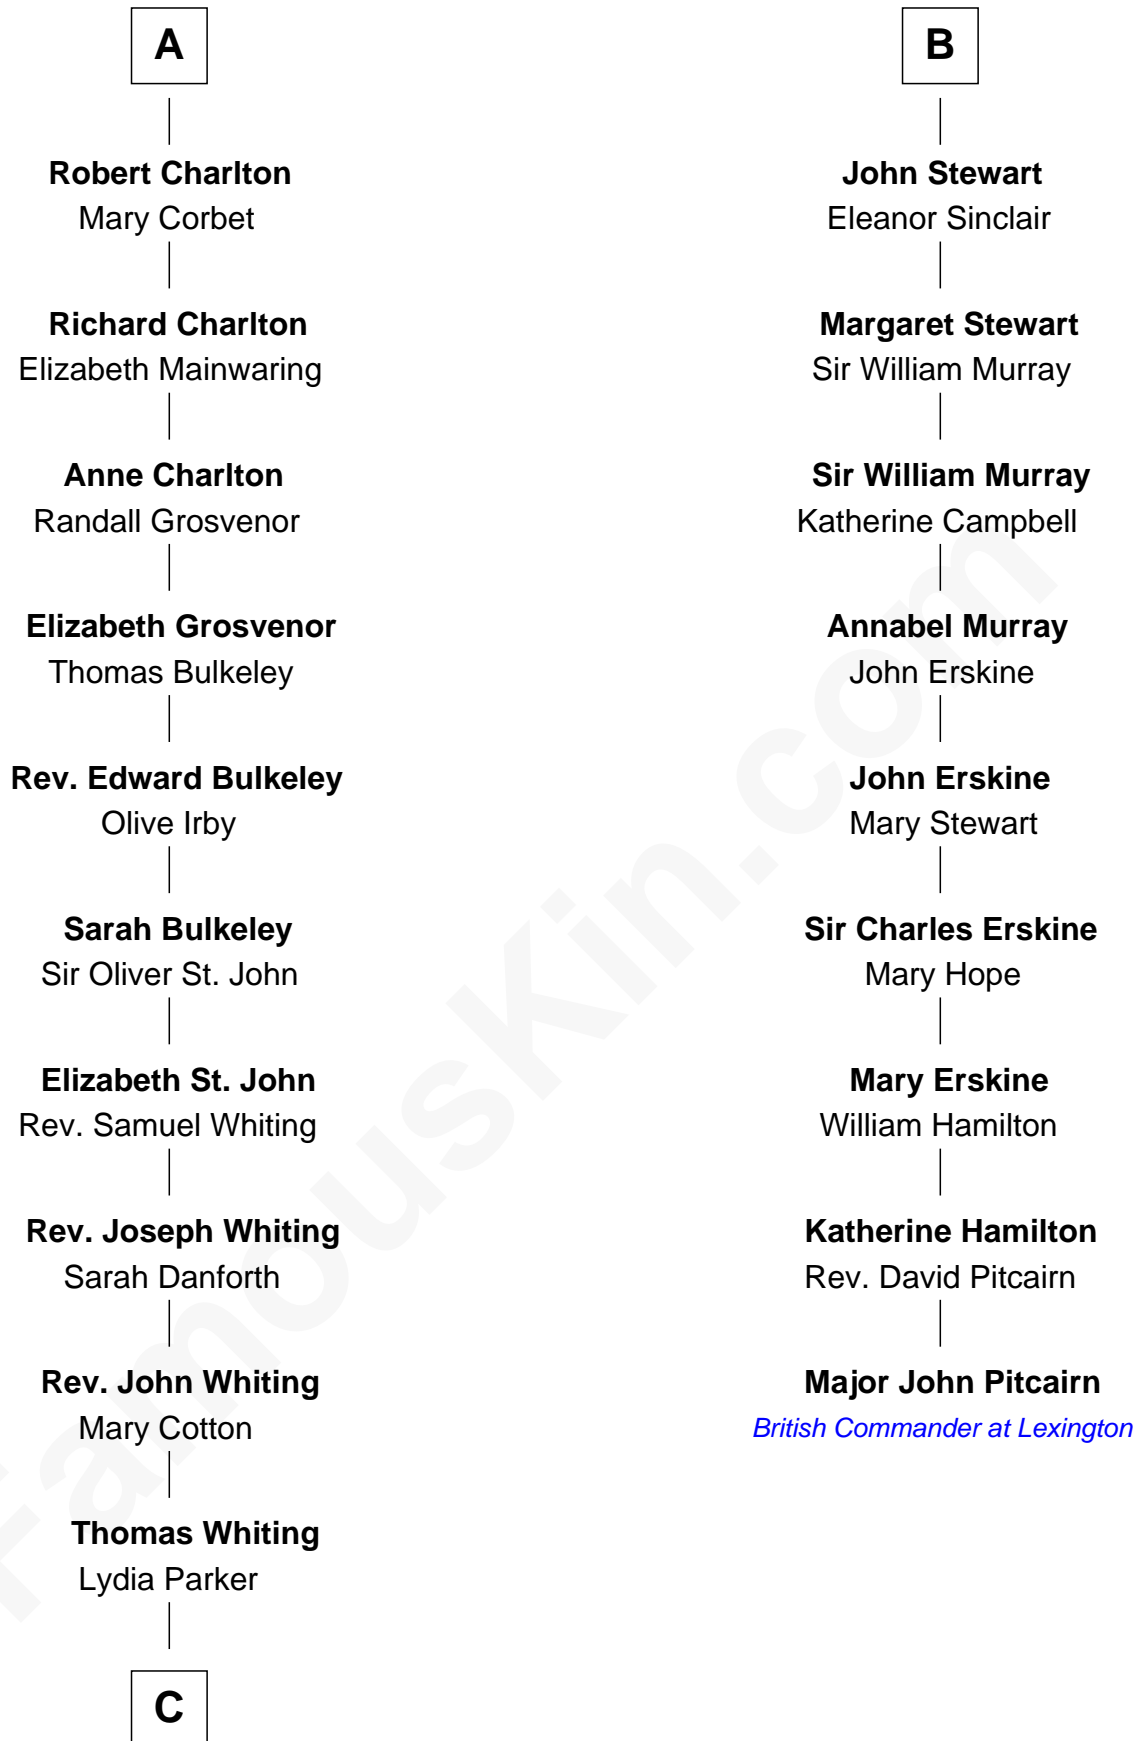

# FamousKin.com Relationship Chart of

**James Sherman**

*27th U.S. Vice-President*

15th cousin 6 times removed of

**Major John Pitcairn**

*British Commander at Battle of Lexington*

**C**

—  
**Mary Whiting**  
William Barron

—  
**Mary Augusta Barron**  
Stalham Williams

—  
**Frances Lucretia Williams**  
Richard Winslow Sherman

—  
**Mary Frances Sherman**  
Richard Updike Sherman

—  
**James Sherman**  
*27th U.S. Vice-President*