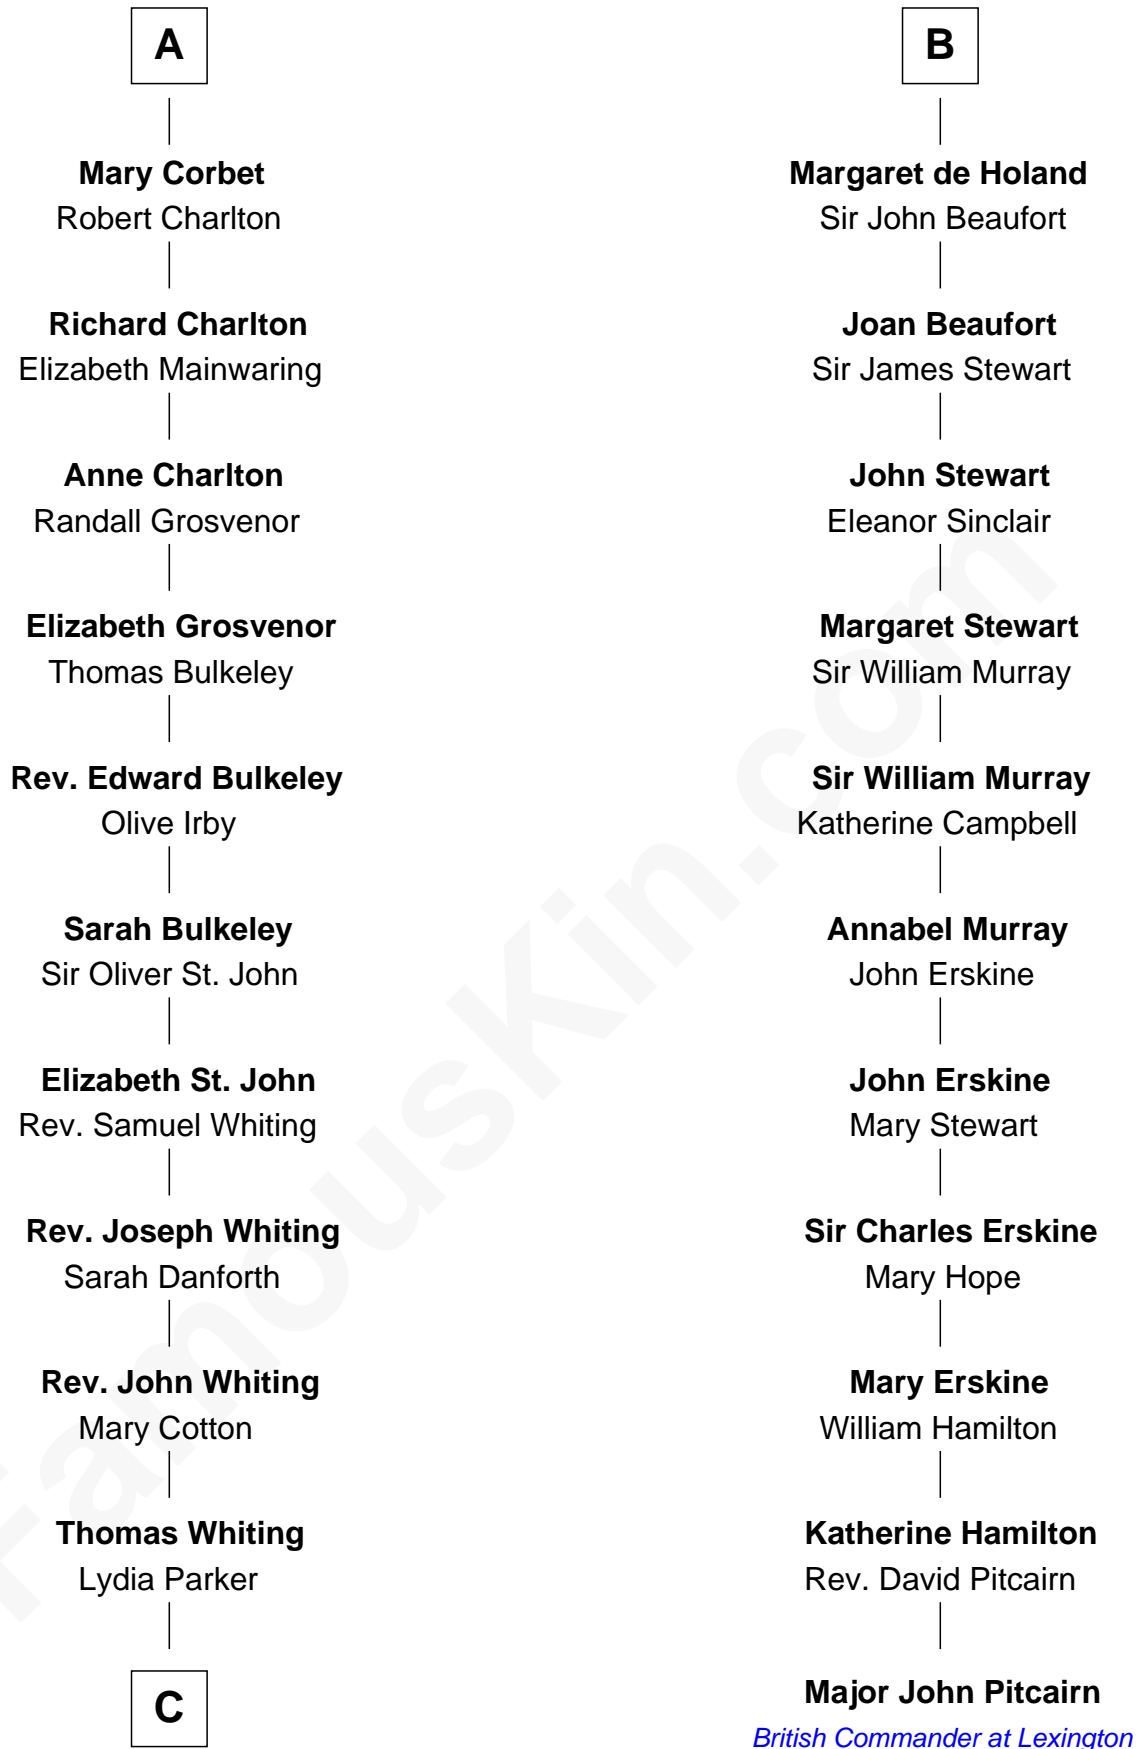

FamousKin.com Relationship Chart of

James Sherman

27th U.S. Vice-President

17th cousin 4 times removed of

Major John Pitcairn

British Commander at Battle of Lexington

C

—
Mary Whiting
William Barron

—
Mary Augusta Barron
Stalham Williams

—
Frances Lucretia Williams
Richard Winslow Sherman

—
Mary Frances Sherman
Richard Updike Sherman

—
James Sherman
27th U.S. Vice-President

FamousKin.com