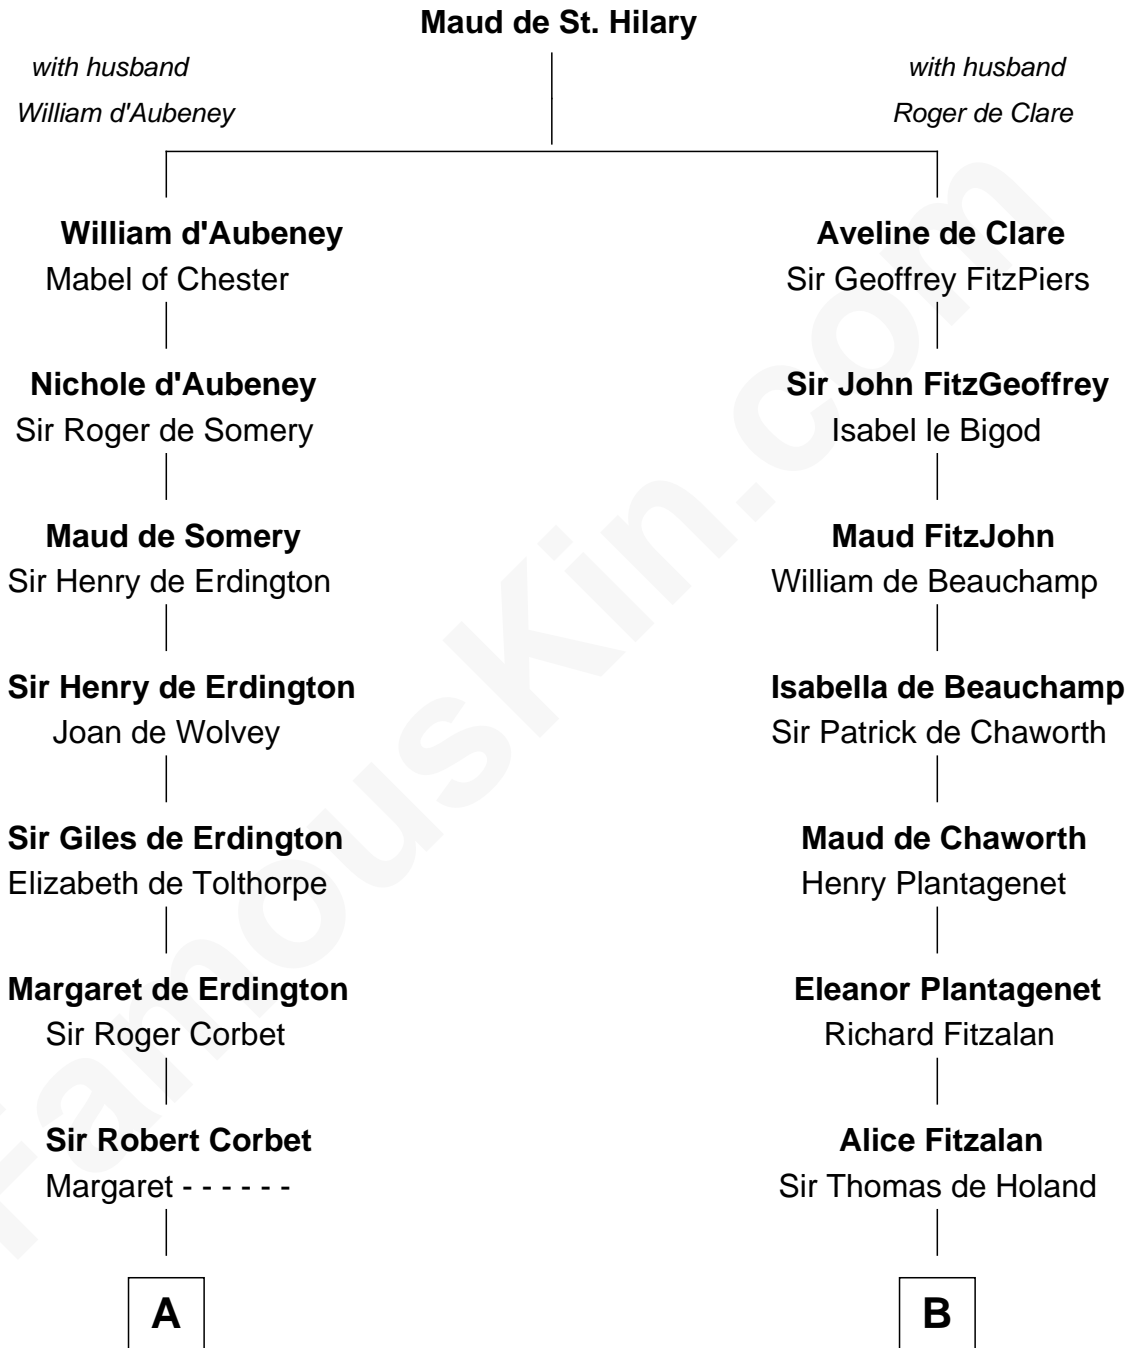

FamousKin.com Relationship Chart of

James Sherman

27th U.S. Vice-President

17th cousin 4 times removed of

Major John Pitcairn

British Commander at Battle of Lexington

C

—
Mary Whiting
William Barron

—
Mary Augusta Barron
Stalham Williams

—
Frances Lucretia Williams
Richard Winslow Sherman

—
Mary Frances Sherman
Richard Updike Sherman

—
James Sherman
27th U.S. Vice-President

FamousKin.com