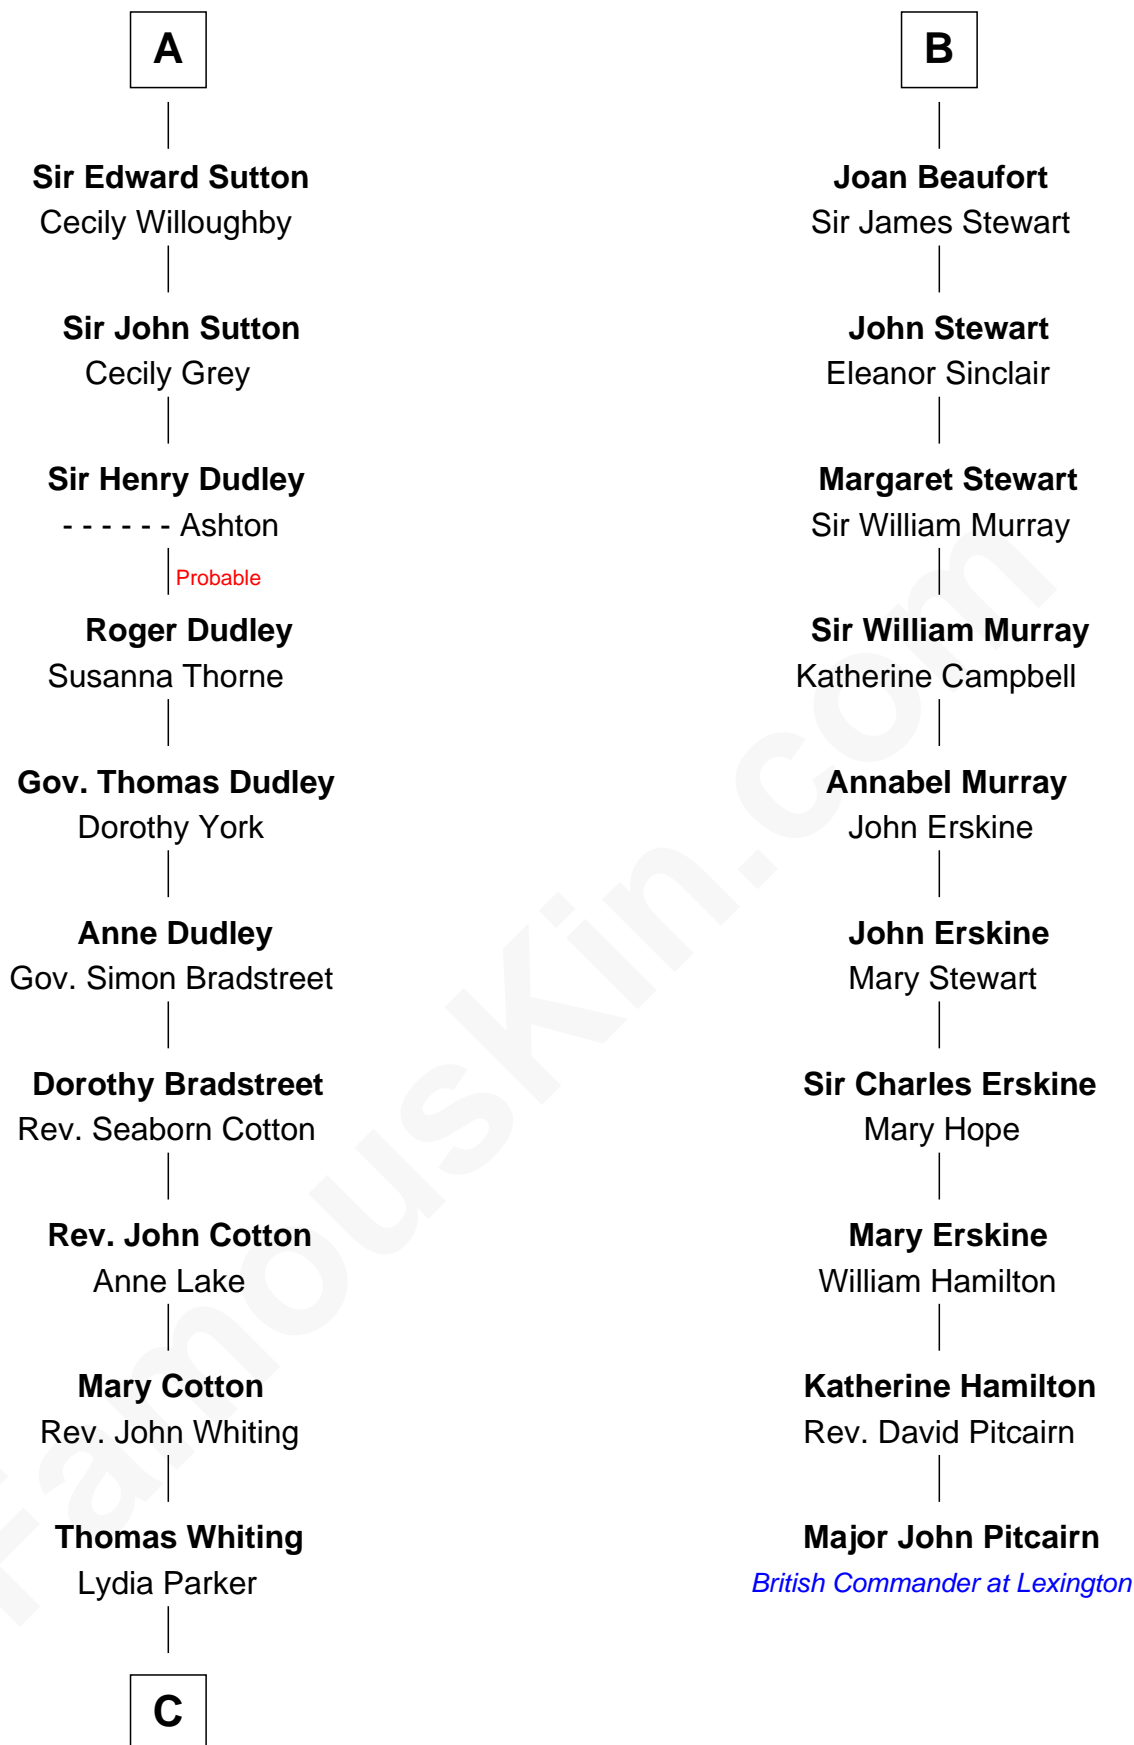

FamousKin.com Relationship Chart of

James Sherman

27th U.S. Vice-President

16th cousin 5 times removed of

Major John Pitcairn

British Commander at Battle of Lexington

C

—
Mary Whiting
William Barron

—
Mary Augusta Barron
Stalham Williams

—
Frances Lucretia Williams
Richard Winslow Sherman

—
Mary Frances Sherman
Richard Updike Sherman

—
James Sherman
27th U.S. Vice-President

FamousKin.com