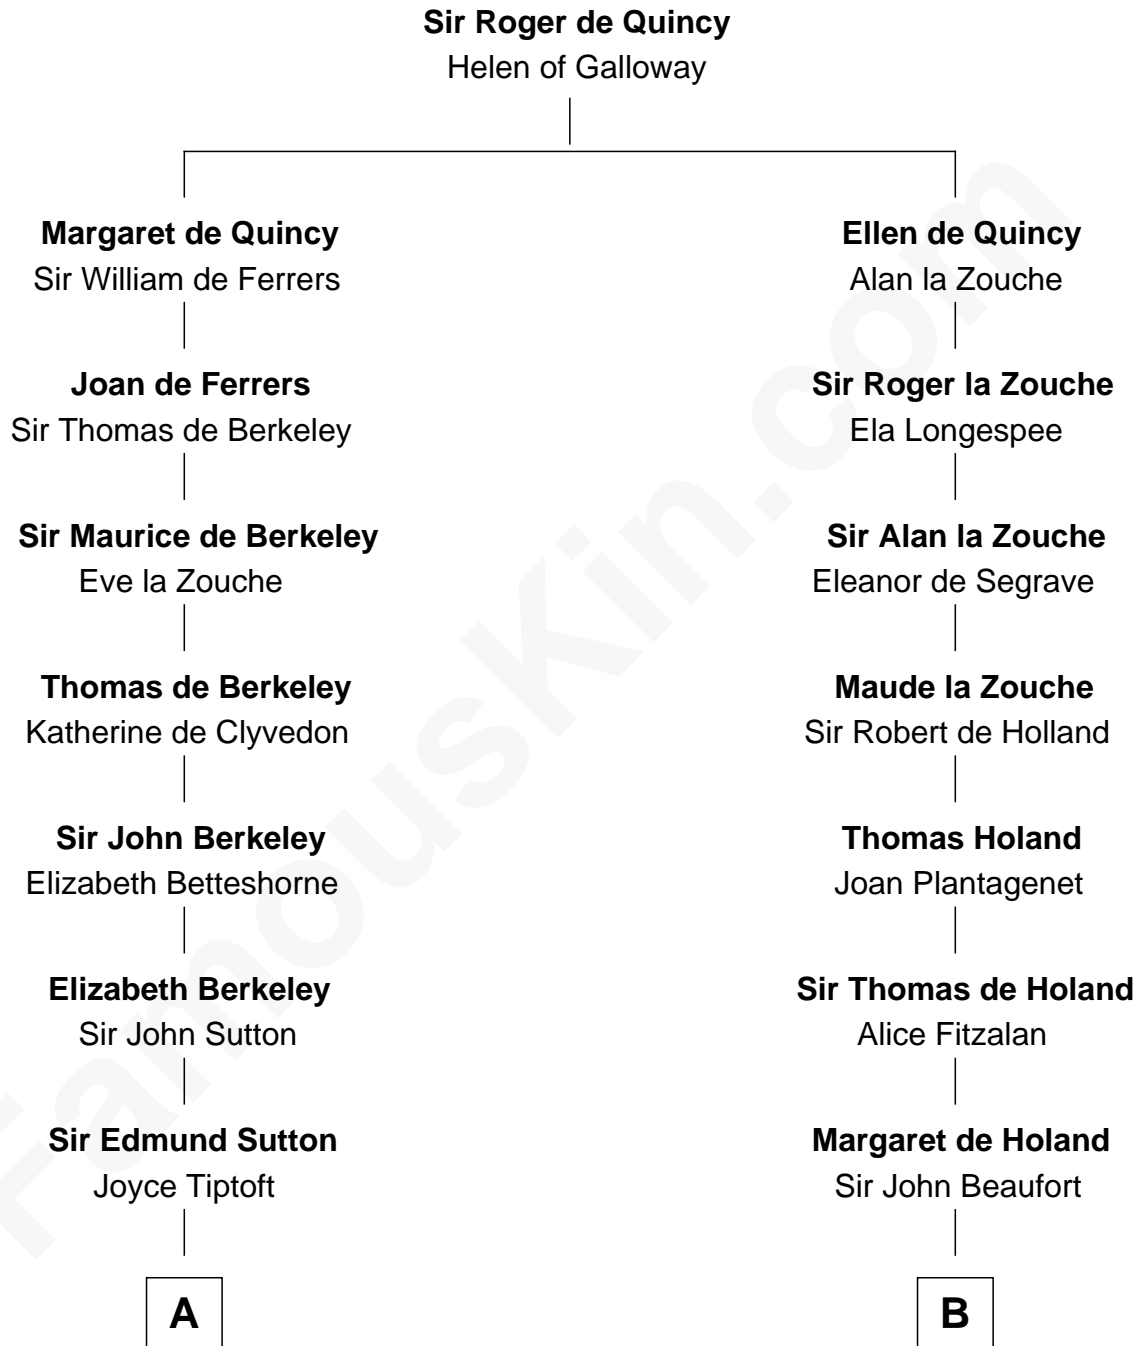

FamousKin.com Relationship Chart of

James Sherman

27th U.S. Vice-President

16th cousin 5 times removed of

Major John Pitcairn

British Commander at Battle of Lexington

C

—
Mary Whiting
William Barron

—
Mary Augusta Barron
Stalham Williams

—
Frances Lucretia Williams
Richard Winslow Sherman

—
Mary Frances Sherman
Richard Updike Sherman

—
James Sherman
27th U.S. Vice-President

FamousKin.com