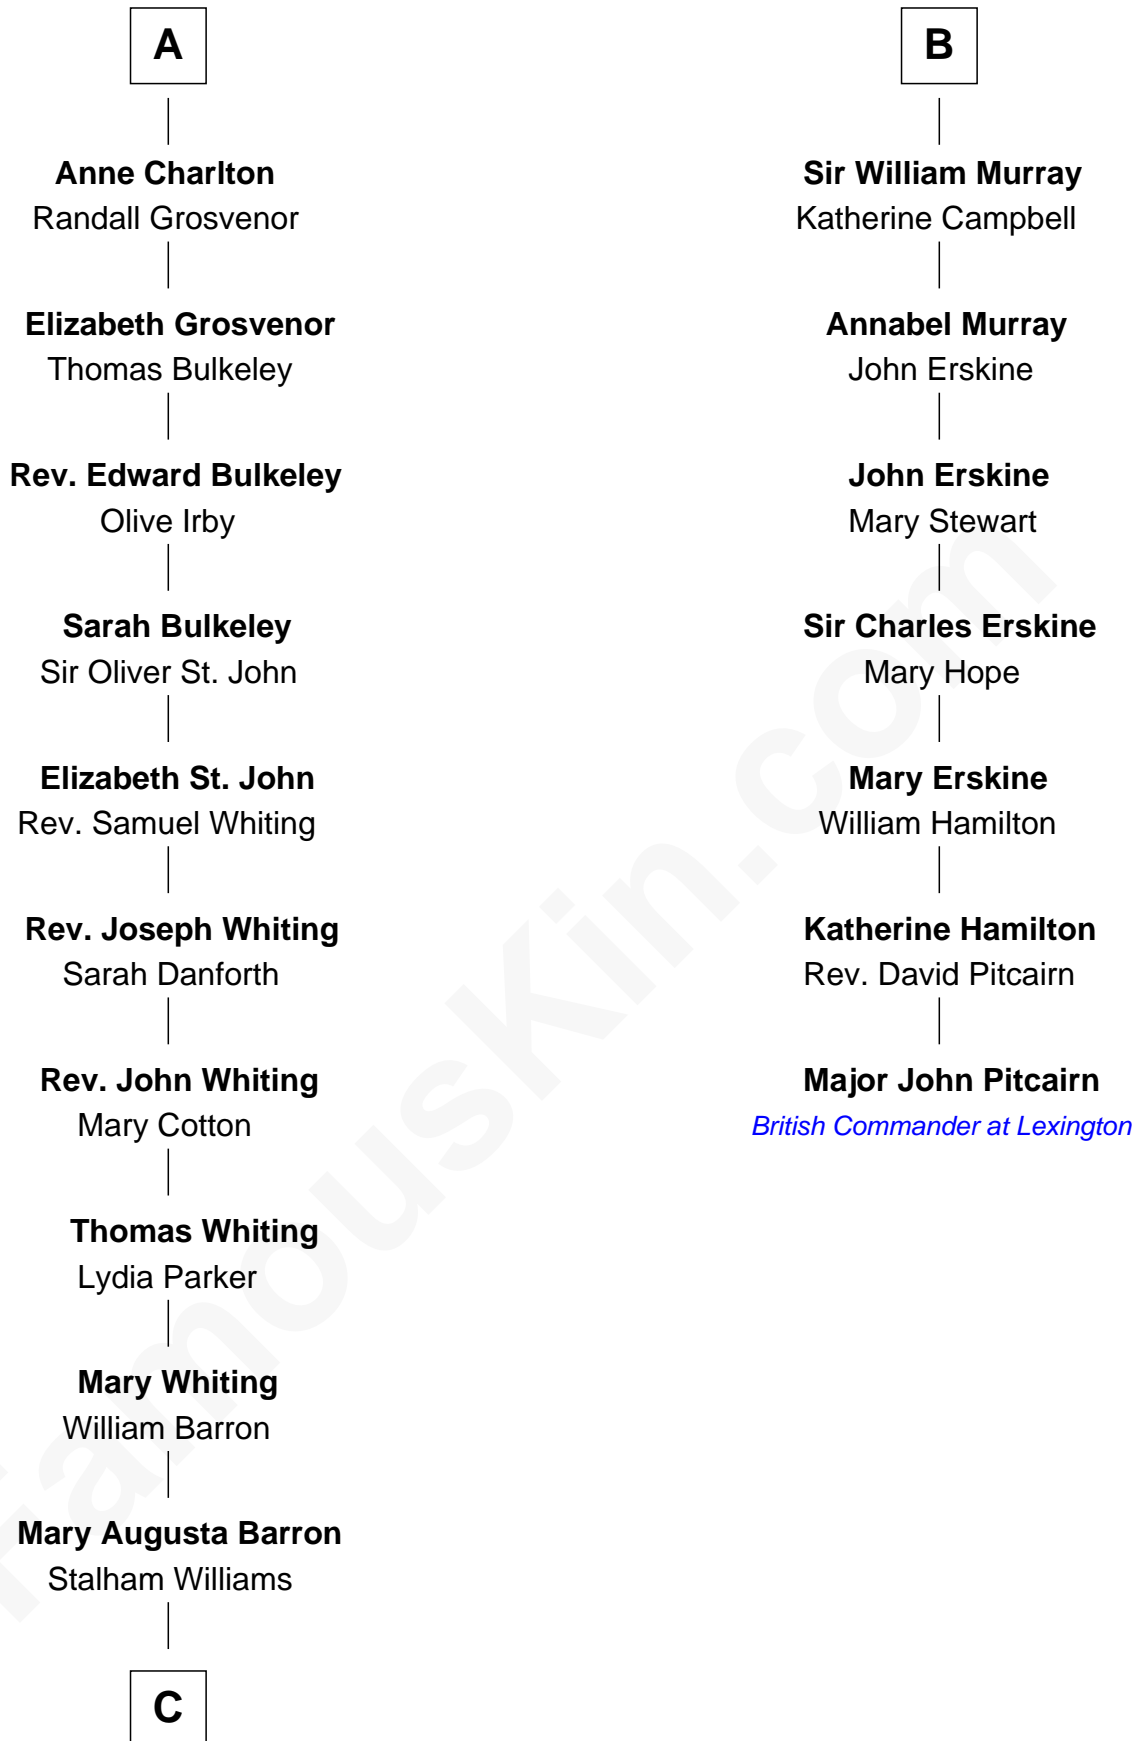

FamousKin.com Relationship Chart of

James Sherman

27th U.S. Vice-President

13th cousin 6 times removed of

Major John Pitcairn

British Commander at Battle of Lexington

Sir Alan la Zouche
Eleanor de Segrave

C

—
Frances Lucretia Williams

Richard Winslow Sherman

—
Mary Frances Sherman

Richard Updike Sherman

—
James Sherman

27th U.S. Vice-President

FamousKin.com