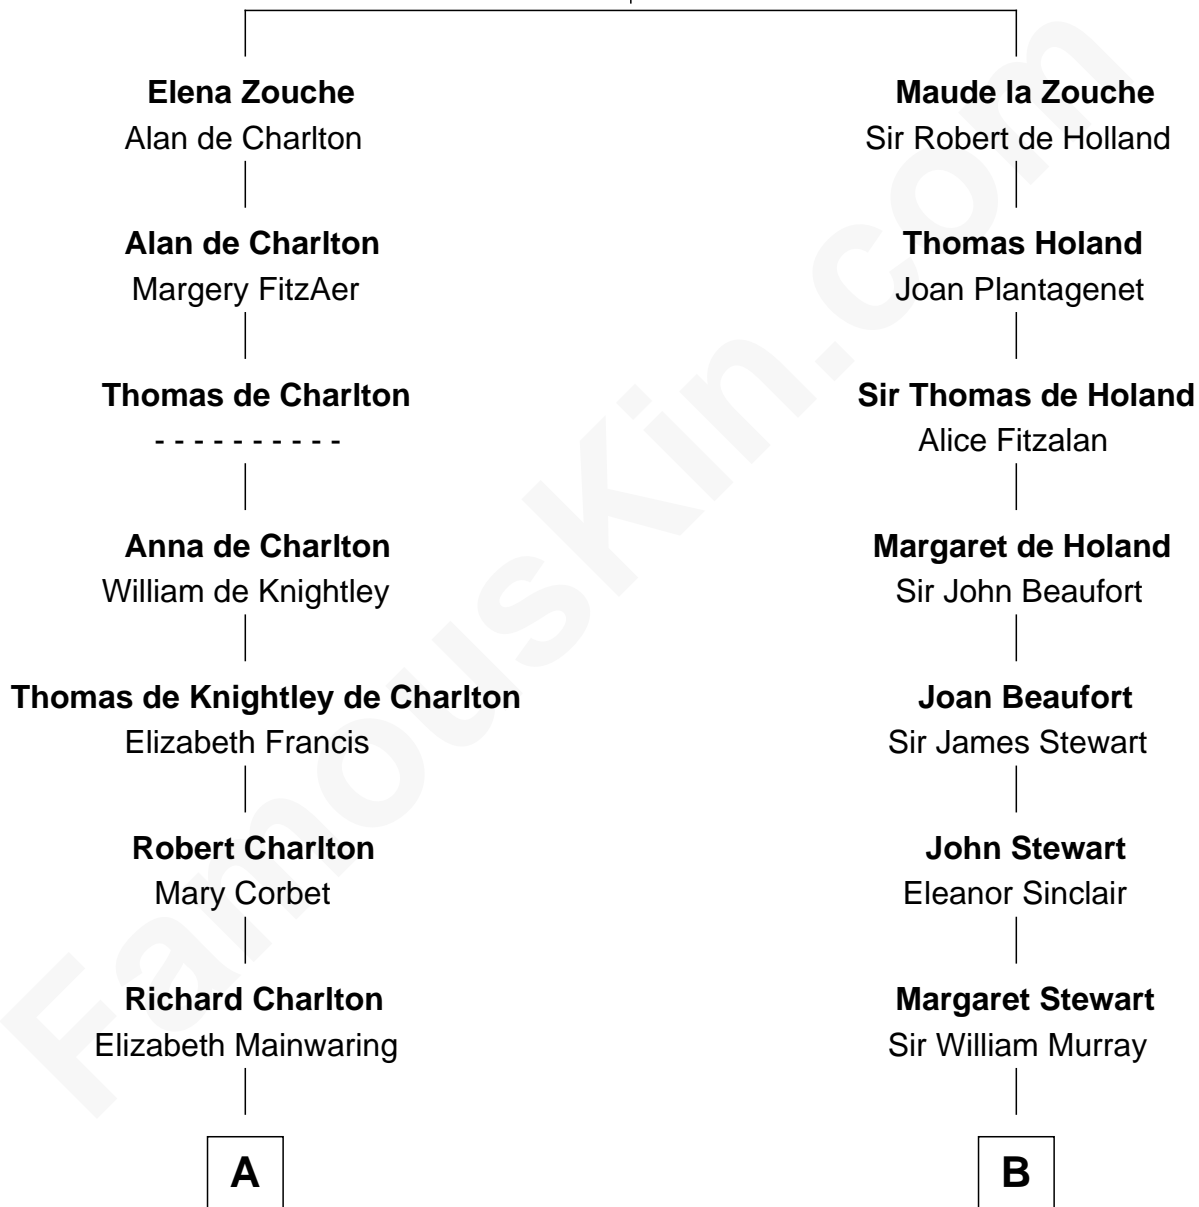

FamousKin.com Relationship Chart of

James Sherman

27th U.S. Vice-President

13th cousin 6 times removed of

Major John Pitcairn

British Commander at Battle of Lexington

Sir Alan la Zouche
Eleanor de Segrave

C

—
Frances Lucretia Williams

Richard Winslow Sherman

—
Mary Frances Sherman

Richard Updike Sherman

—
James Sherman

27th U.S. Vice-President

FamousKin.com