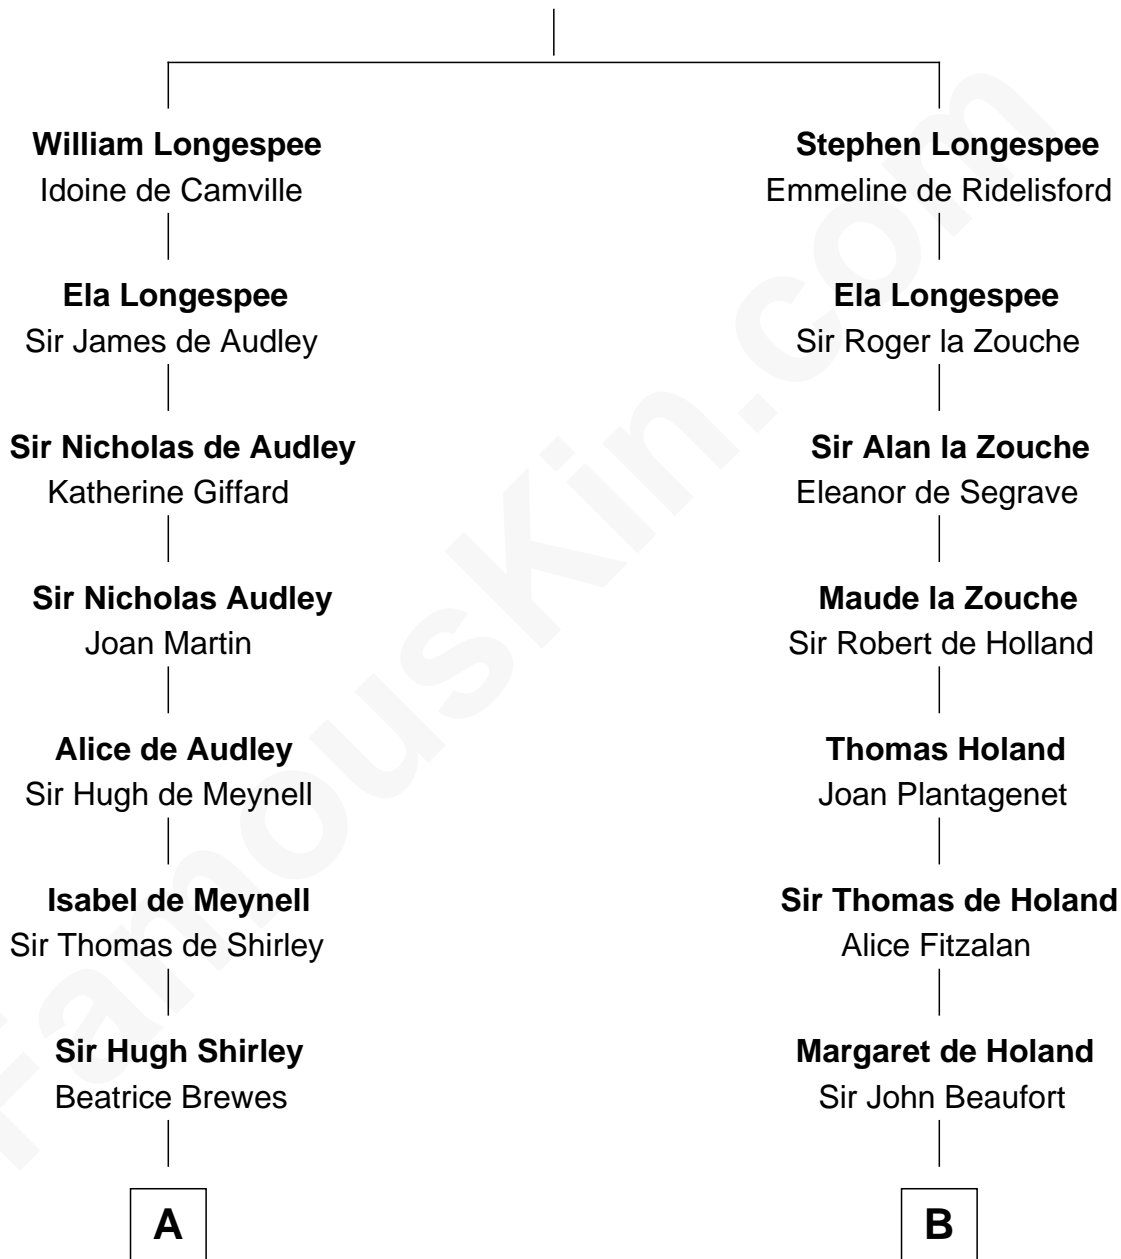

# FamousKin.com Relationship Chart of

**James Sherman**

*27th U.S. Vice-President*

16th cousin 5 times removed of

**Major John Pitcairn**

*British Commander at Battle of Lexington*

**Sir William Longespee**

Ela of Salisbury

**C**

Prince Sherman

Sarah Sherman

Jahaziel Sherman

Nancy Winslow

Richard Winslow Sherman

Frances Lucretia Williams