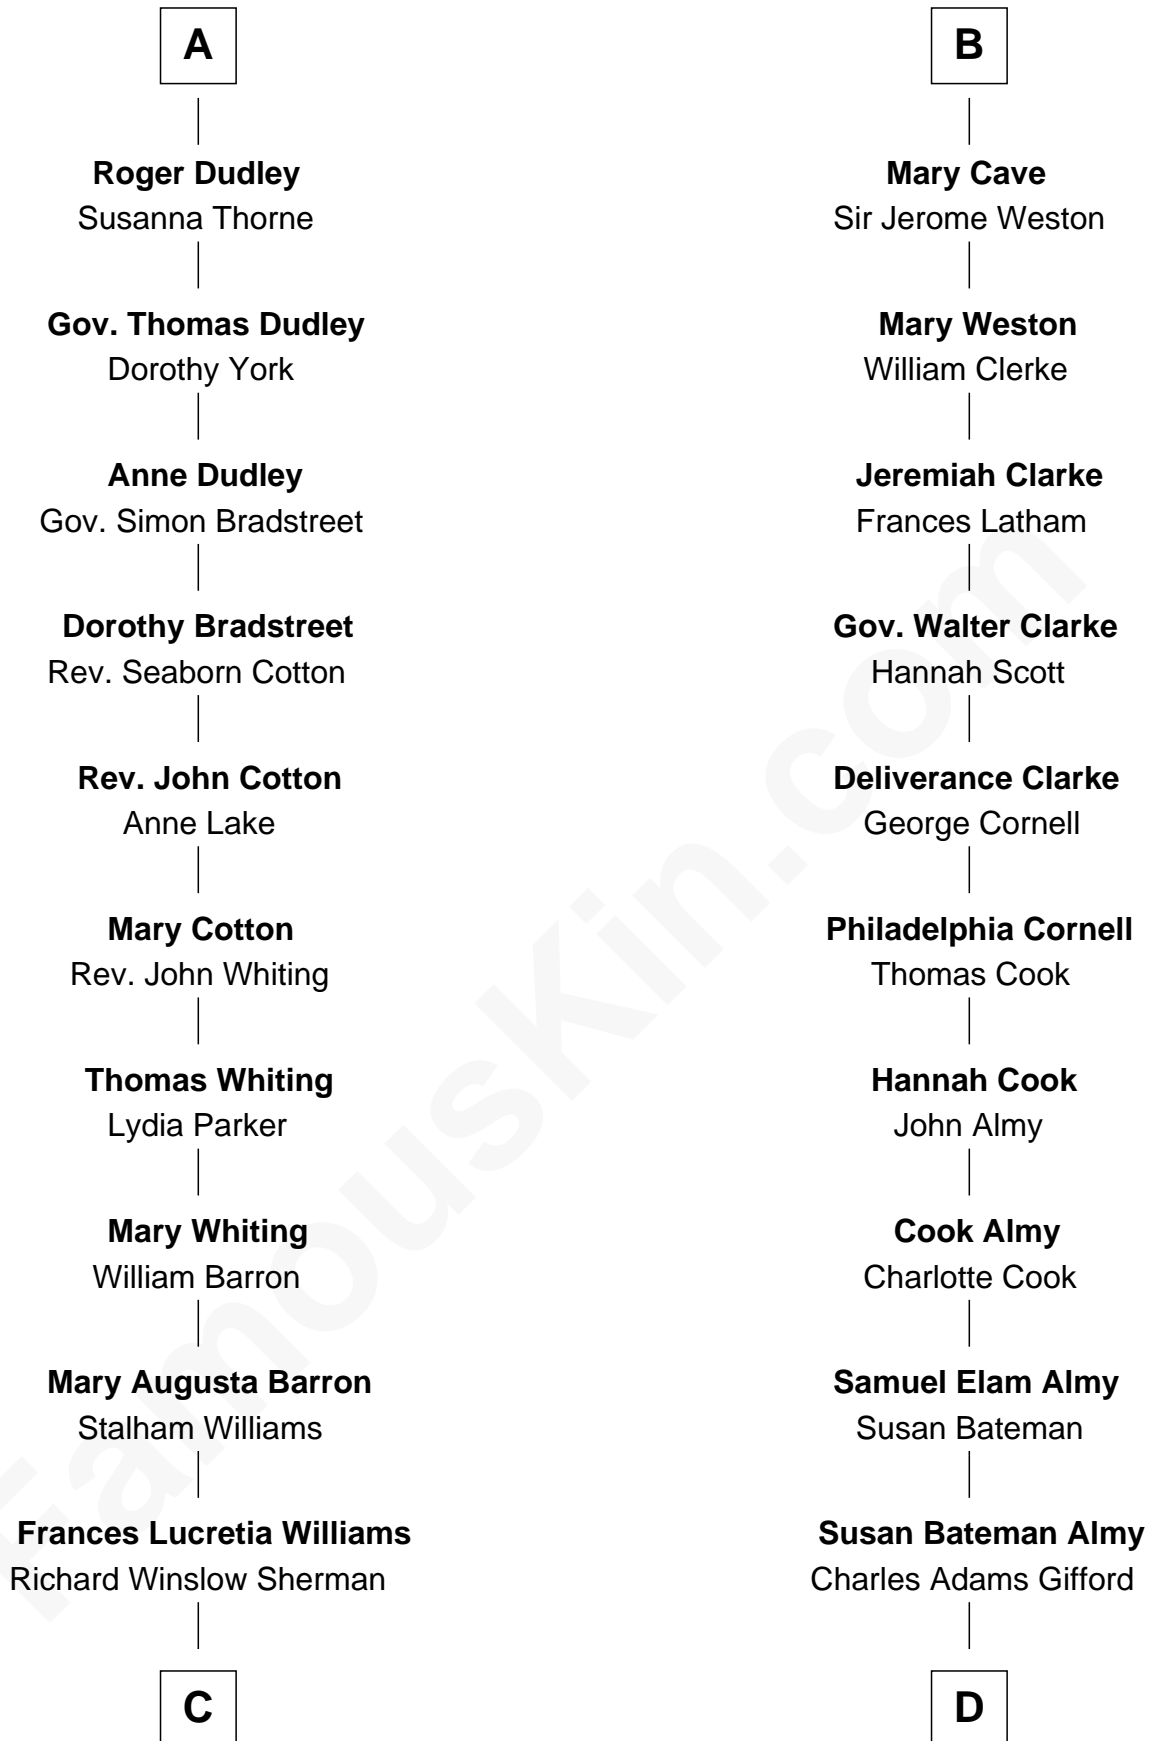

# FamousKin.com Relationship Chart of

**James Sherman**

*27th U.S. Vice-President*

18th cousin 1 time removed of

**Marilyn Monroe**

*Actress, Model, and Singer*

**Sir Reynold de Grey**

Eleanor le Strange

**Sir Reynold Grey**

Margaret de Ros

**Margaret Grey**

Sir William Bonville

**William Bonville**

Elizabeth Harington

**William Bonville**

Katherine Neville

**Elizabeth Boteler**

Thomas Lovett

**Thomas Lovett**

Anne Danvers

**Elizabeth Lovett**

Anthony Cave

**B**

**C**

**Mary Frances Sherman**  
Richard Updike Sherman

**James Sherman**  
*27th U.S. Vice-President*

**D**

**Frederick Almy Gifford**  
Elizabeth Easton Tennant

**Charles Stanley Gifford**  
Gladys Pearl Monroe