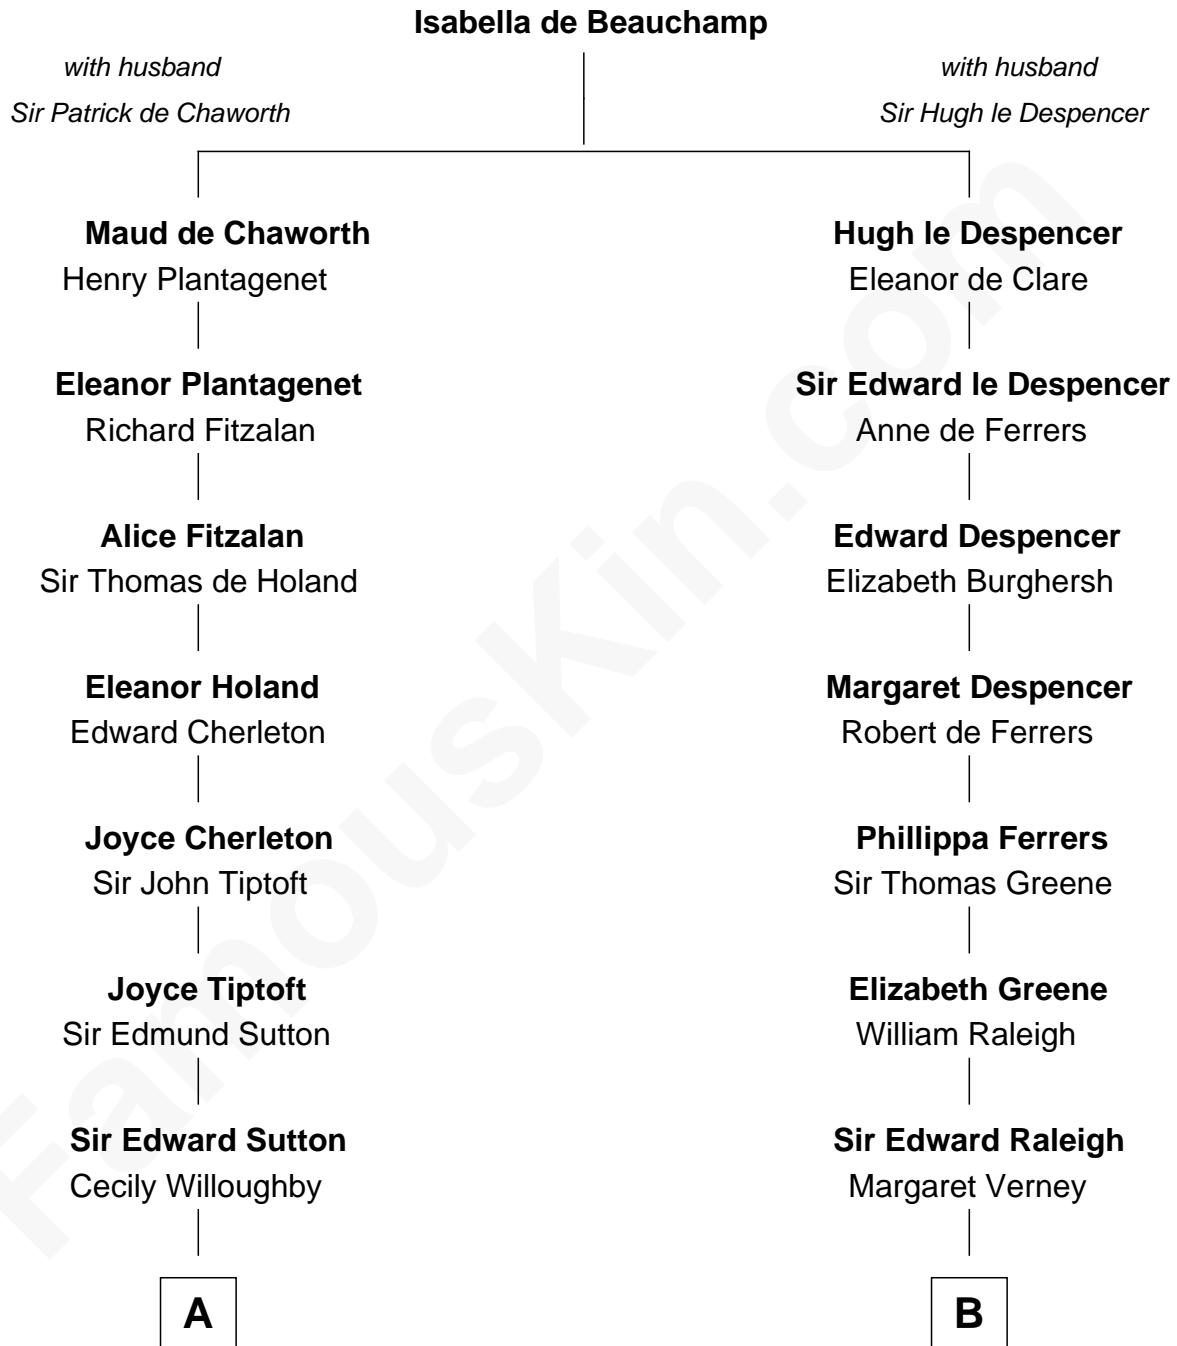

FamousKin.com Relationship Chart of

James Sherman

27th U.S. Vice-President

20th cousin 1 time removed of

Marilyn Monroe

Actress, Model, and Singer

C

Mary Augusta Barron
Stalham Williams

Frances Lucretia Williams
Richard Winslow Sherman

Mary Frances Sherman
Richard Updike Sherman

James Sherman
27th U.S. Vice-President

D

Samuel Elam Almy
Susan Bateman

Susan Bateman Almy
Charles Adams Gifford

Frederick Almy Gifford
Elizabeth Easton Tennant

Charles Stanley Gifford
Gladys Pearl Monroe

Marilyn Monroe
Actress, Model, and Singer