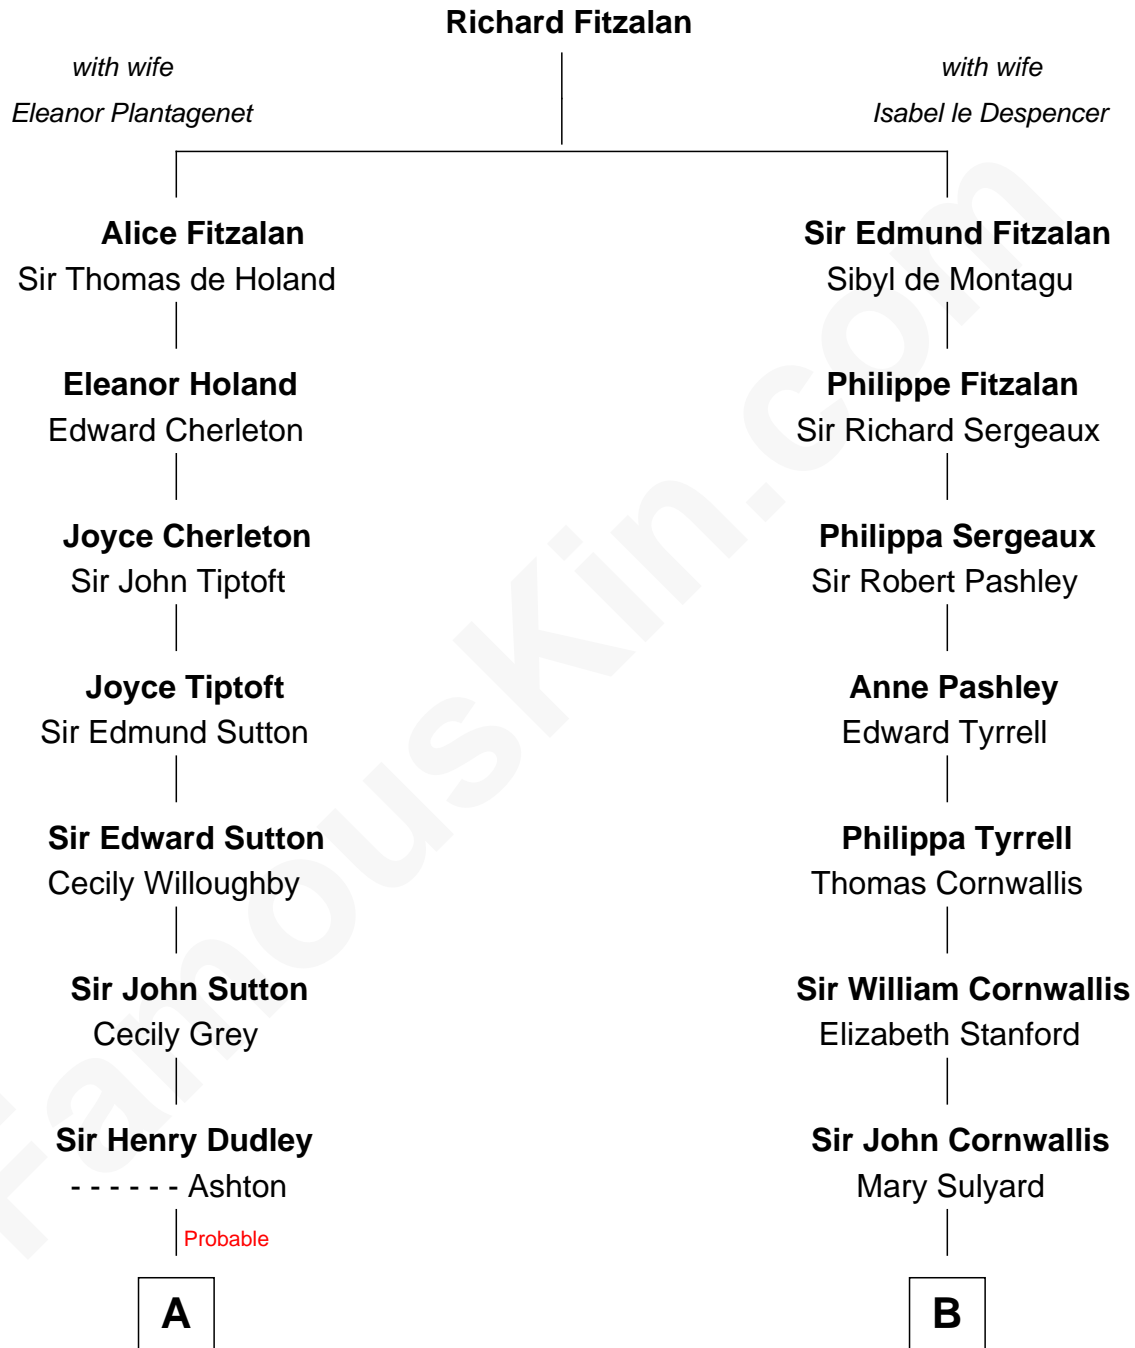

FamousKin.com Relationship Chart of

James Sherman

27th U.S. Vice-President

18th cousin 2 times removed of

Marilyn Monroe

Actress, Model, and Singer

C

Mary Frances Sherman
Richard Updike Sherman

James Sherman
27th U.S. Vice-President

D

Elizabeth Cutting Easton
William Congdon Tennant

Elizabeth Easton Tennant
Frederick Almy Gifford

Charles Stanley Gifford
Gladys Pearl Monroe

Marilyn Monroe
Actress, Model, and Singer