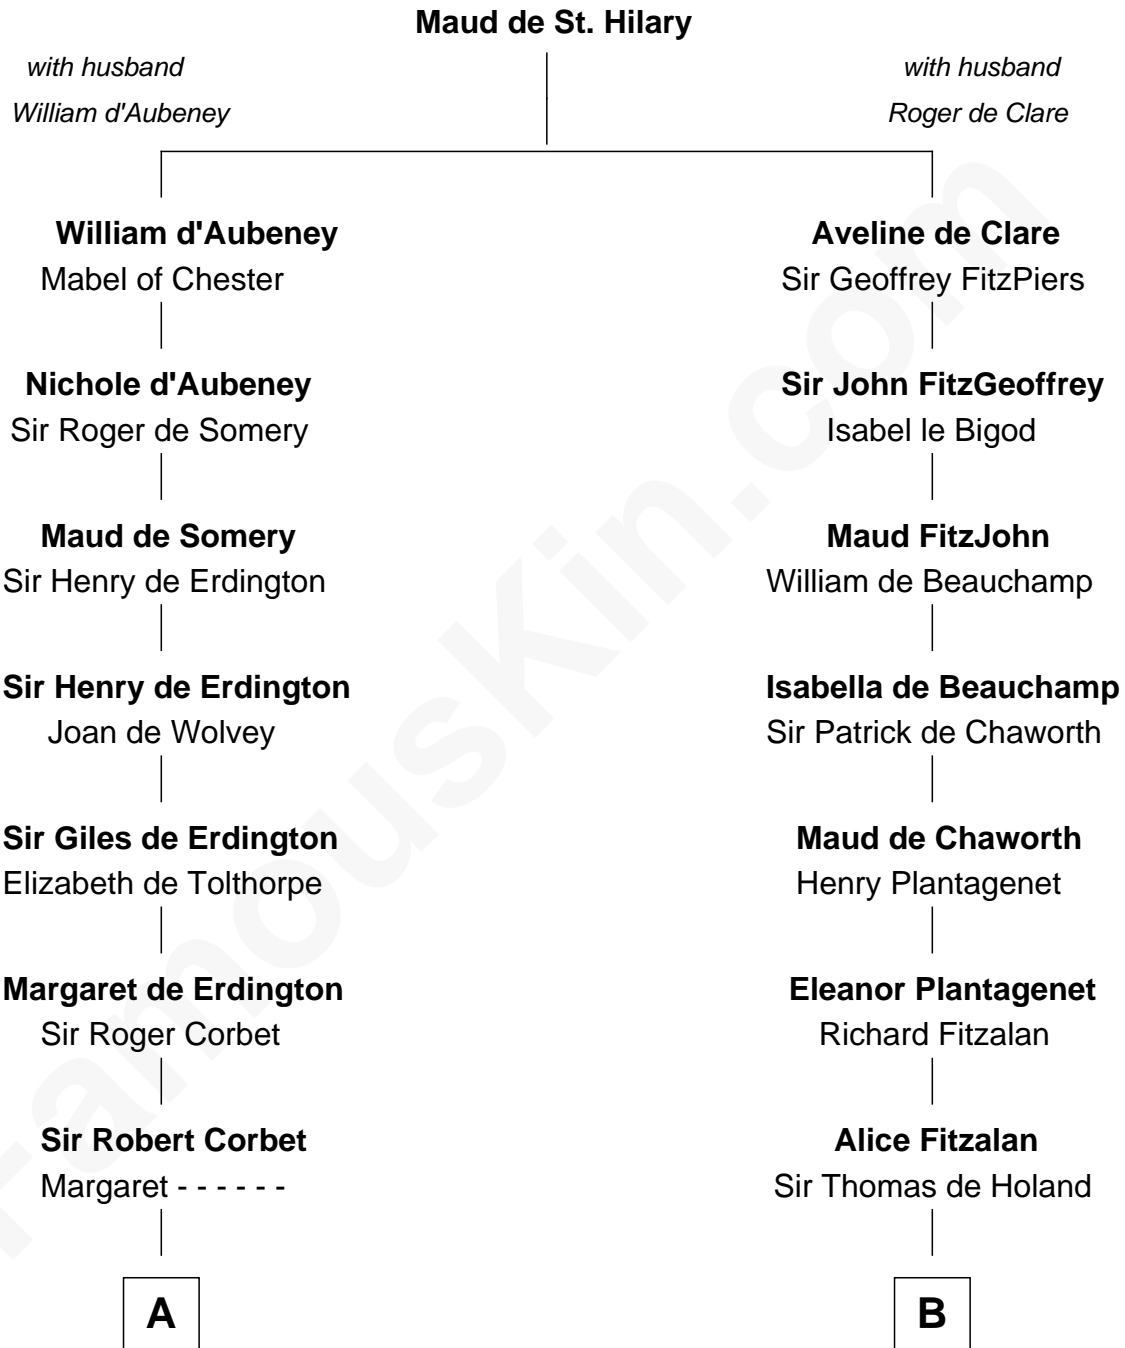

FamousKin.com Relationship Chart of

James Sherman

27th U.S. Vice-President

21st cousin of

Noel Coward

Playwright, Actor, and Songwriter

C

Mary Whiting
William Barron

Mary Augusta Barron
Stalham Williams

Frances Lucretia Williams
Richard Winslow Sherman

Mary Frances Sherman
Richard Updike Sherman

James Sherman
27th U.S. Vice-President

D

John Veitch
Barbara Ainslie

Henry Veitch
Margaret Harrison