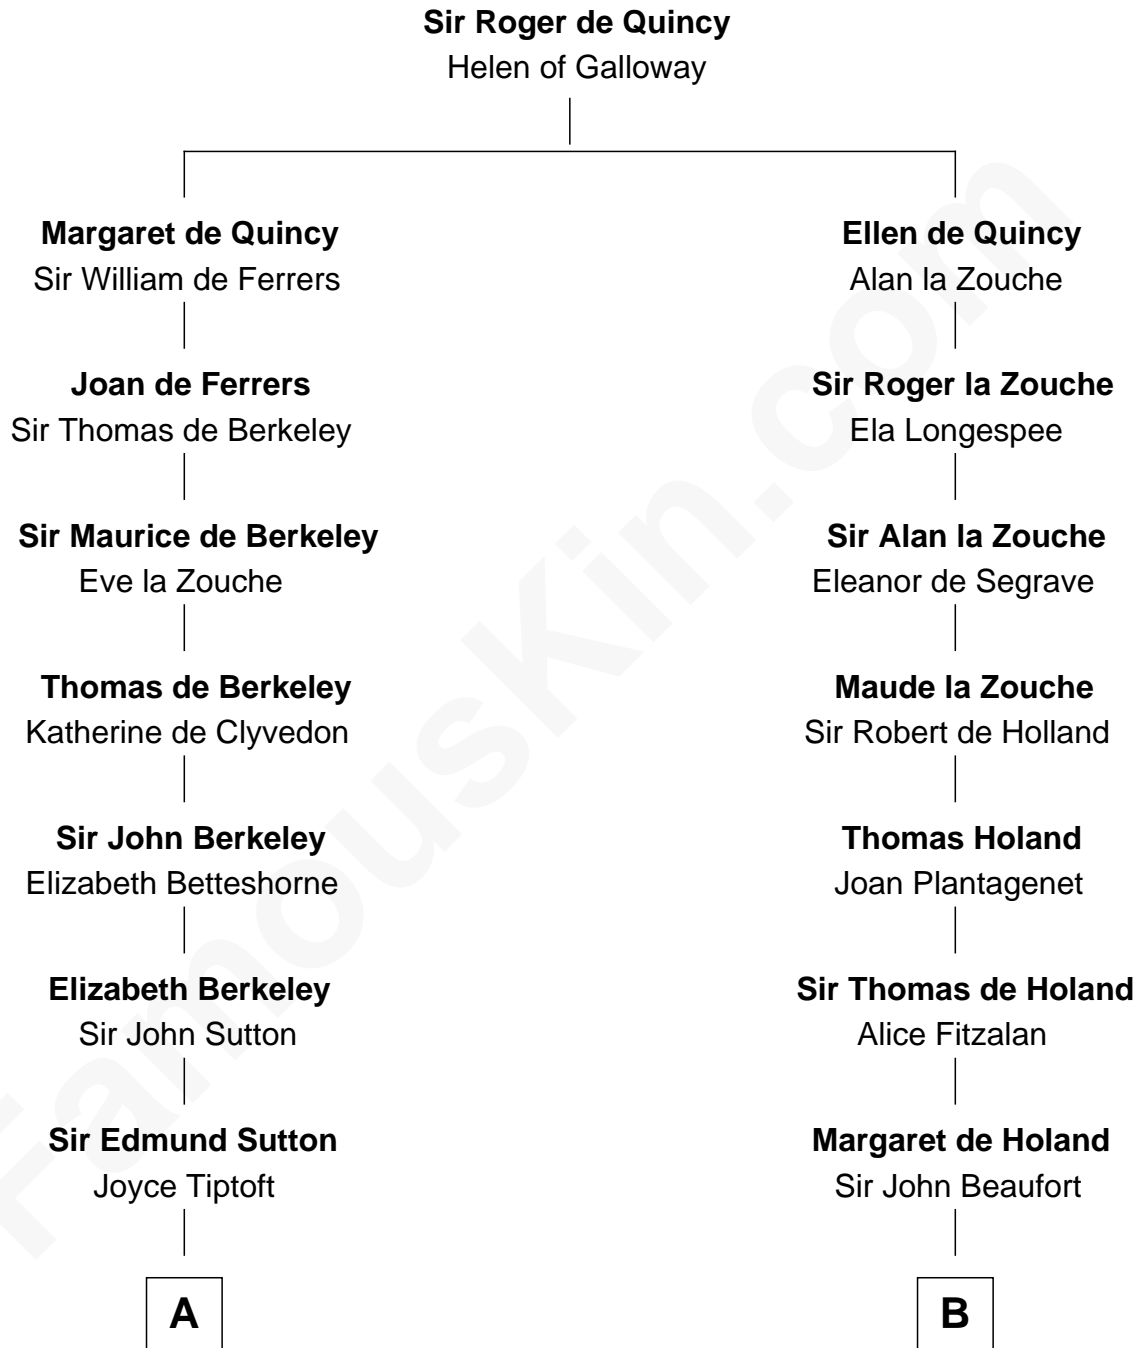

# FamousKin.com Relationship Chart of

**James Sherman**

*27th U.S. Vice-President*

20th cousin 1 time removed of

**Noel Coward**

*Playwright, Actor, and Songwriter*

**C**

**Mary Whiting**  
William Barron

**Mary Augusta Barron**  
Stalham Williams

**Frances Lucretia Williams**  
Richard Winslow Sherman

**Mary Frances Sherman**  
Richard Updike Sherman

**James Sherman**  
*27th U.S. Vice-President*

**D**

**Henry Veitch**  
Margaret Harrison

**Henry Gordon Veitch**  
Mary Kathleen Synch

**Violet Agnes Veitch**  
Arthur Sabin Coward

**Noel Coward**  
*Playwright, Actor, and Songwriter*