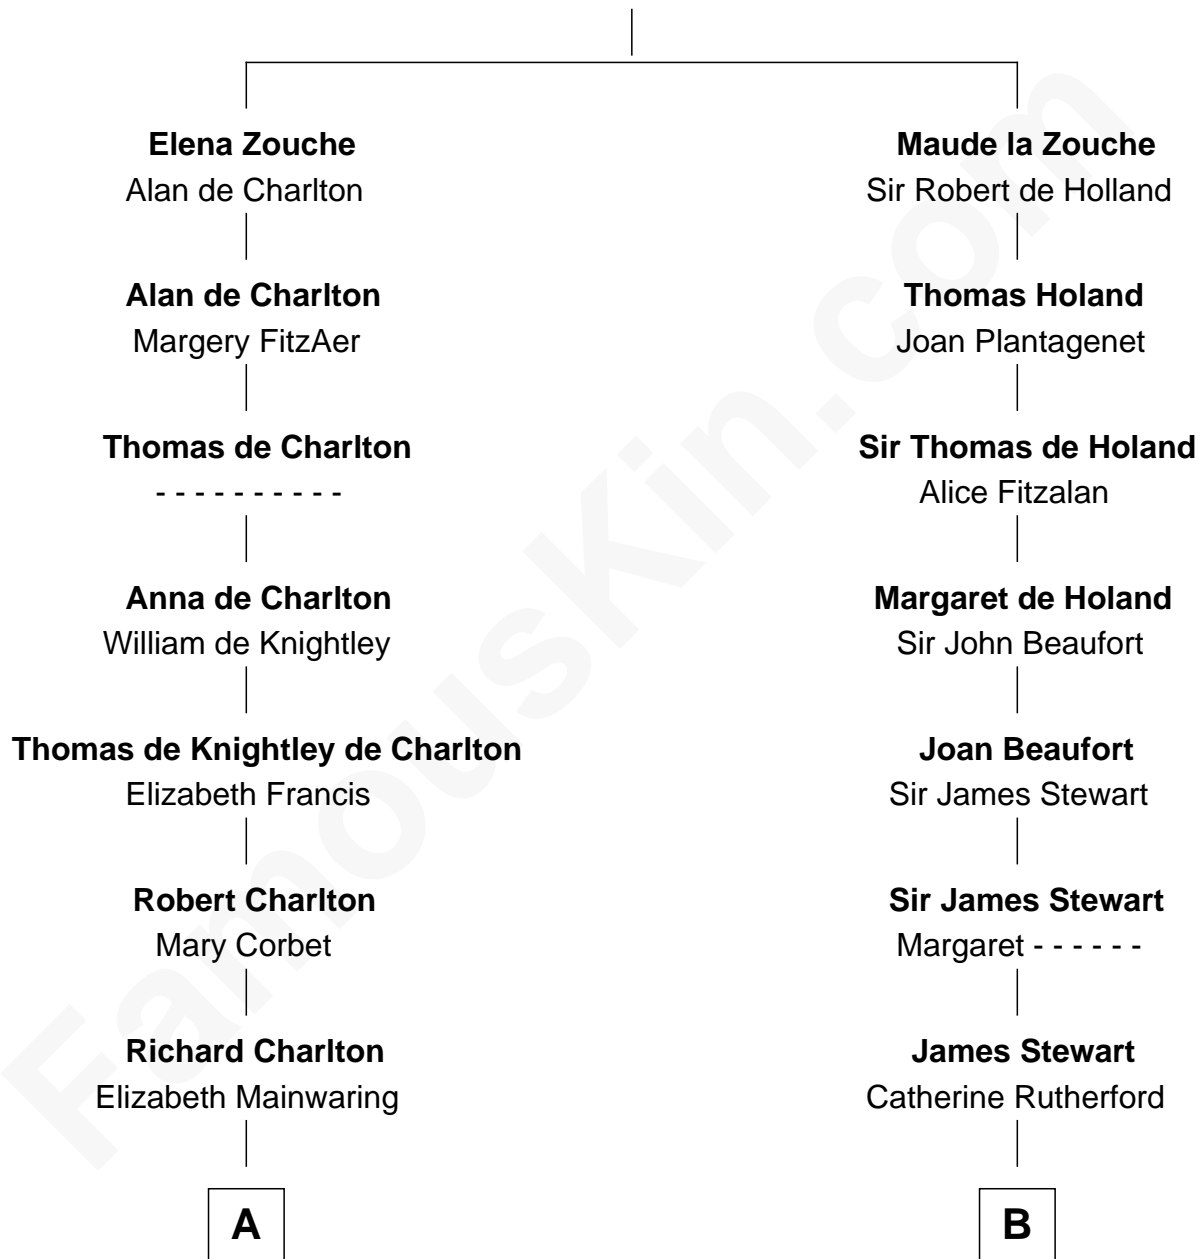

FamousKin.com Relationship Chart of

James Sherman

27th U.S. Vice-President

17th cousin 2 times removed of

Noel Coward

Playwright, Actor, and Songwriter

Sir Alan la Zouche

Eleanor de Segrave

C

—
Frances Lucretia Williams

Richard Winslow Sherman

—
Mary Frances Sherman

Richard Updike Sherman

—
James Sherman

27th U.S. Vice-President

FamousKin.com