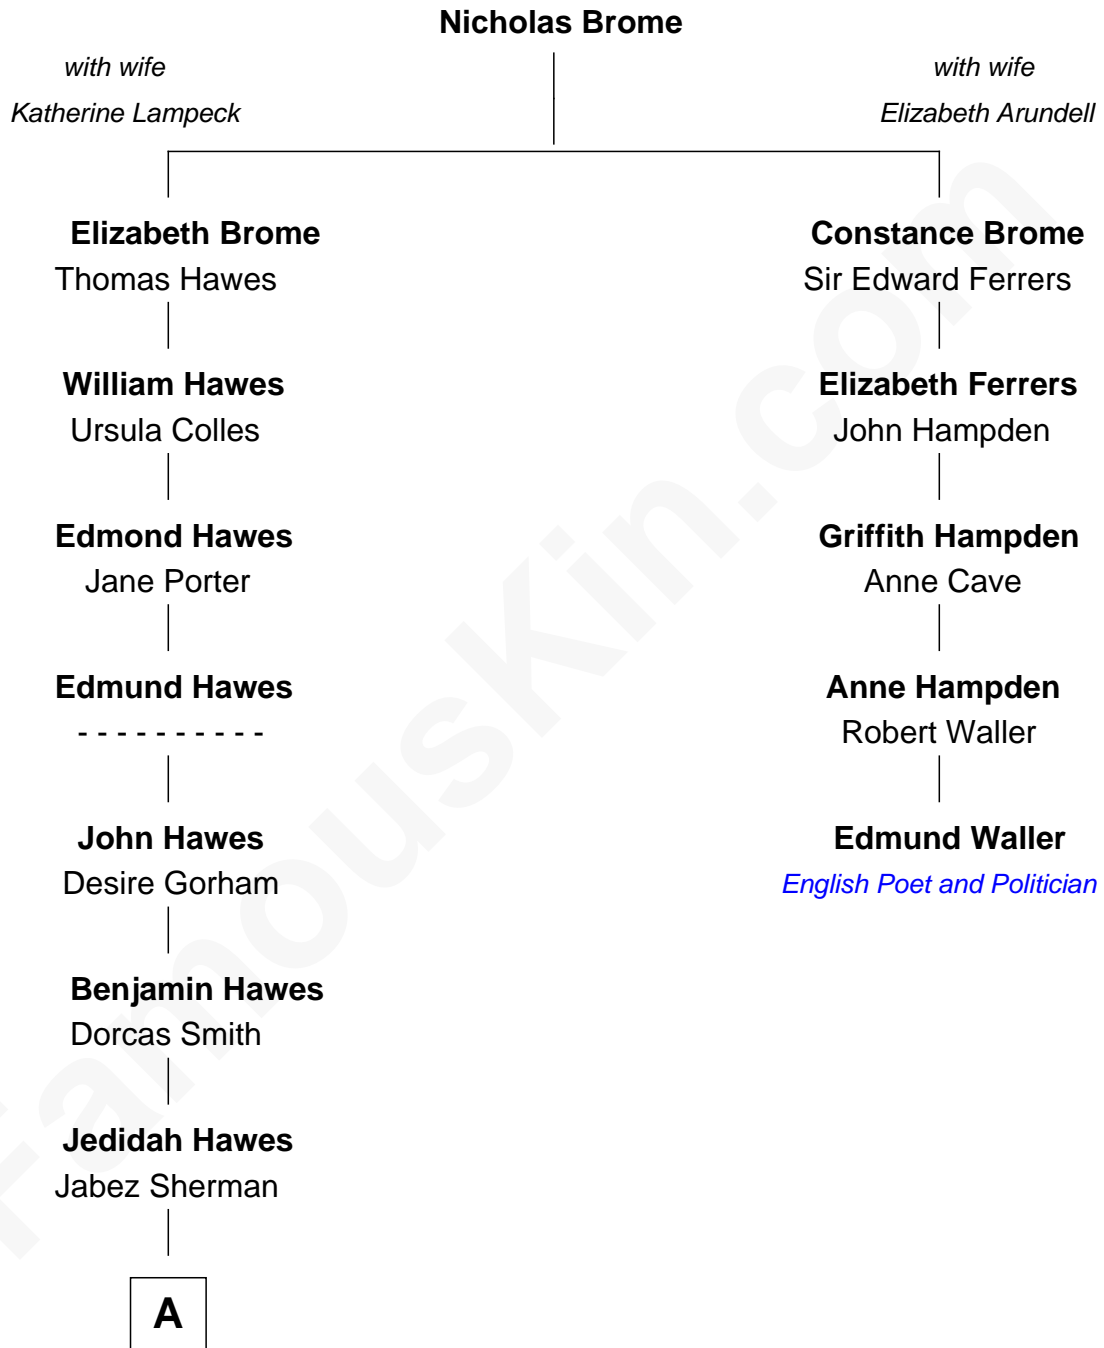

FamousKin.com Relationship Chart of

James Sherman

27th U.S. Vice-President

4th cousin 7 times removed of

Edmund Waller

English Poet and Politician

A

Prince Sherman

Sarah Sherman

Jahaziel Sherman

Nancy Winslow

Richard Winslow Sherman

Frances Lucretia Williams

Mary Frances Sherman

Richard Updike Sherman

James Sherman

27th U.S. Vice-President

FamousKin.com