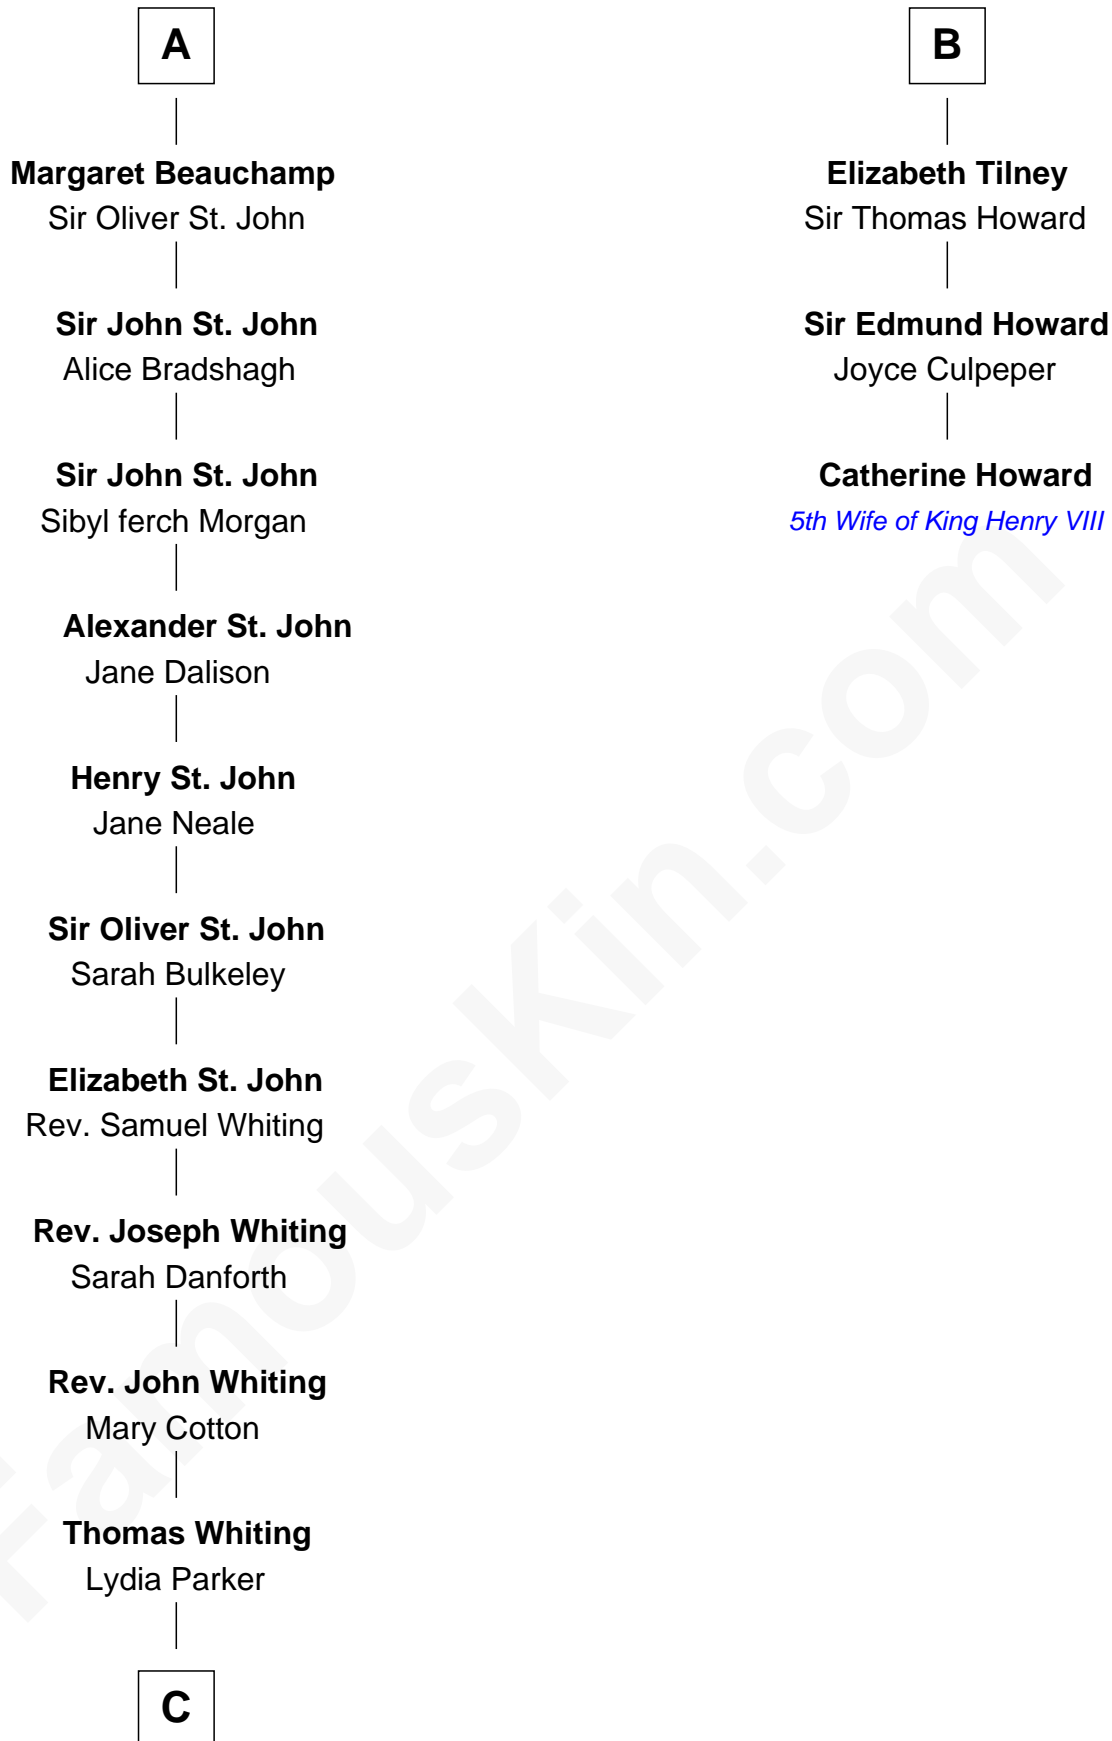

FamousKin.com Relationship Chart of

James Sherman

27th U.S. Vice-President

9th cousin 12 times removed of

Catherine Howard

5th Wife of King Henry VIII

Sir Humphrey de Bohun

Maud of Eu

C

—
Mary Whiting
William Barron

—
Mary Augusta Barron
Stalham Williams

—
Frances Lucretia Williams
Richard Winslow Sherman

—
Mary Frances Sherman
Richard Updike Sherman

—
James Sherman
27th U.S. Vice-President