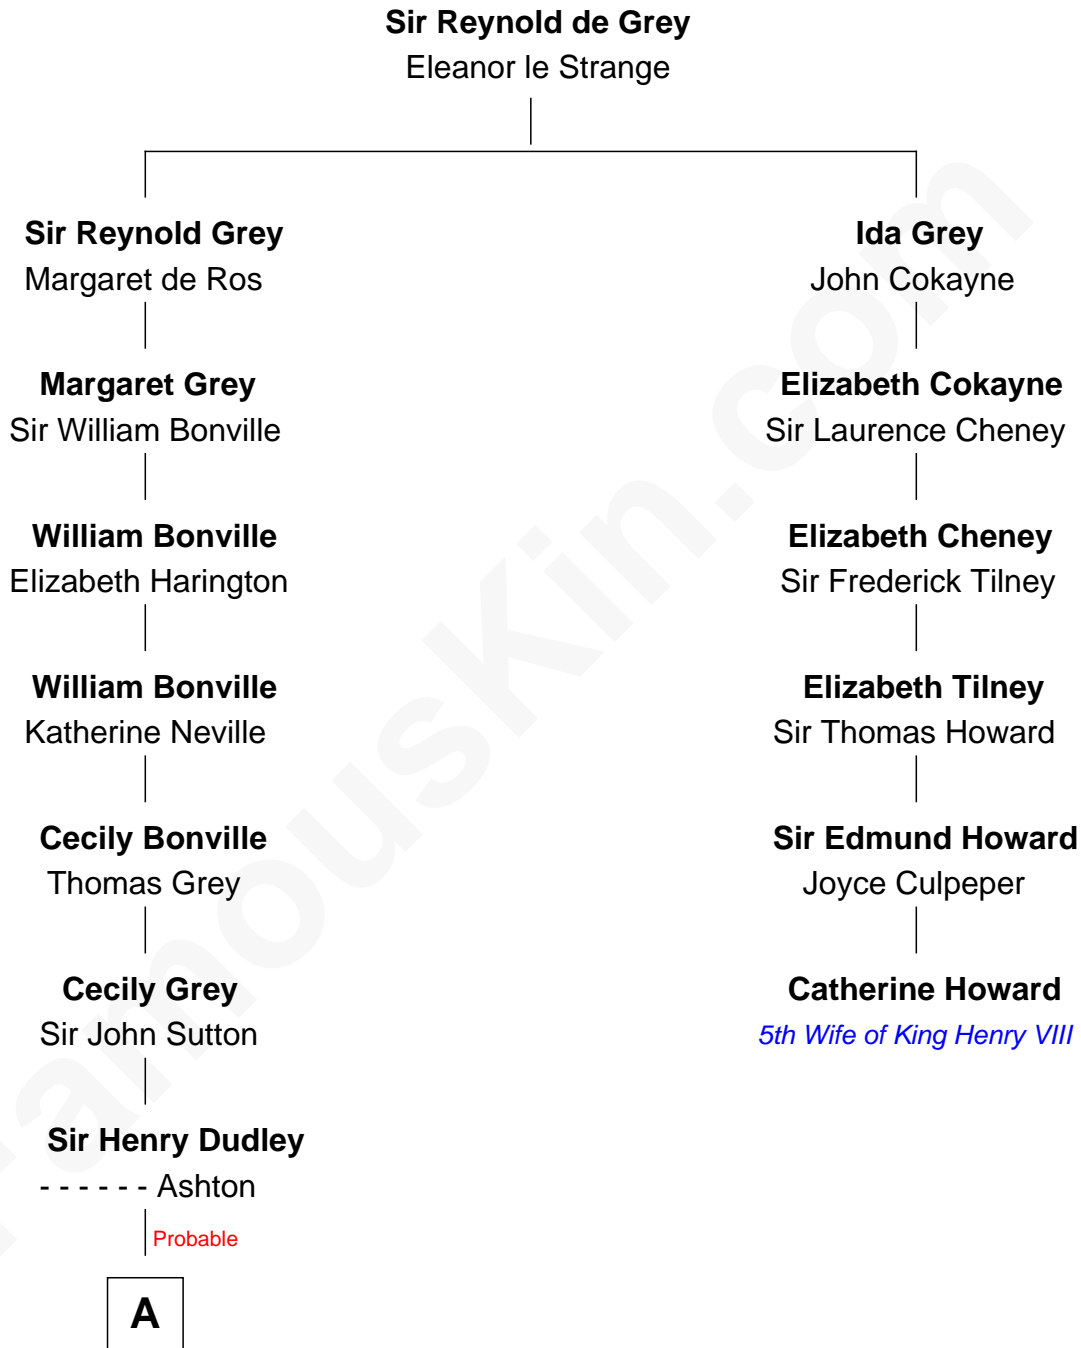

FamousKin.com Relationship Chart of

James Sherman

27th U.S. Vice-President

5th cousin 13 times removed of

Catherine Howard

5th Wife of King Henry VIII

B

—
Mary Frances Sherman
Richard Updike Sherman

—
James Sherman
27th U.S. Vice-President

FamousKin.com