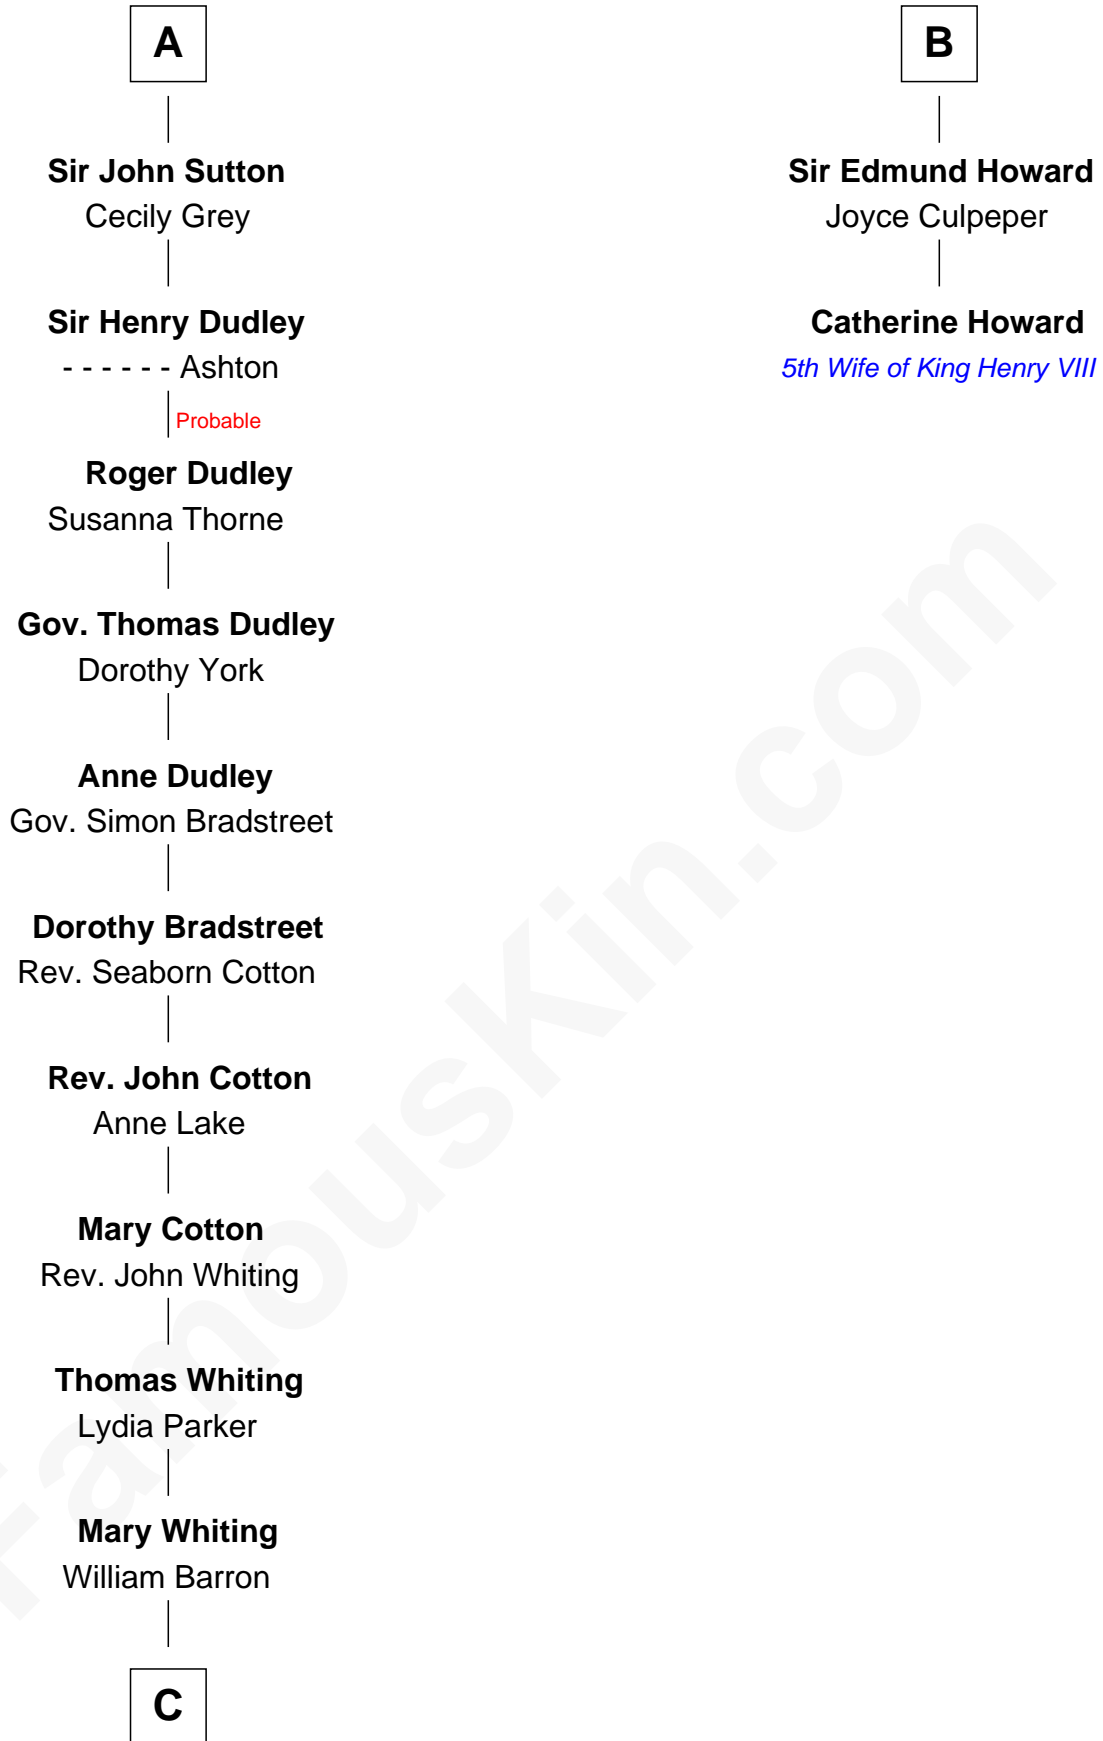

# FamousKin.com Relationship Chart of

**James Sherman**

*27th U.S. Vice-President*

8th cousin 12 times removed of

**Catherine Howard**

*5th Wife of King Henry VIII*

**C**

—  
**Mary Augusta Barron**

Stalham Williams

—  
**Frances Lucretia Williams**

Richard Winslow Sherman

—  
**Mary Frances Sherman**

Richard Updike Sherman

—  
**James Sherman**

*27th U.S. Vice-President*

FamousKin.com