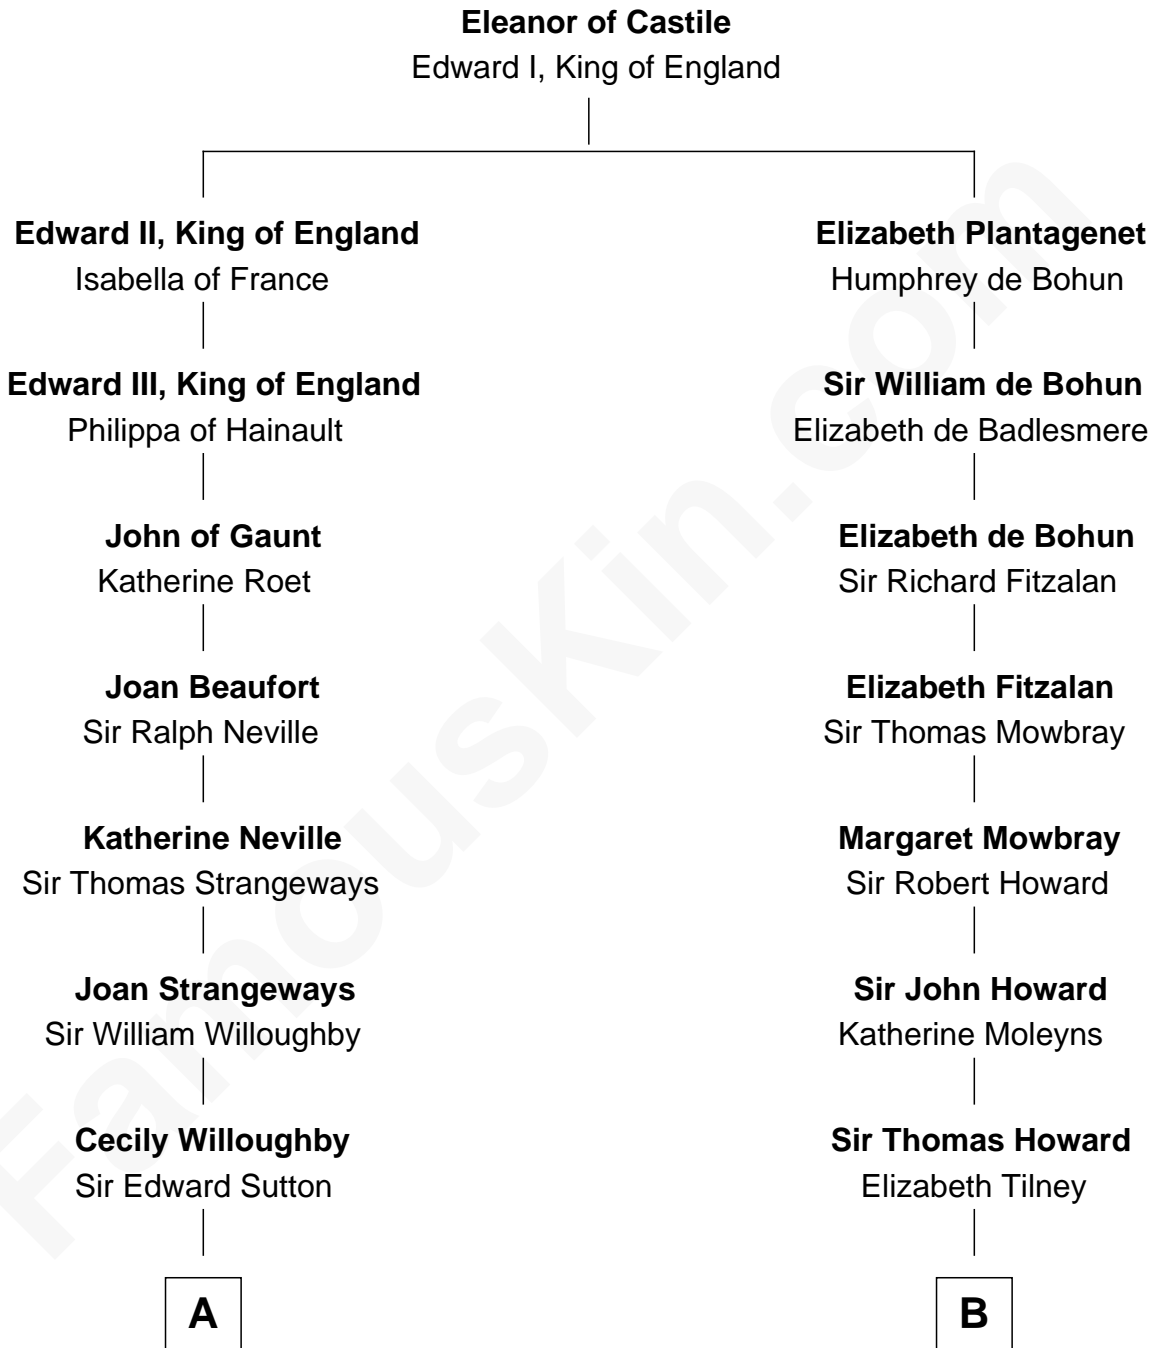

FamousKin.com Relationship Chart of

James Sherman

27th U.S. Vice-President

8th cousin 12 times removed of

Catherine Howard

5th Wife of King Henry VIII

C

—
Mary Augusta Barron

Stalham Williams

—
Frances Lucretia Williams

Richard Winslow Sherman

—
Mary Frances Sherman

Richard Updike Sherman

—
James Sherman

27th U.S. Vice-President

FamousKin.com