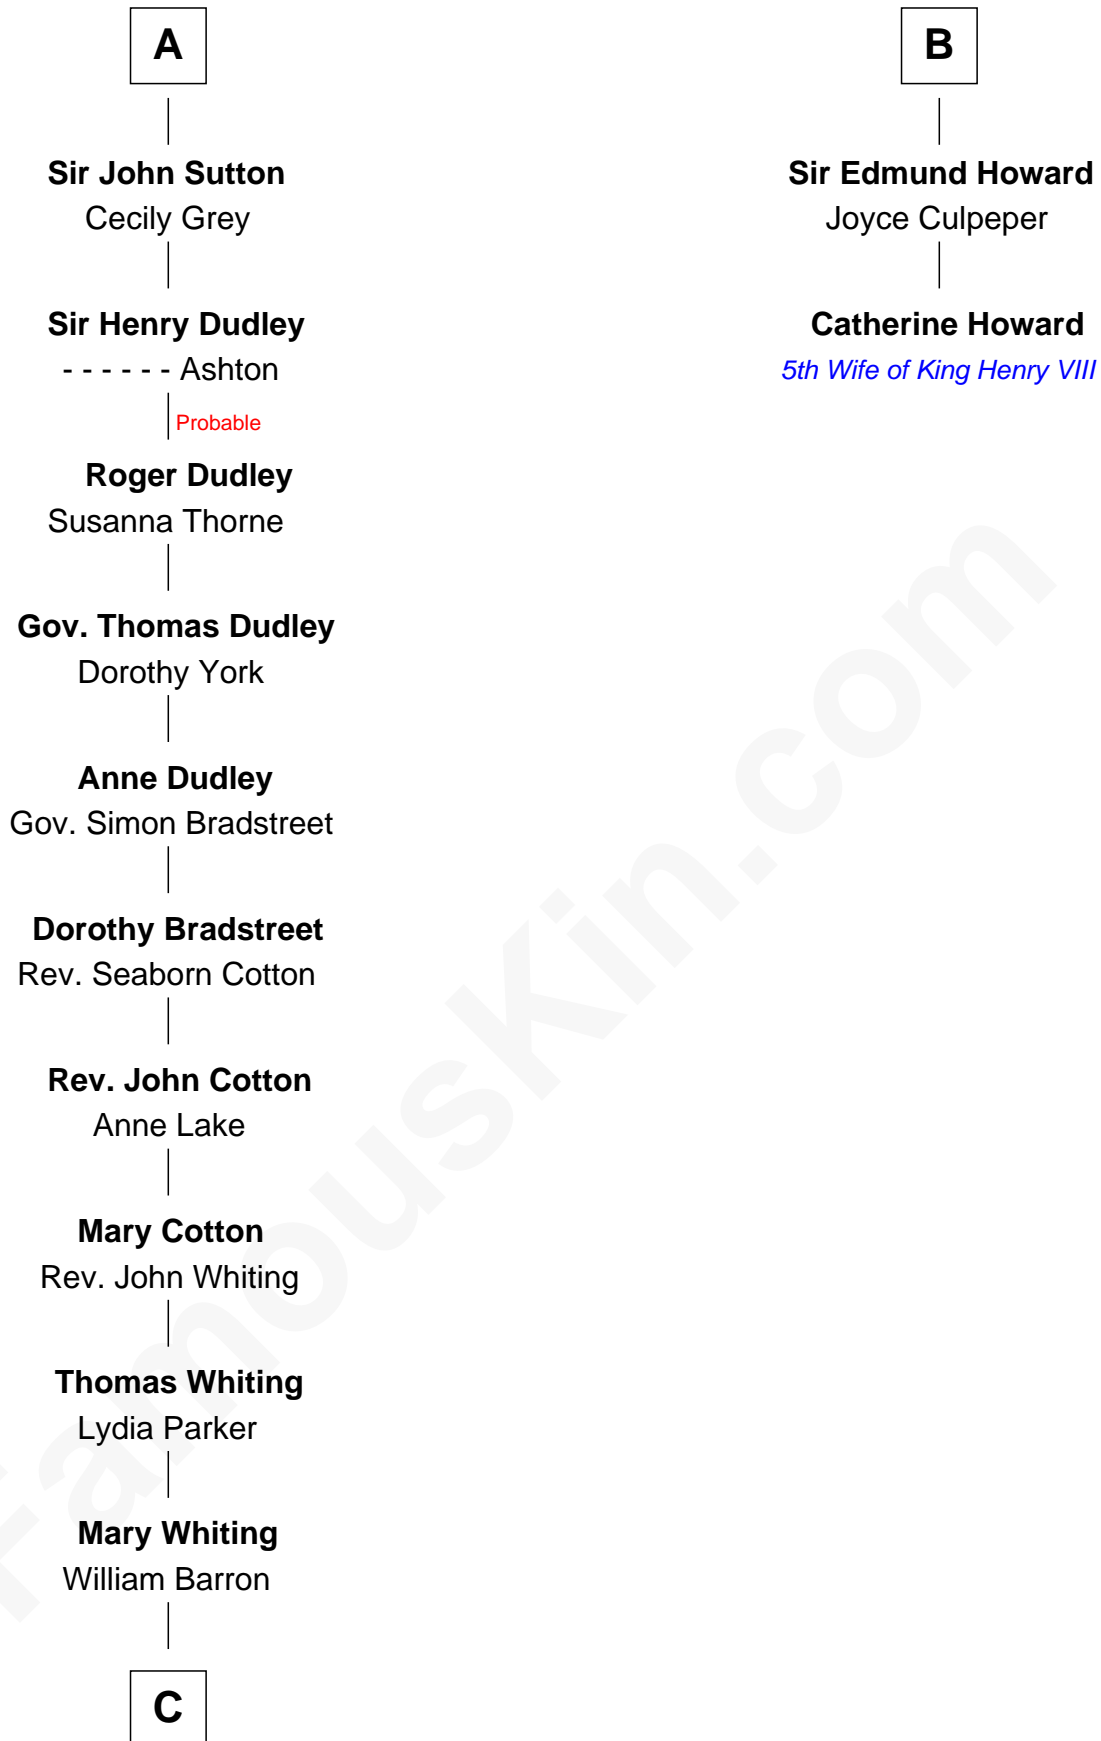

FamousKin.com Relationship Chart of

James Sherman

27th U.S. Vice-President

8th cousin 12 times removed of

Catherine Howard

5th Wife of King Henry VIII

C

—
Mary Augusta Barron

Stalham Williams

—
Frances Lucretia Williams

Richard Winslow Sherman

—
Mary Frances Sherman

Richard Updike Sherman

—
James Sherman

27th U.S. Vice-President

FamousKin.com