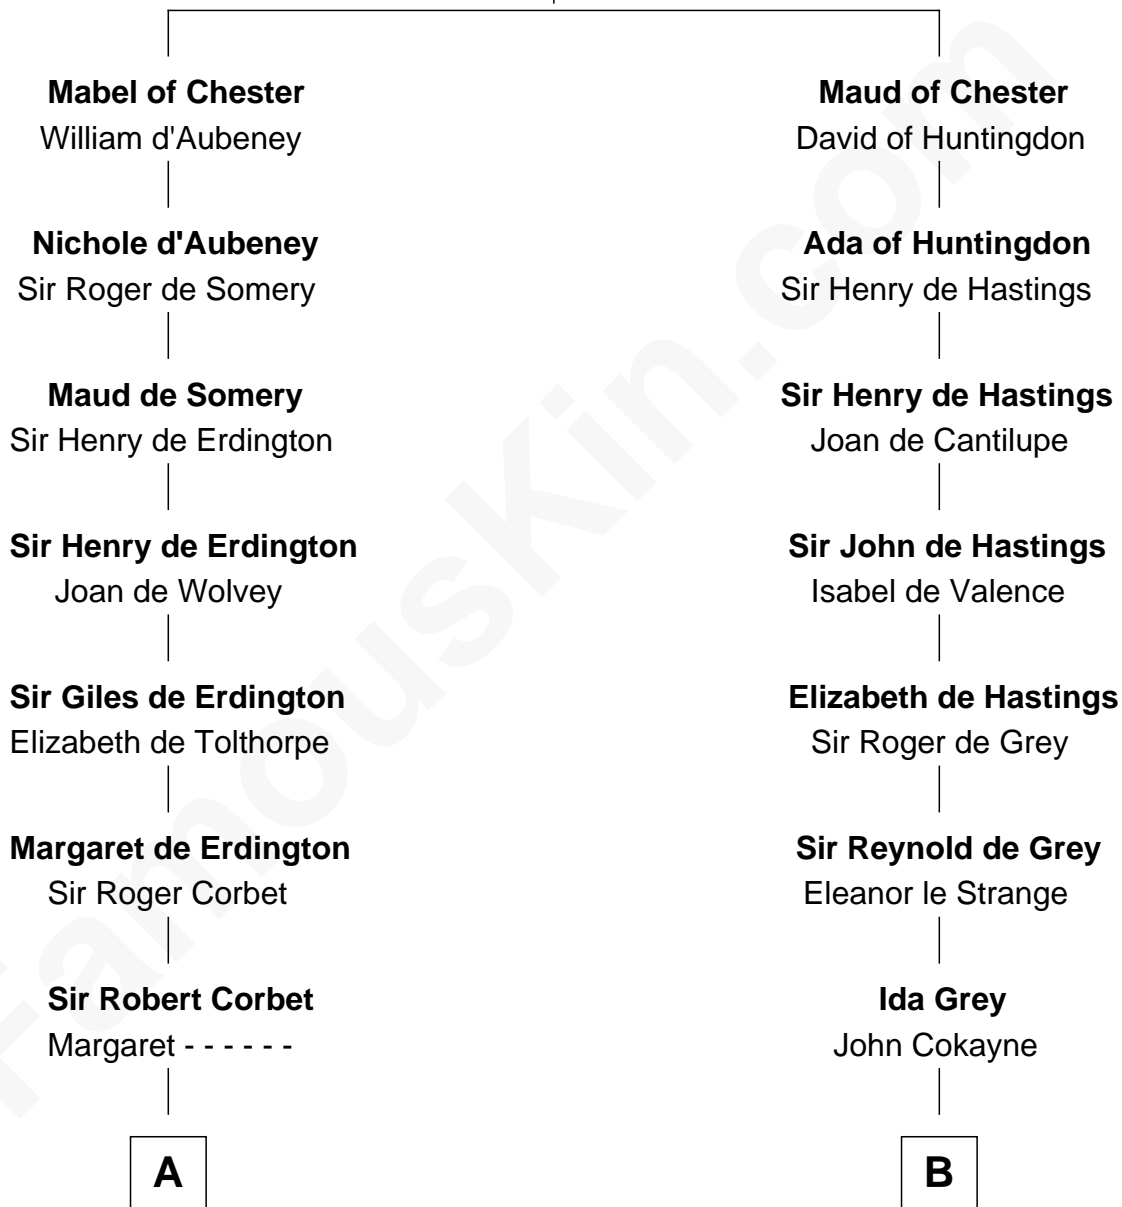

# FamousKin.com Relationship Chart of

**James Sherman**

*27th U.S. Vice-President*

11th cousin 10 times removed of

**Catherine Howard**

*5th Wife of King Henry VIII*

**Hugh de Kevelioc**  
Bertrade de Montfort

**C**

—  
**Mary Whiting**  
William Barron

—  
**Mary Augusta Barron**  
Stalham Williams

—  
**Frances Lucretia Williams**  
Richard Winslow Sherman

—  
**Mary Frances Sherman**  
Richard Updike Sherman

—  
**James Sherman**  
*27th U.S. Vice-President*

FamousKin.com