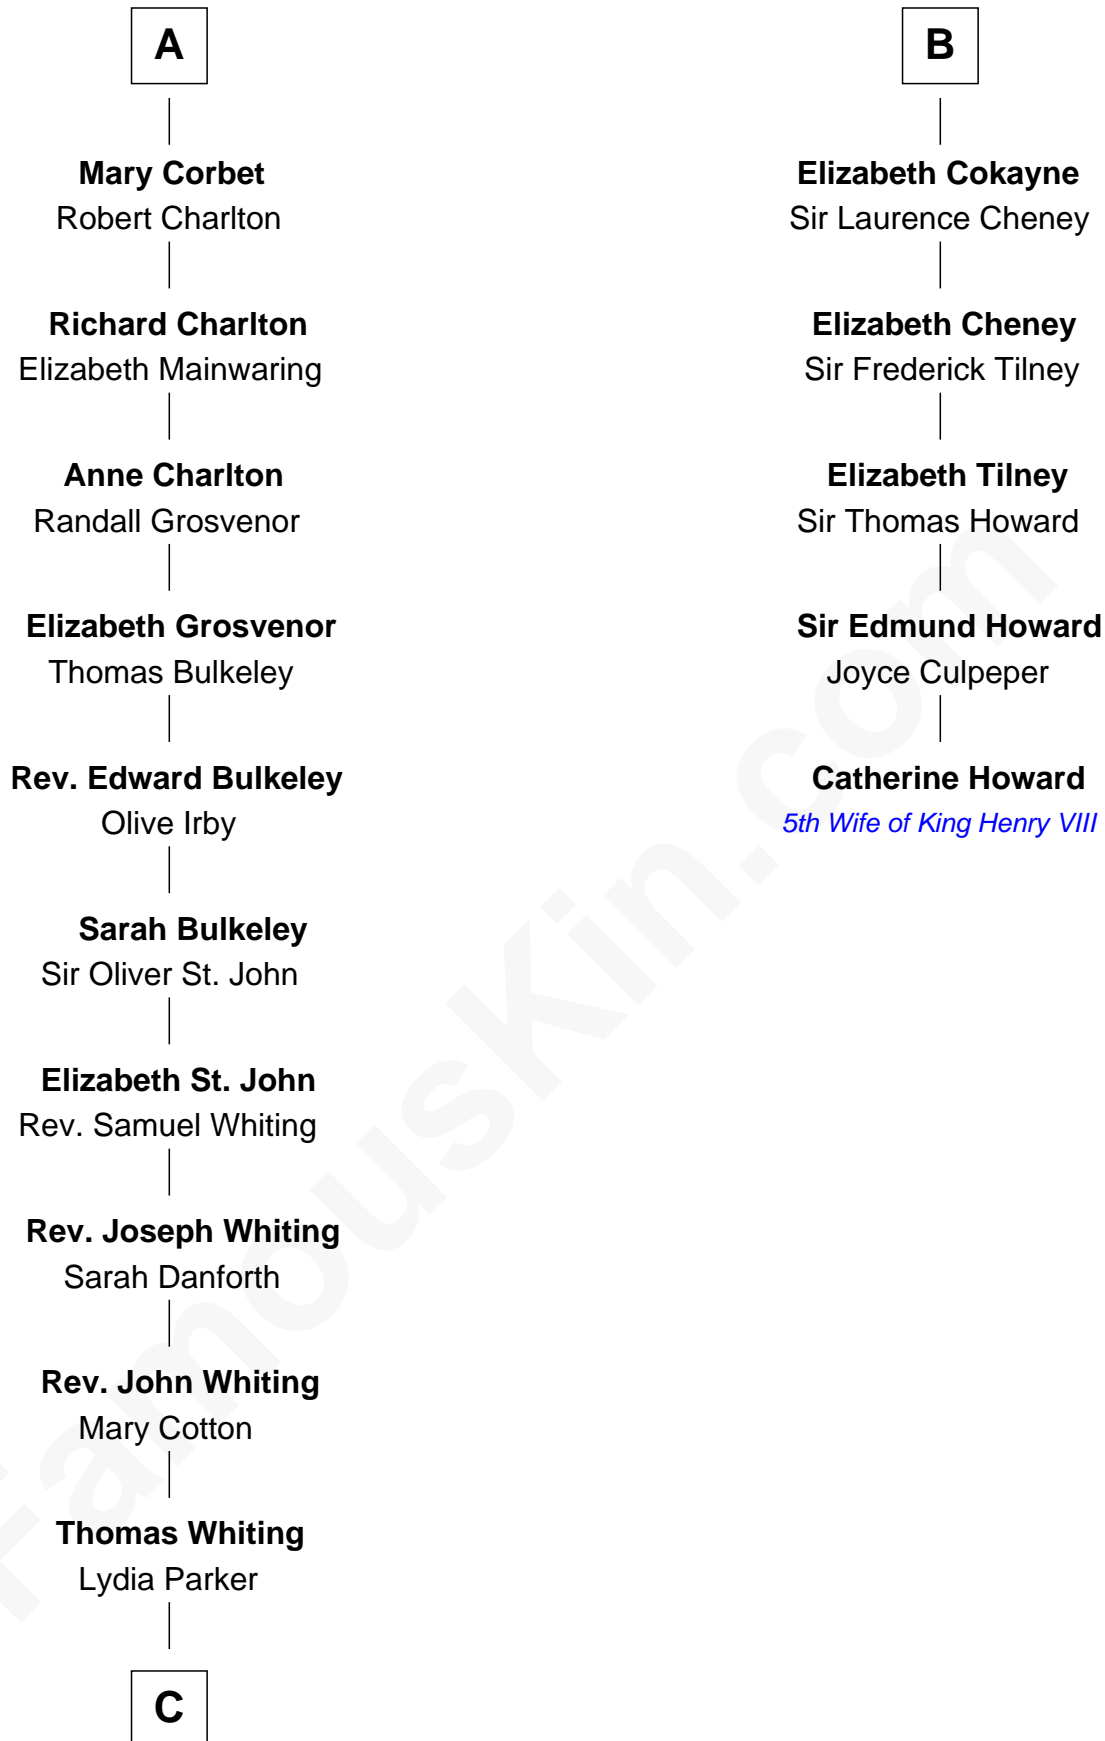

# FamousKin.com Relationship Chart of

**James Sherman**

*27th U.S. Vice-President*

11th cousin 10 times removed of

**Catherine Howard**

*5th Wife of King Henry VIII*

**Hugh de Kevelioc**  
Bertrade de Montfort

**C**

—  
**Mary Whiting**  
William Barron

—  
**Mary Augusta Barron**  
Stalham Williams

—  
**Frances Lucretia Williams**  
Richard Winslow Sherman

—  
**Mary Frances Sherman**  
Richard Updike Sherman

—  
**James Sherman**  
*27th U.S. Vice-President*

FamousKin.com