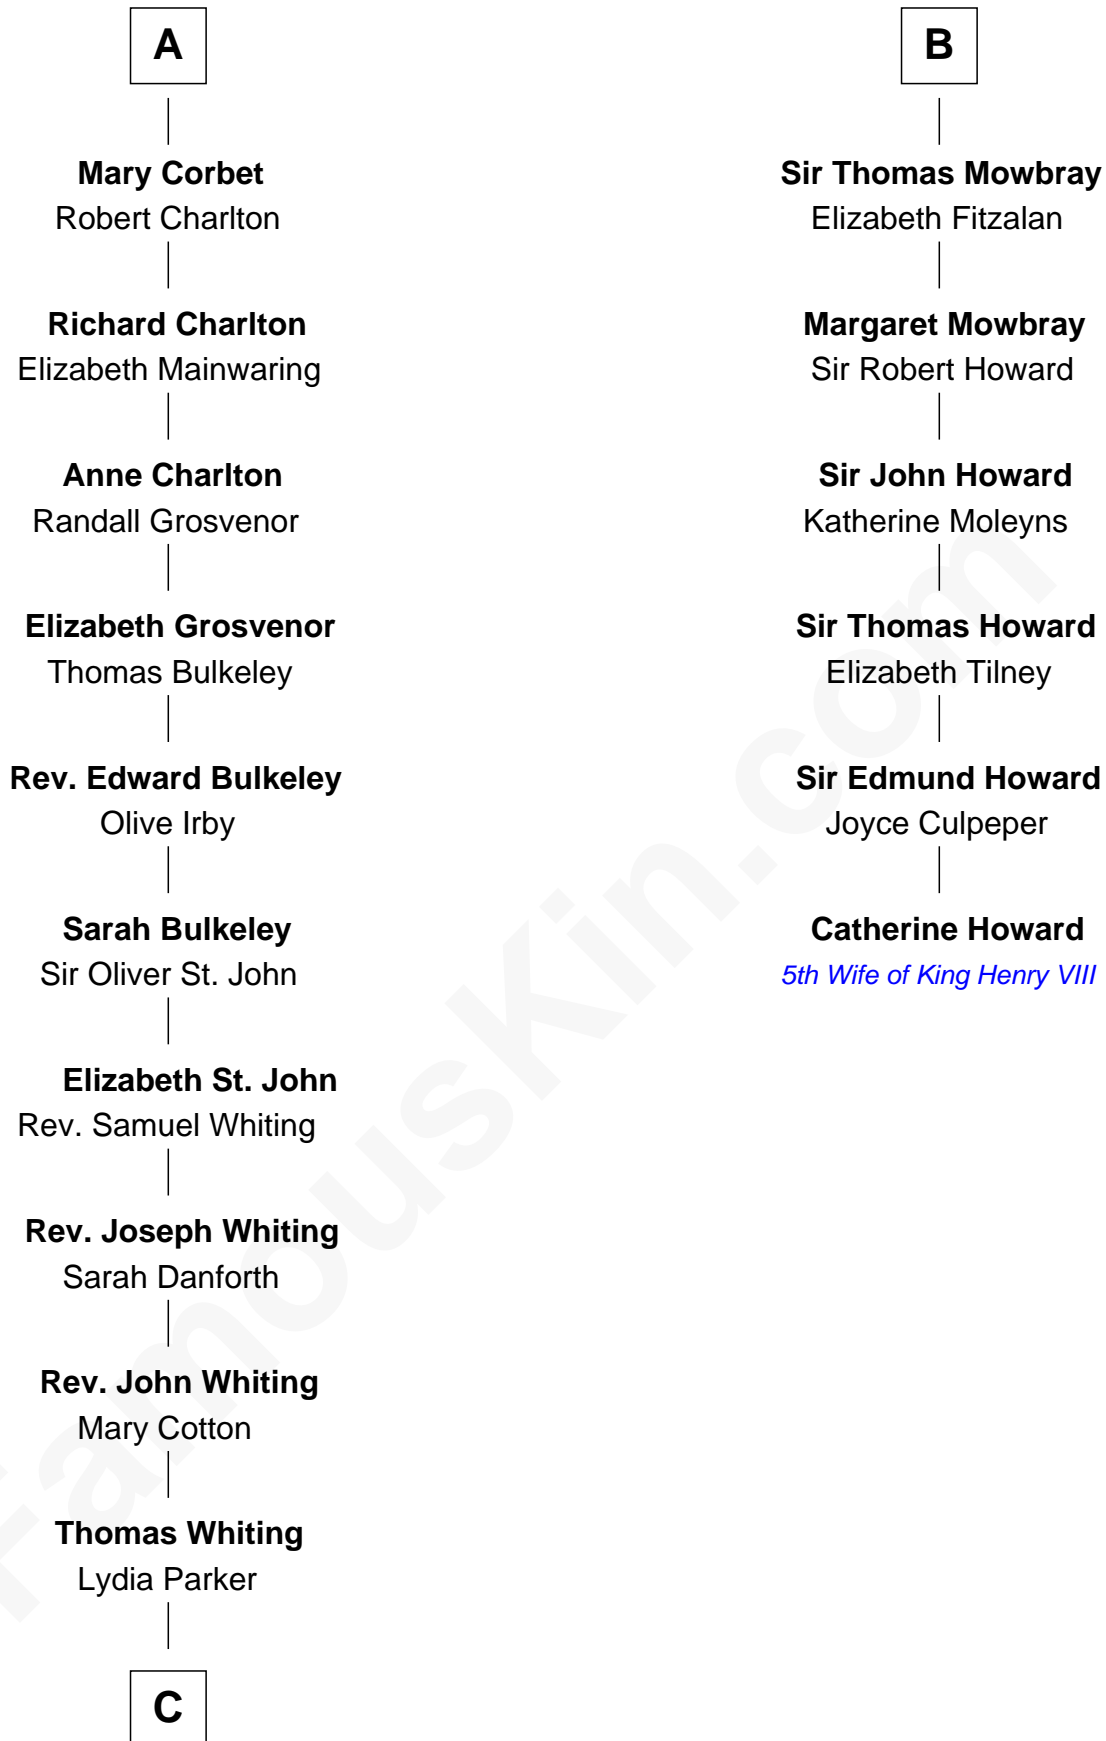

# FamousKin.com Relationship Chart of

**James Sherman**

*27th U.S. Vice-President*

12th cousin 9 times removed of

**Catherine Howard**

*5th Wife of King Henry VIII*

**C**

—  
**Mary Whiting**  
William Barron

—  
**Mary Augusta Barron**  
Stalham Williams

—  
**Frances Lucretia Williams**  
Richard Winslow Sherman

—  
**Mary Frances Sherman**  
Richard Updike Sherman

—  
**James Sherman**  
*27th U.S. Vice-President*