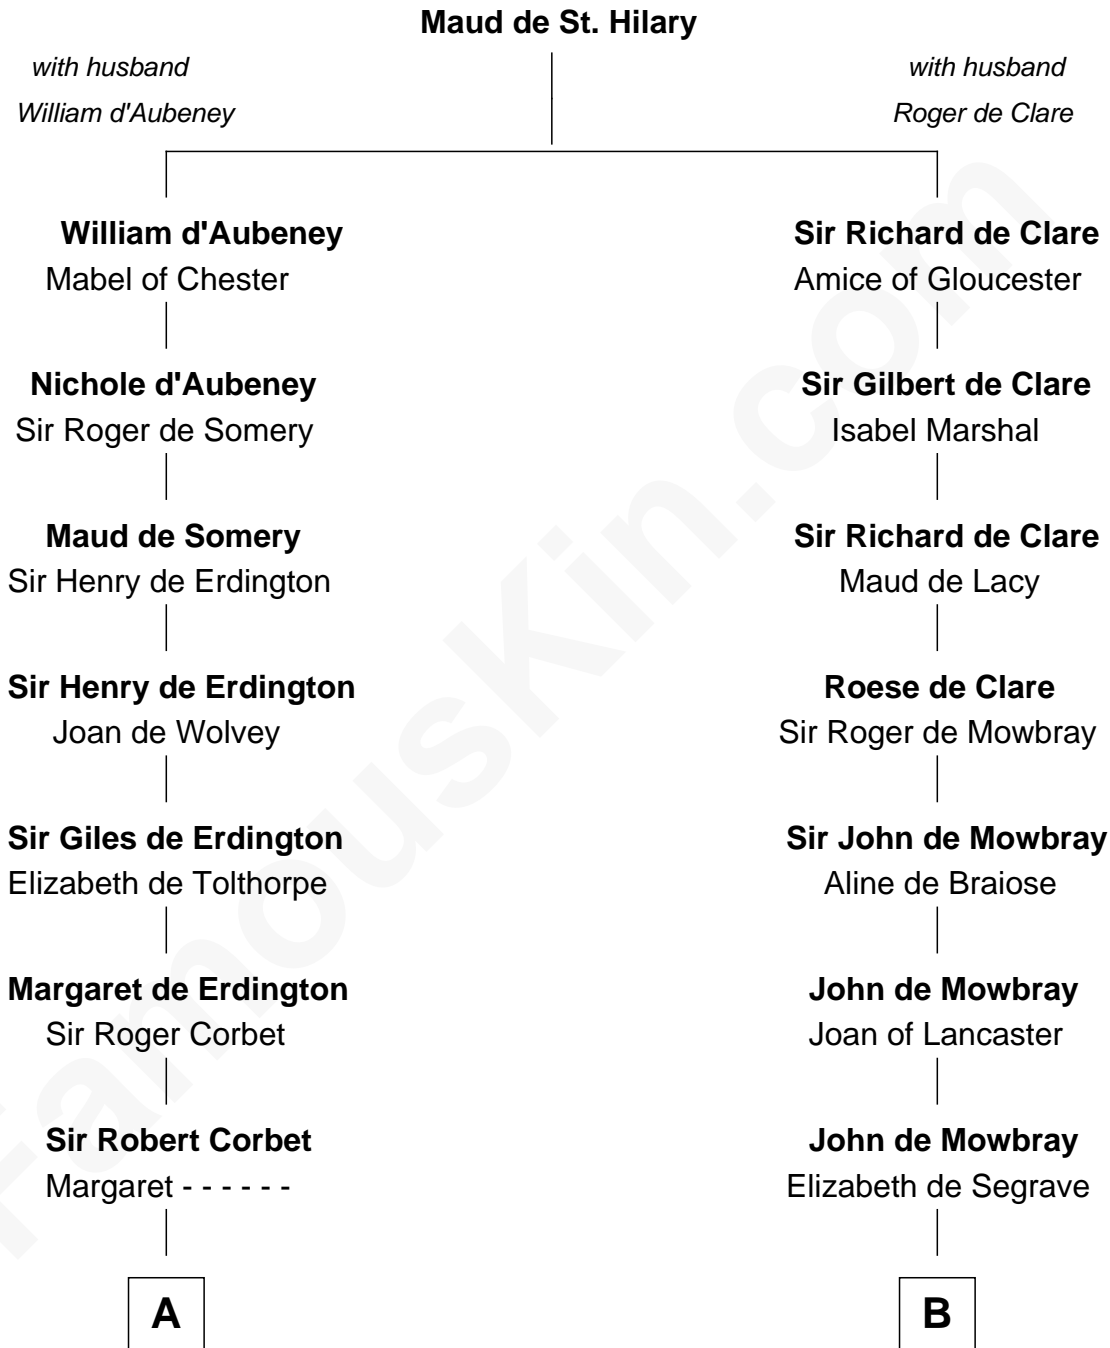

# FamousKin.com Relationship Chart of

**James Sherman**

*27th U.S. Vice-President*

12th cousin 9 times removed of

**Catherine Howard**

*5th Wife of King Henry VIII*

**C**

—  
**Mary Whiting**  
William Barron

—  
**Mary Augusta Barron**  
Stalham Williams

—  
**Frances Lucretia Williams**  
Richard Winslow Sherman

—  
**Mary Frances Sherman**  
Richard Updike Sherman

—  
**James Sherman**  
*27th U.S. Vice-President*