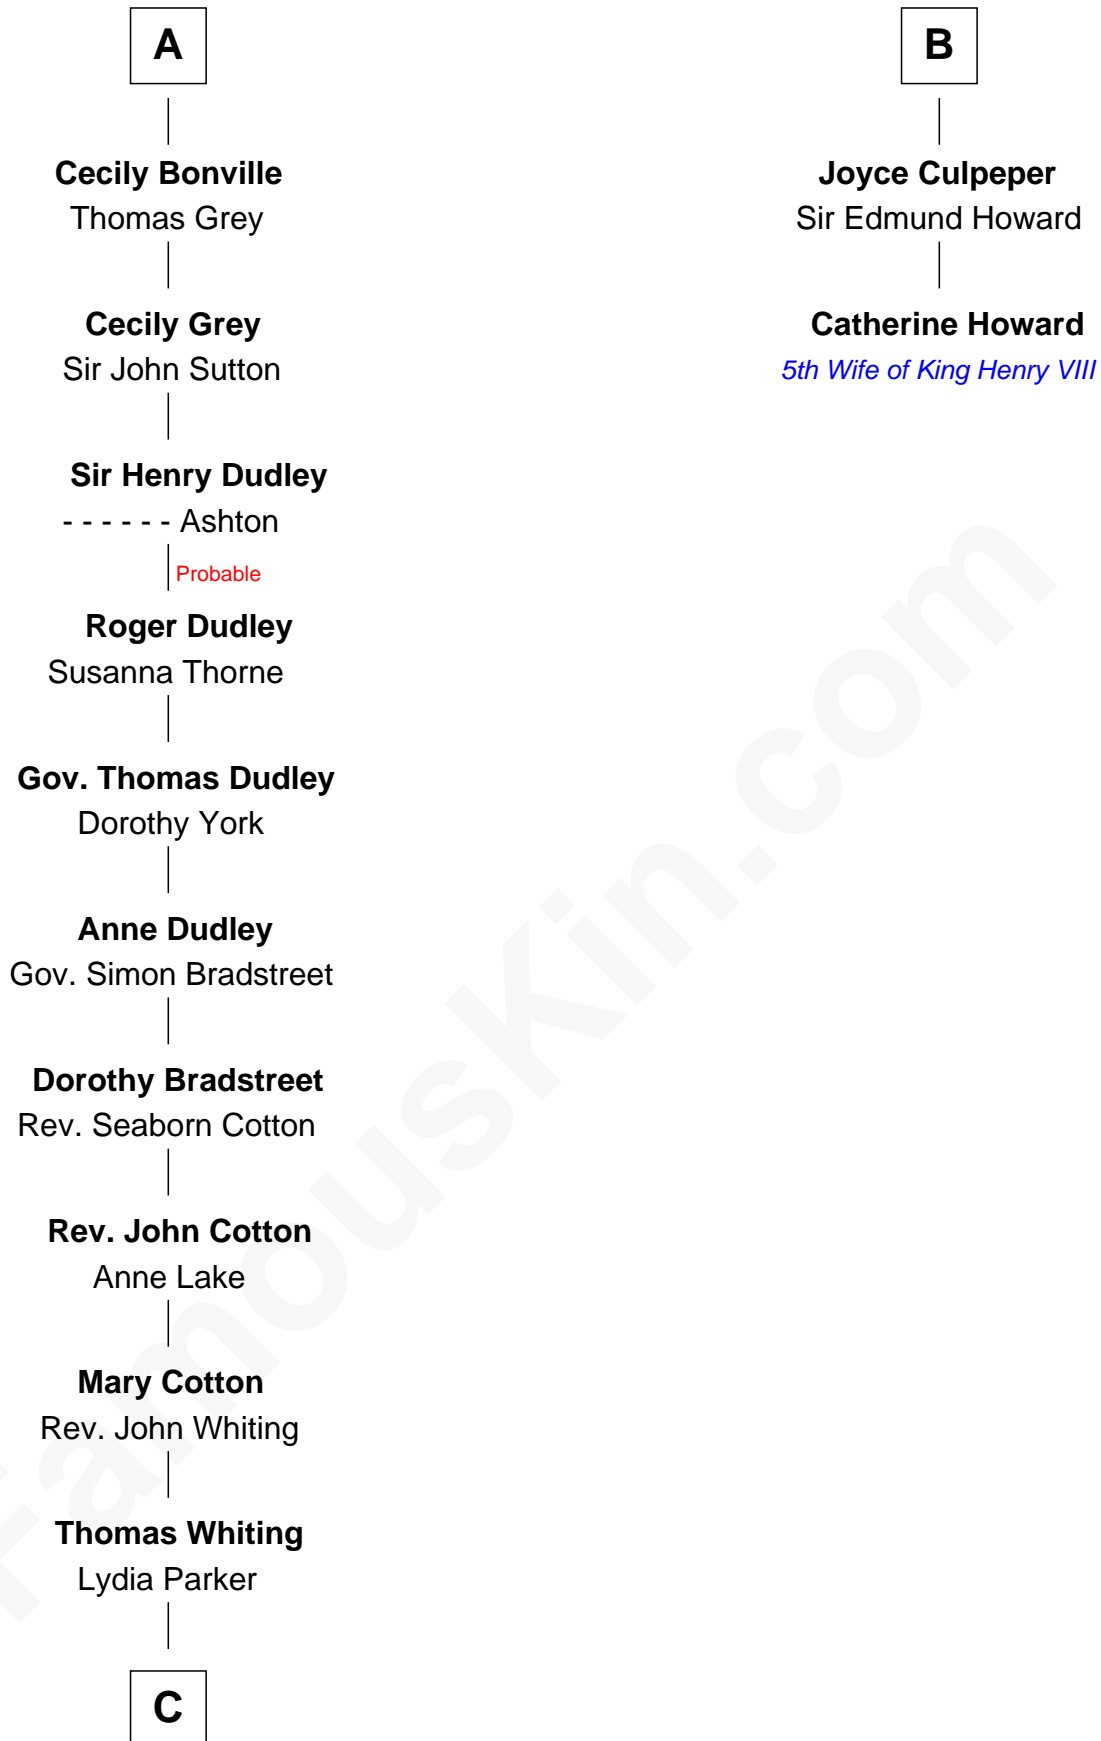

# FamousKin.com Relationship Chart of

**James Sherman**

*27th U.S. Vice-President*

8th cousin 13 times removed of

**Catherine Howard**

*5th Wife of King Henry VIII*

**Sir Gilbert de Clare**

Joan of Acre

**Margaret Grey**

Sir William Bonville

**William Bonville**

Elizabeth Harington

**William Bonville**

Katherine Neville

**A**

**Elizabeth de Clare**

Philippa Clifford

**Elizabeth Ferrers**

Sir William Culpeper

**Sir Richard Culpeper**

Isabel Worsley

**B**

**C**

—  
**Mary Whiting**  
William Barron

—  
**Mary Augusta Barron**  
Stalham Williams

—  
**Frances Lucretia Williams**  
Richard Winslow Sherman

—  
**Mary Frances Sherman**  
Richard Updike Sherman

—  
**James Sherman**  
*27th U.S. Vice-President*