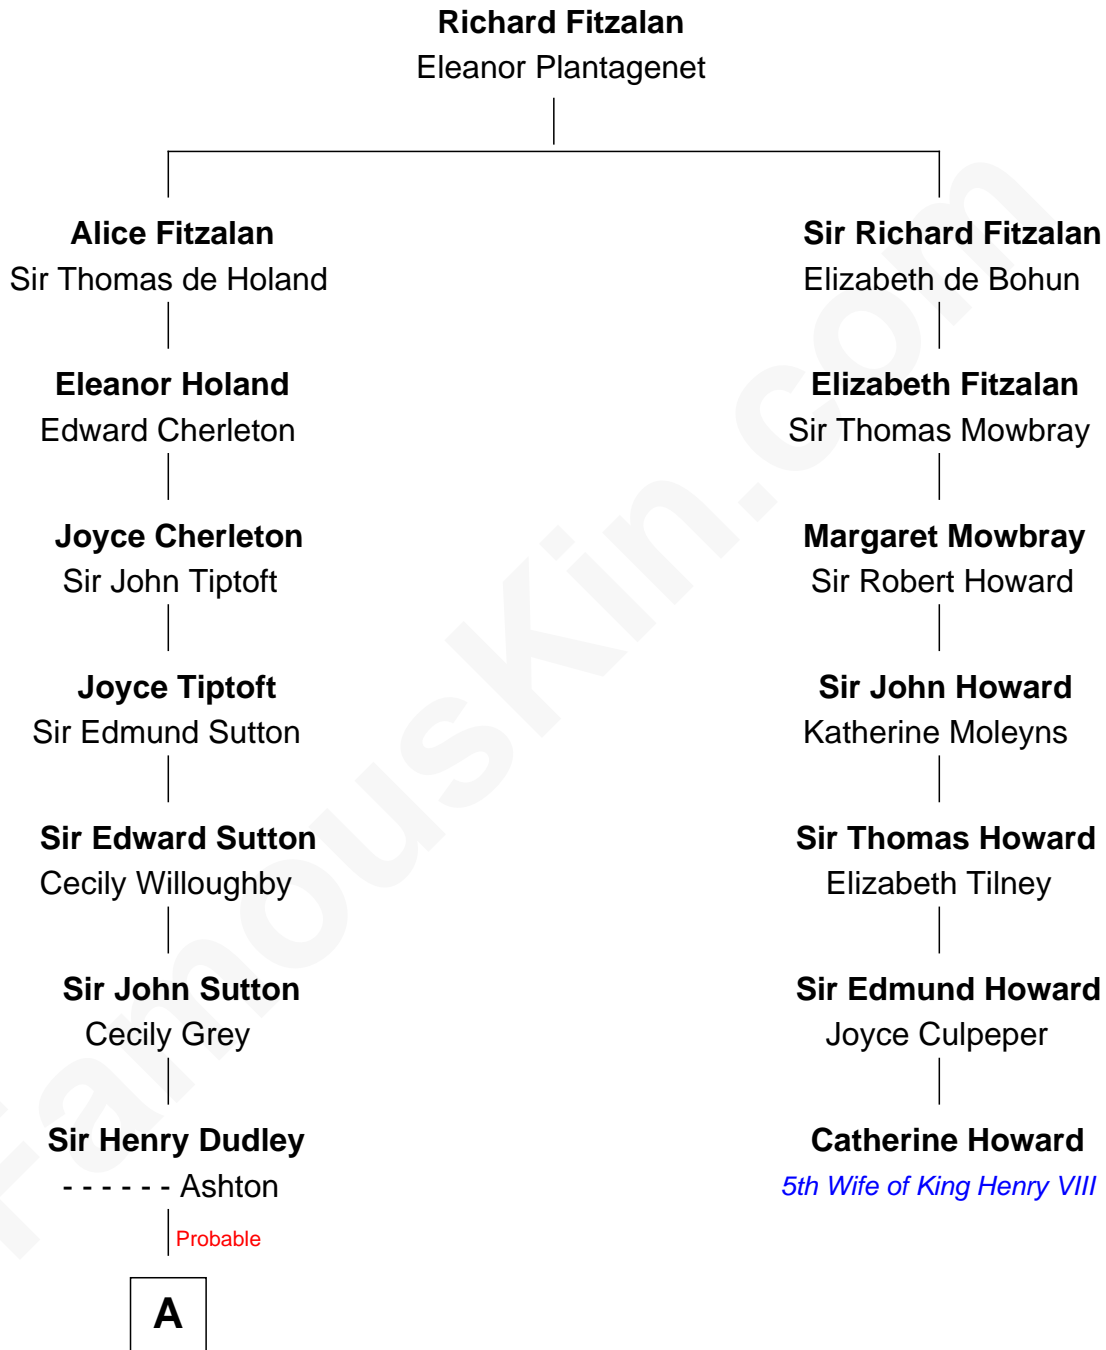

FamousKin.com Relationship Chart of

James Sherman

27th U.S. Vice-President

6th cousin 12 times removed of

Catherine Howard

5th Wife of King Henry VIII

B

—
Mary Frances Sherman
Richard Updike Sherman

—
James Sherman
27th U.S. Vice-President

FamousKin.com