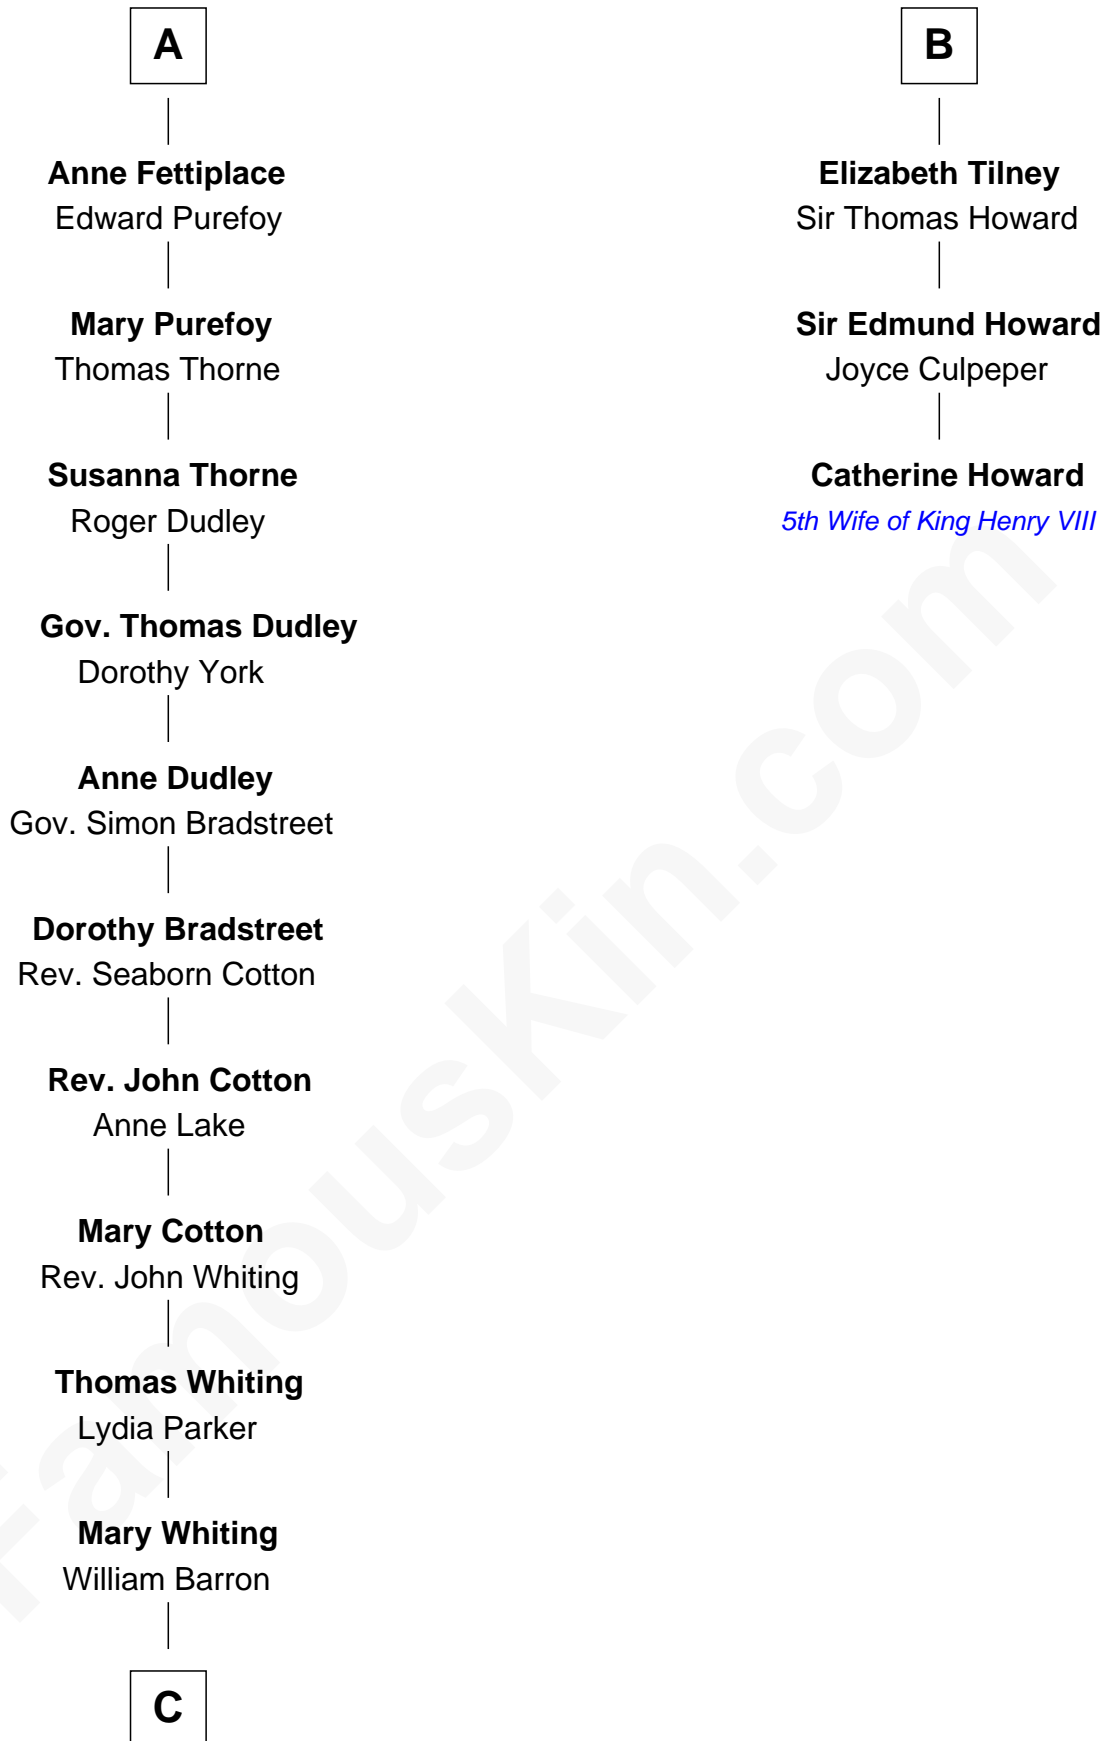

FamousKin.com Relationship Chart of

James Sherman

27th U.S. Vice-President

9th cousin 11 times removed of

Catherine Howard

5th Wife of King Henry VIII

C

—
Mary Augusta Barron

Stalham Williams

—
Frances Lucretia Williams

Richard Winslow Sherman

—
Mary Frances Sherman

Richard Updike Sherman

—
James Sherman

27th U.S. Vice-President

FamousKin.com