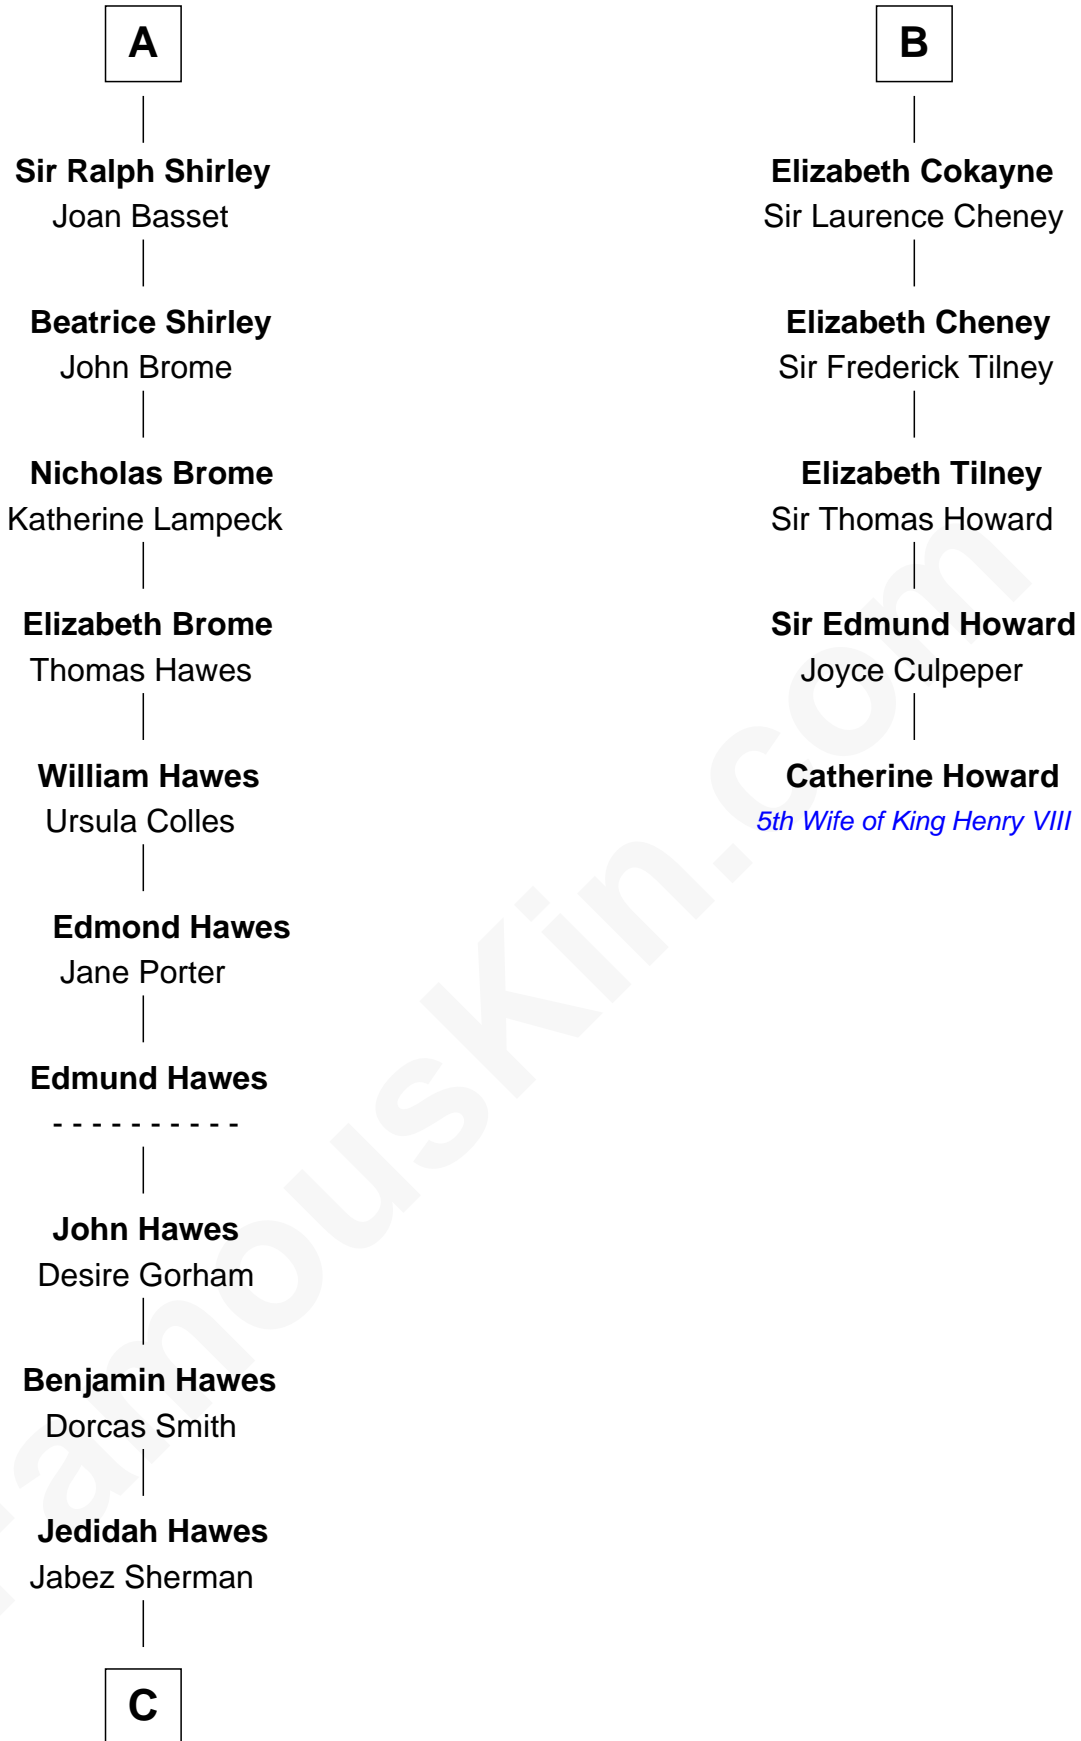

FamousKin.com Relationship Chart of

James Sherman

27th U.S. Vice-President

11th cousin 10 times removed of

Catherine Howard

5th Wife of King Henry VIII

Sir William Longespee

Ela of Salisbury

C

Prince Sherman

Sarah Sherman

Jahaziel Sherman

Nancy Winslow

Richard Winslow Sherman

Frances Lucretia Williams

Mary Frances Sherman