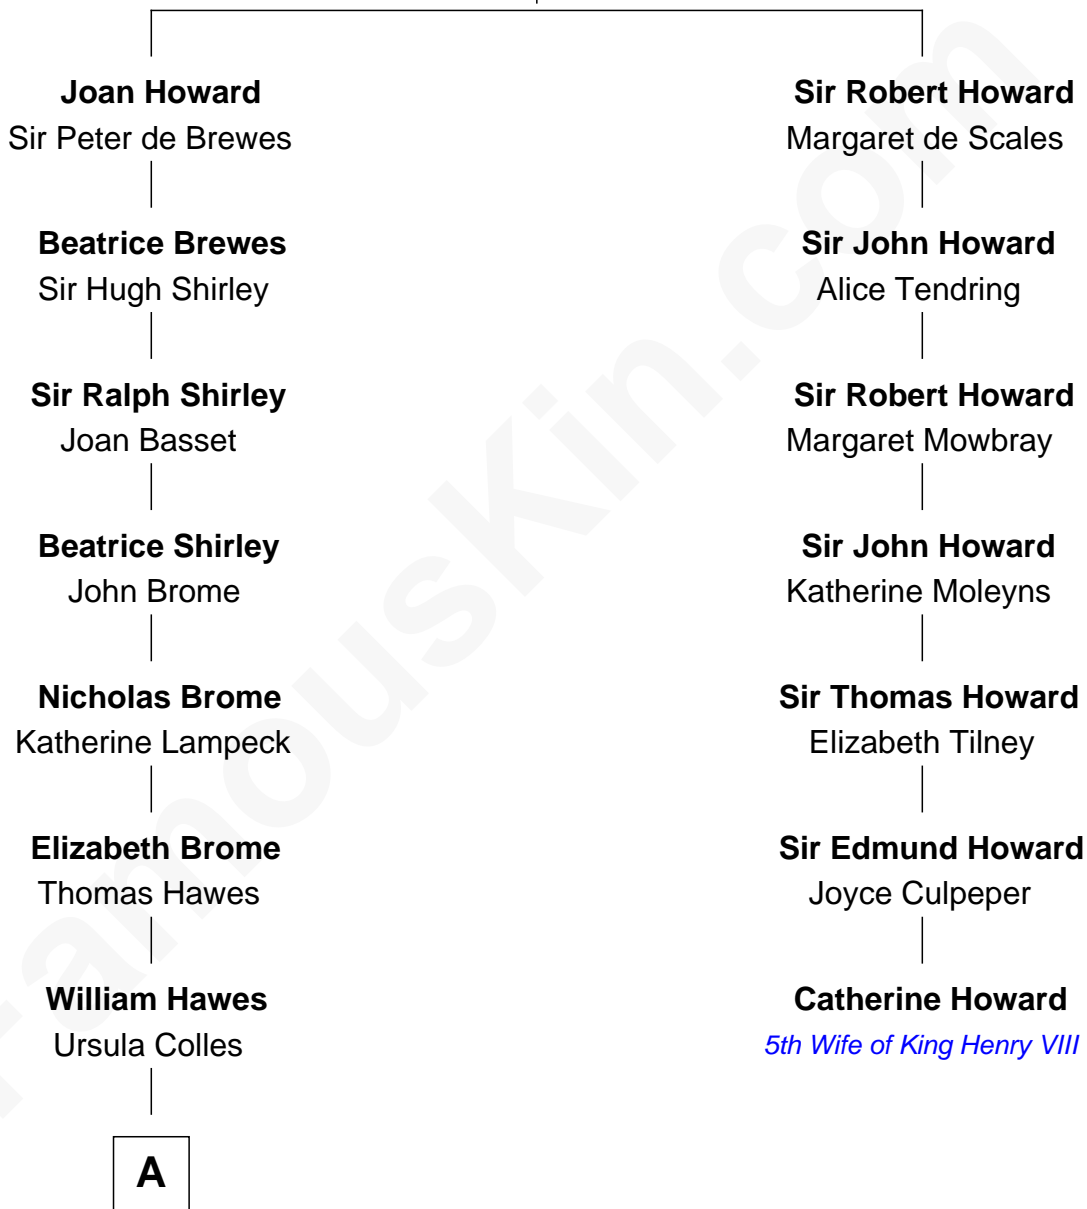

FamousKin.com Relationship Chart of

James Sherman

27th U.S. Vice-President

6th cousin 10 times removed of

Catherine Howard

5th Wife of King Henry VIII

Sir John Howard

Alice de Bois

A

Edmond Hawes

Jane Porter

Edmund Hawes

John Hawes

Desire Gorham

Benjamin Hawes

Dorcas Smith