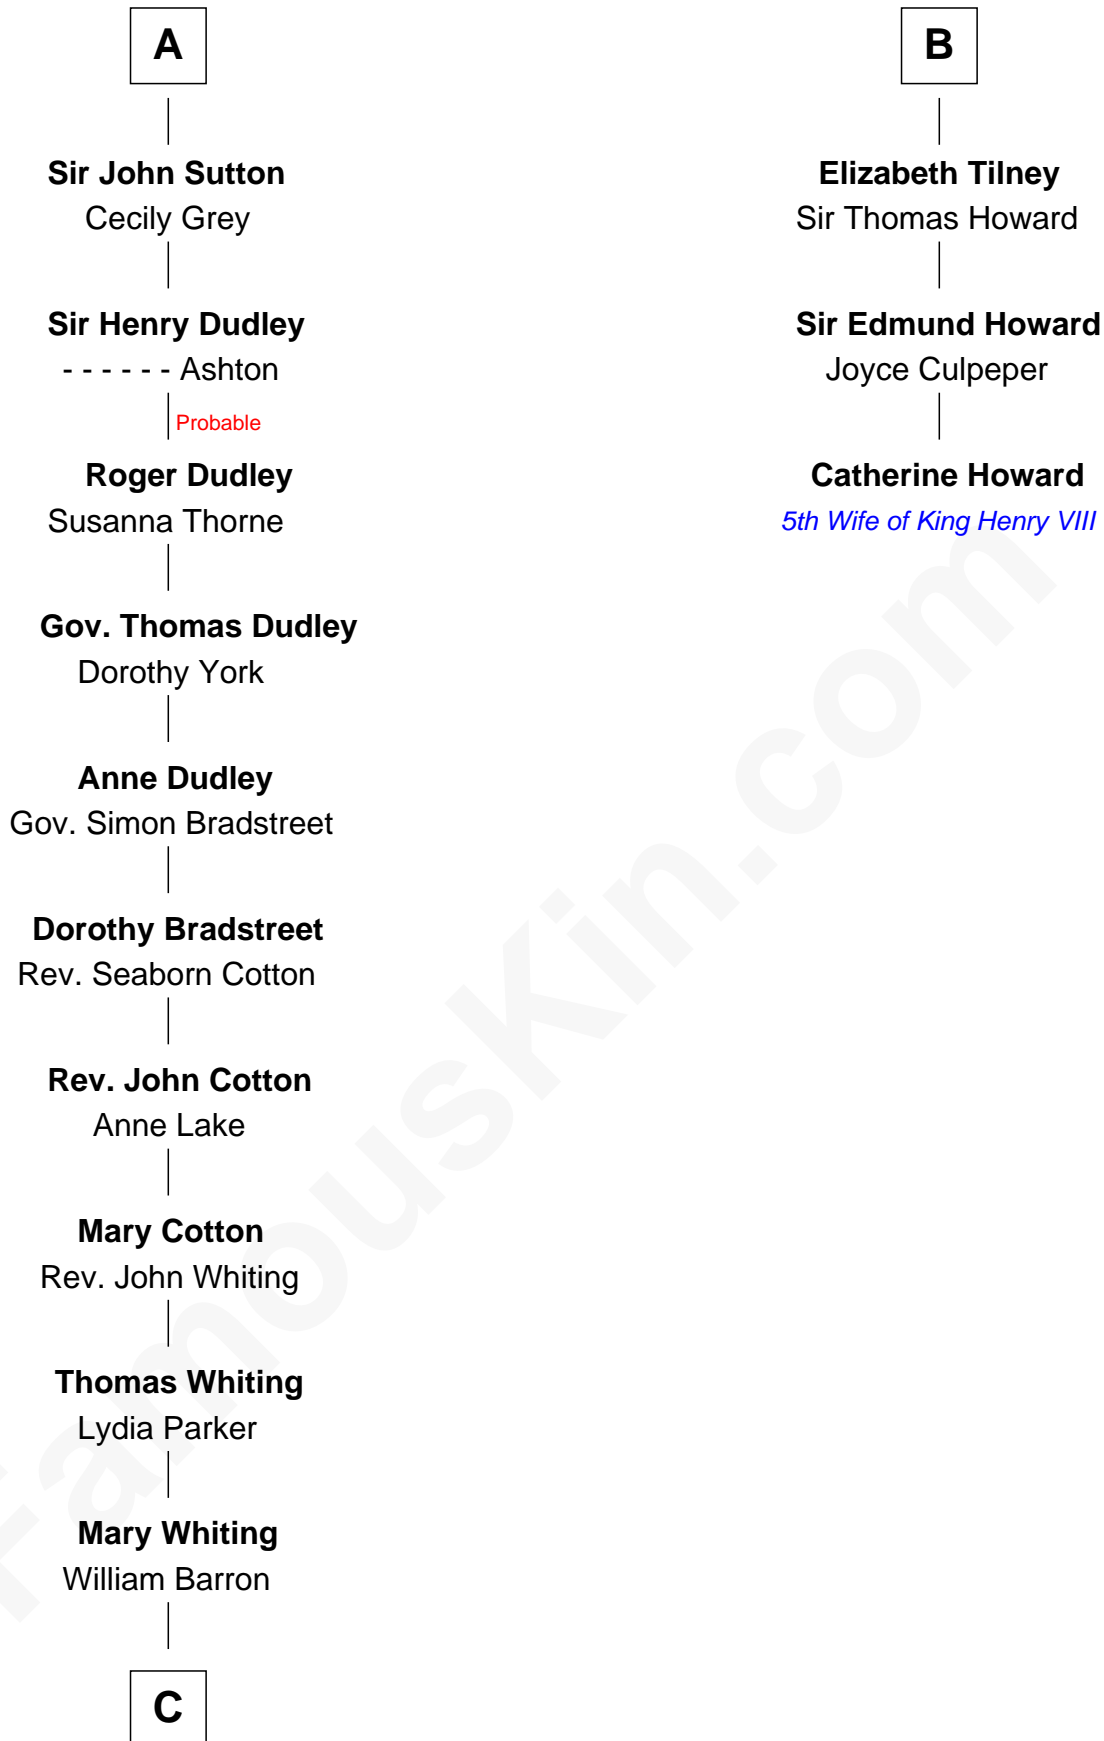

FamousKin.com Relationship Chart of

James Sherman

27th U.S. Vice-President

9th cousin 11 times removed of

Catherine Howard

5th Wife of King Henry VIII

Sir William de Cantilupe

Eve de Braiose