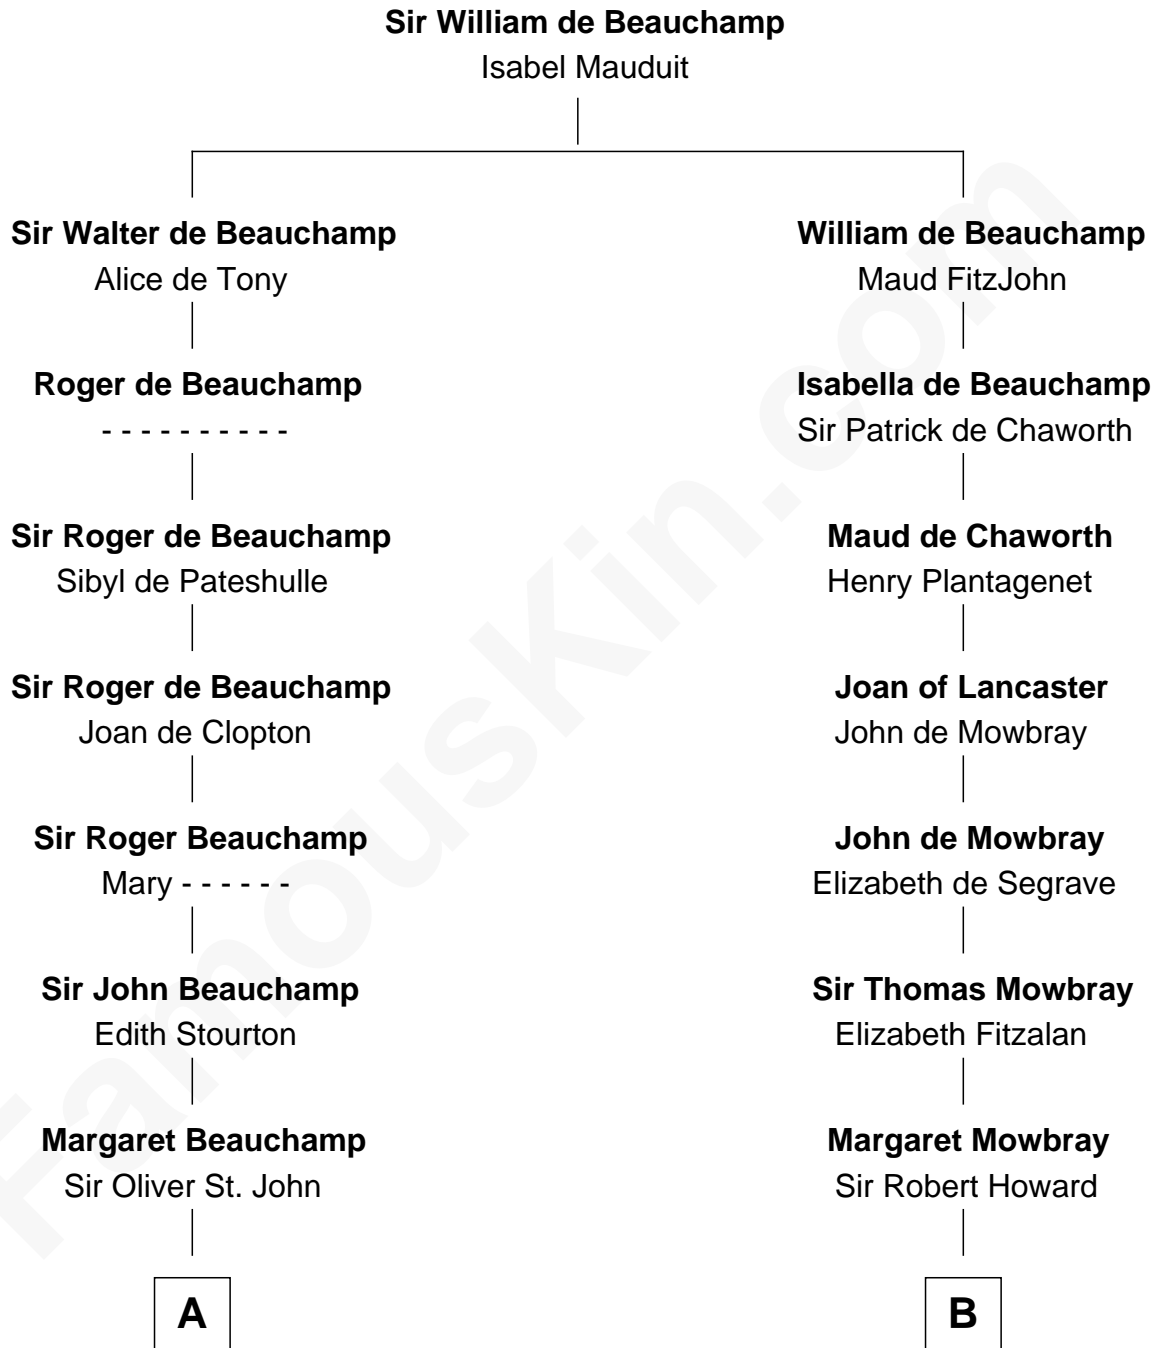

FamousKin.com Relationship Chart of

James Sherman

27th U.S. Vice-President

10th cousin 10 times removed of

Catherine Howard

5th Wife of King Henry VIII

C

—
Mary Augusta Barron

Stalham Williams

—
Frances Lucretia Williams

Richard Winslow Sherman

—
Mary Frances Sherman

Richard Updike Sherman

—
James Sherman

27th U.S. Vice-President

FamousKin.com