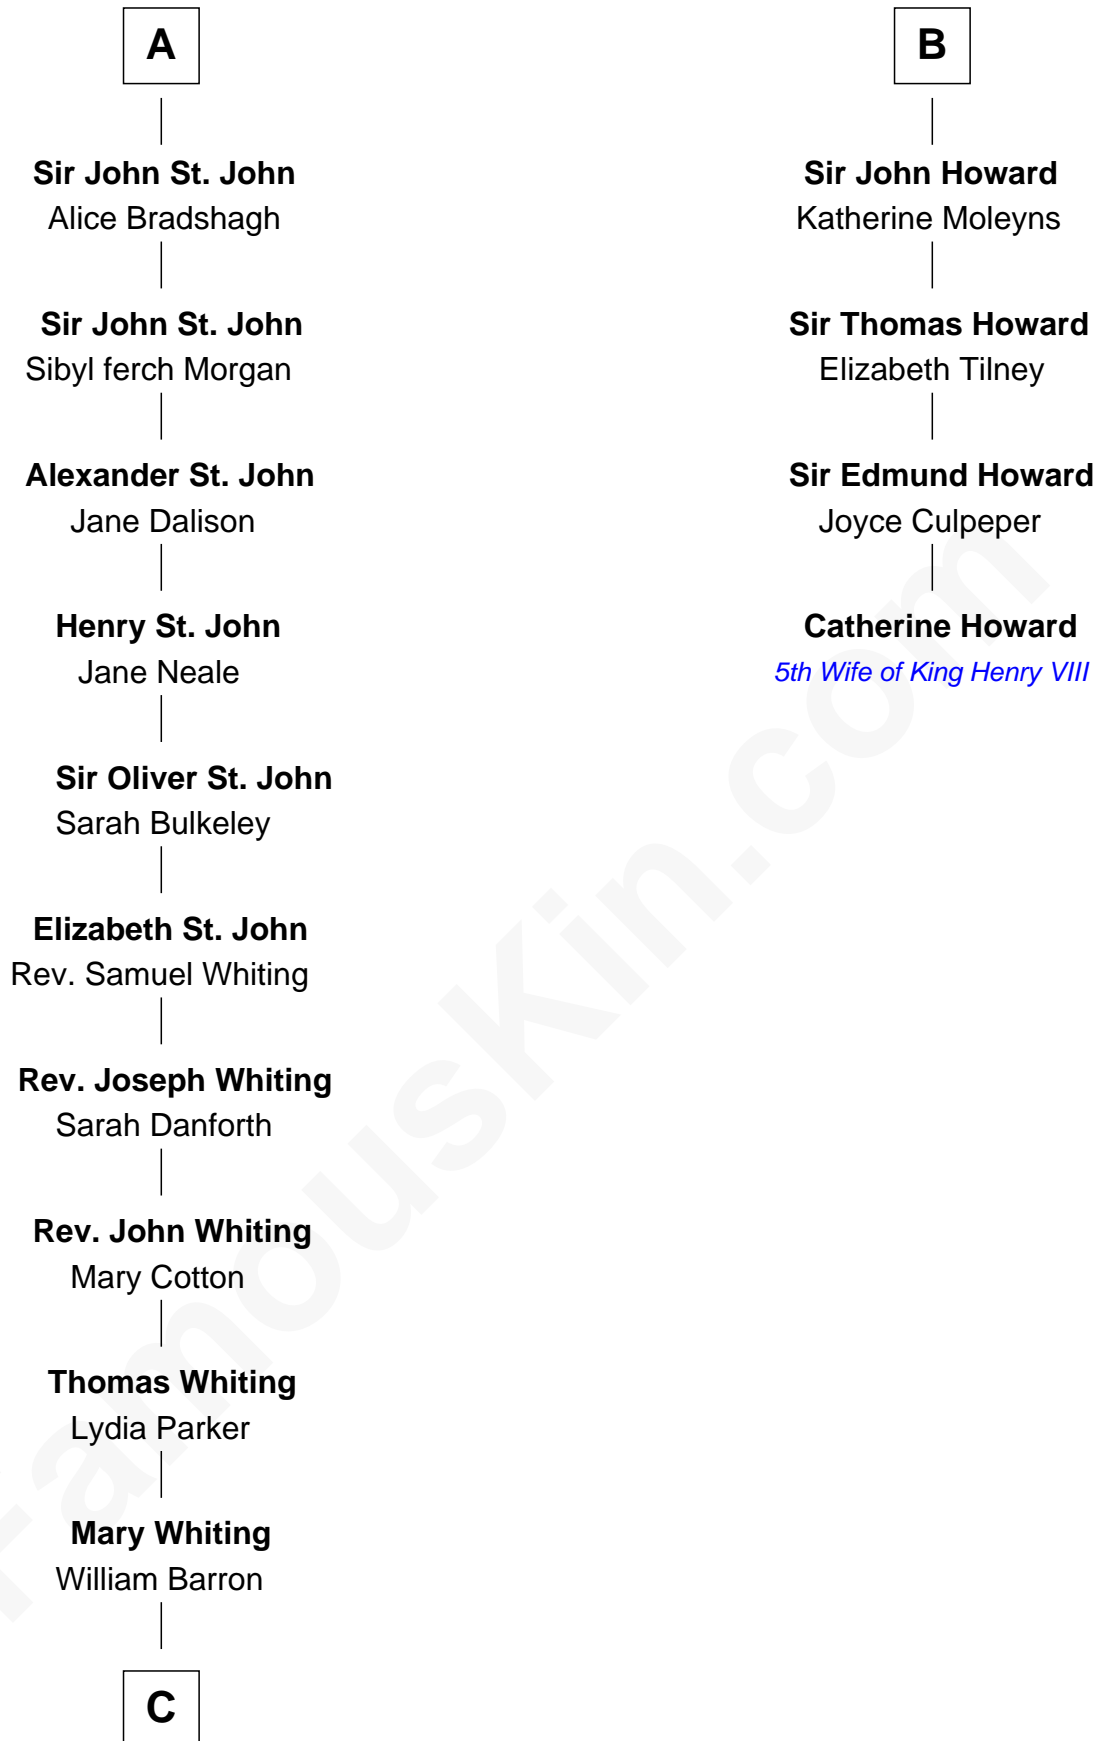

FamousKin.com Relationship Chart of

James Sherman

27th U.S. Vice-President

10th cousin 10 times removed of

Catherine Howard

5th Wife of King Henry VIII

C

—
Mary Augusta Barron