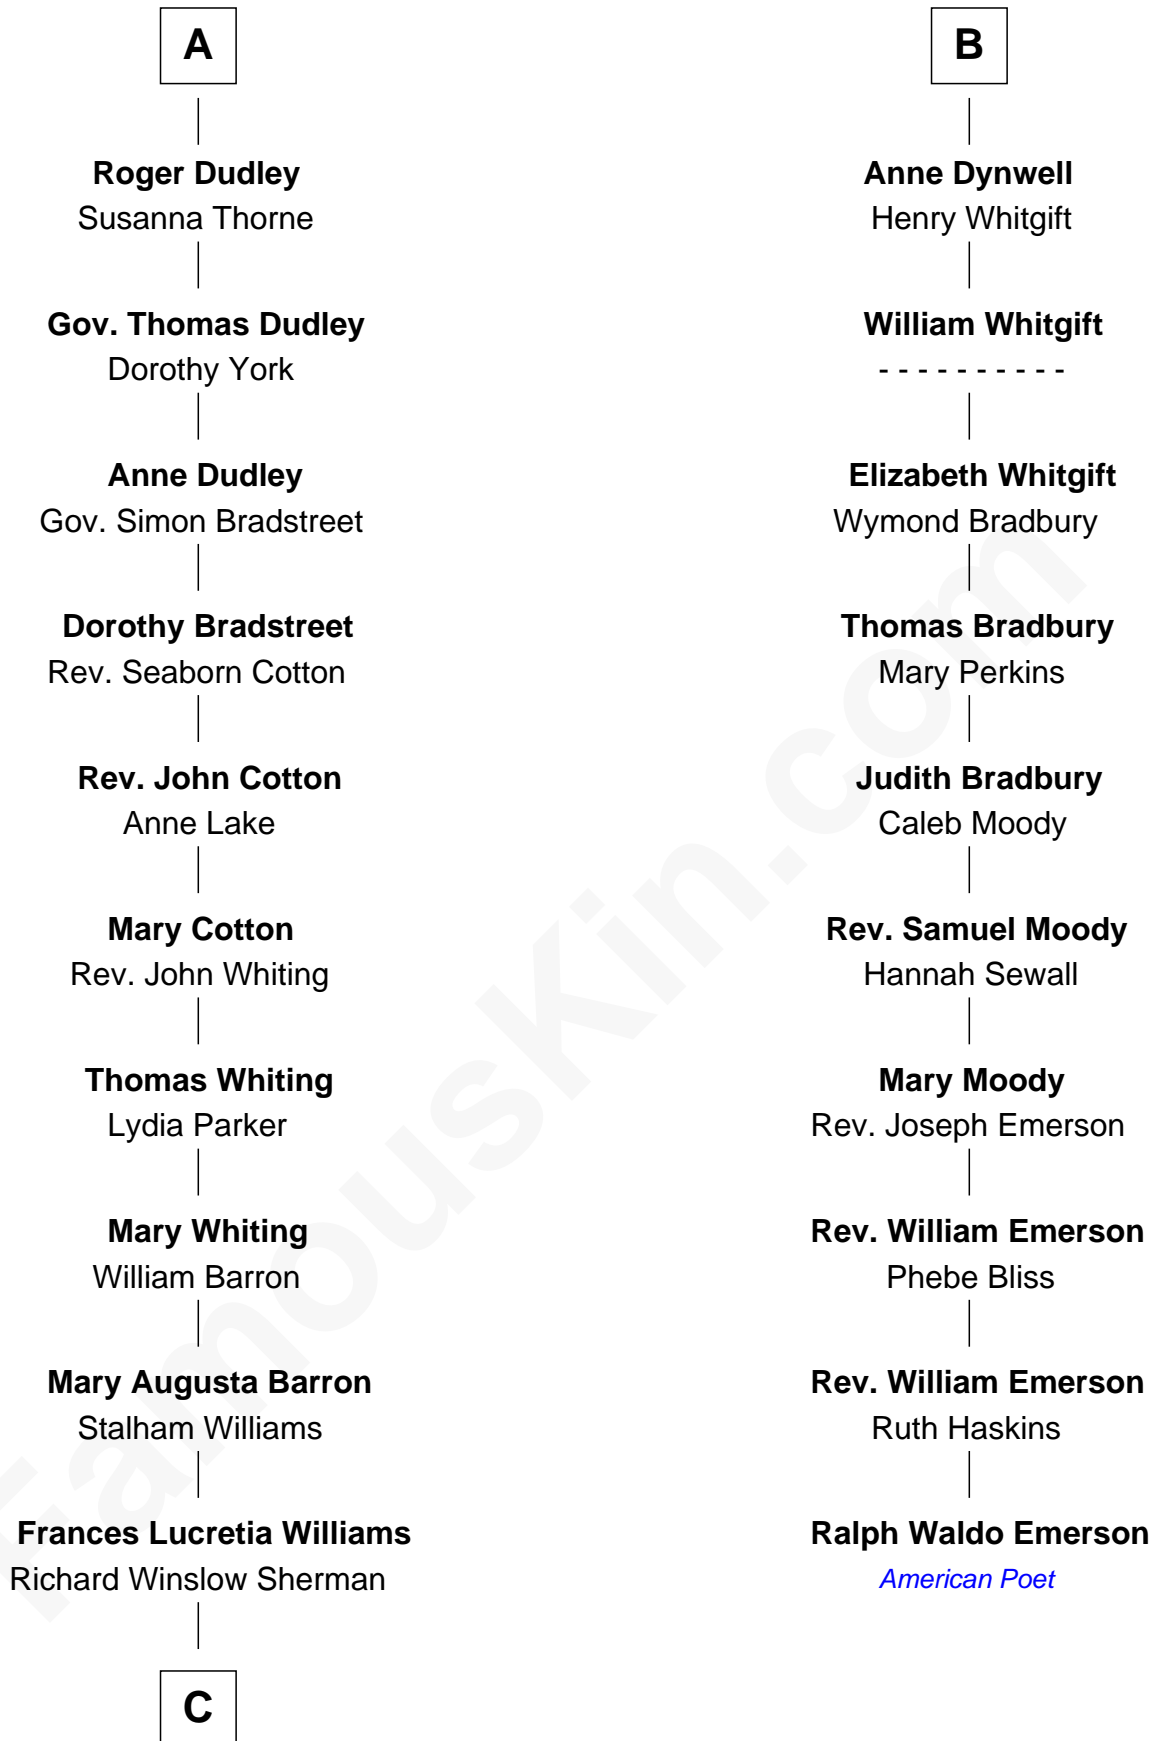

FamousKin.com Relationship Chart of

James Sherman

27th U.S. Vice-President

16th cousin 2 times removed of

Ralph Waldo Emerson

American Poet

C

—
Mary Frances Sherman
Richard Updike Sherman

—
James Sherman
27th U.S. Vice-President

FamousKin.com